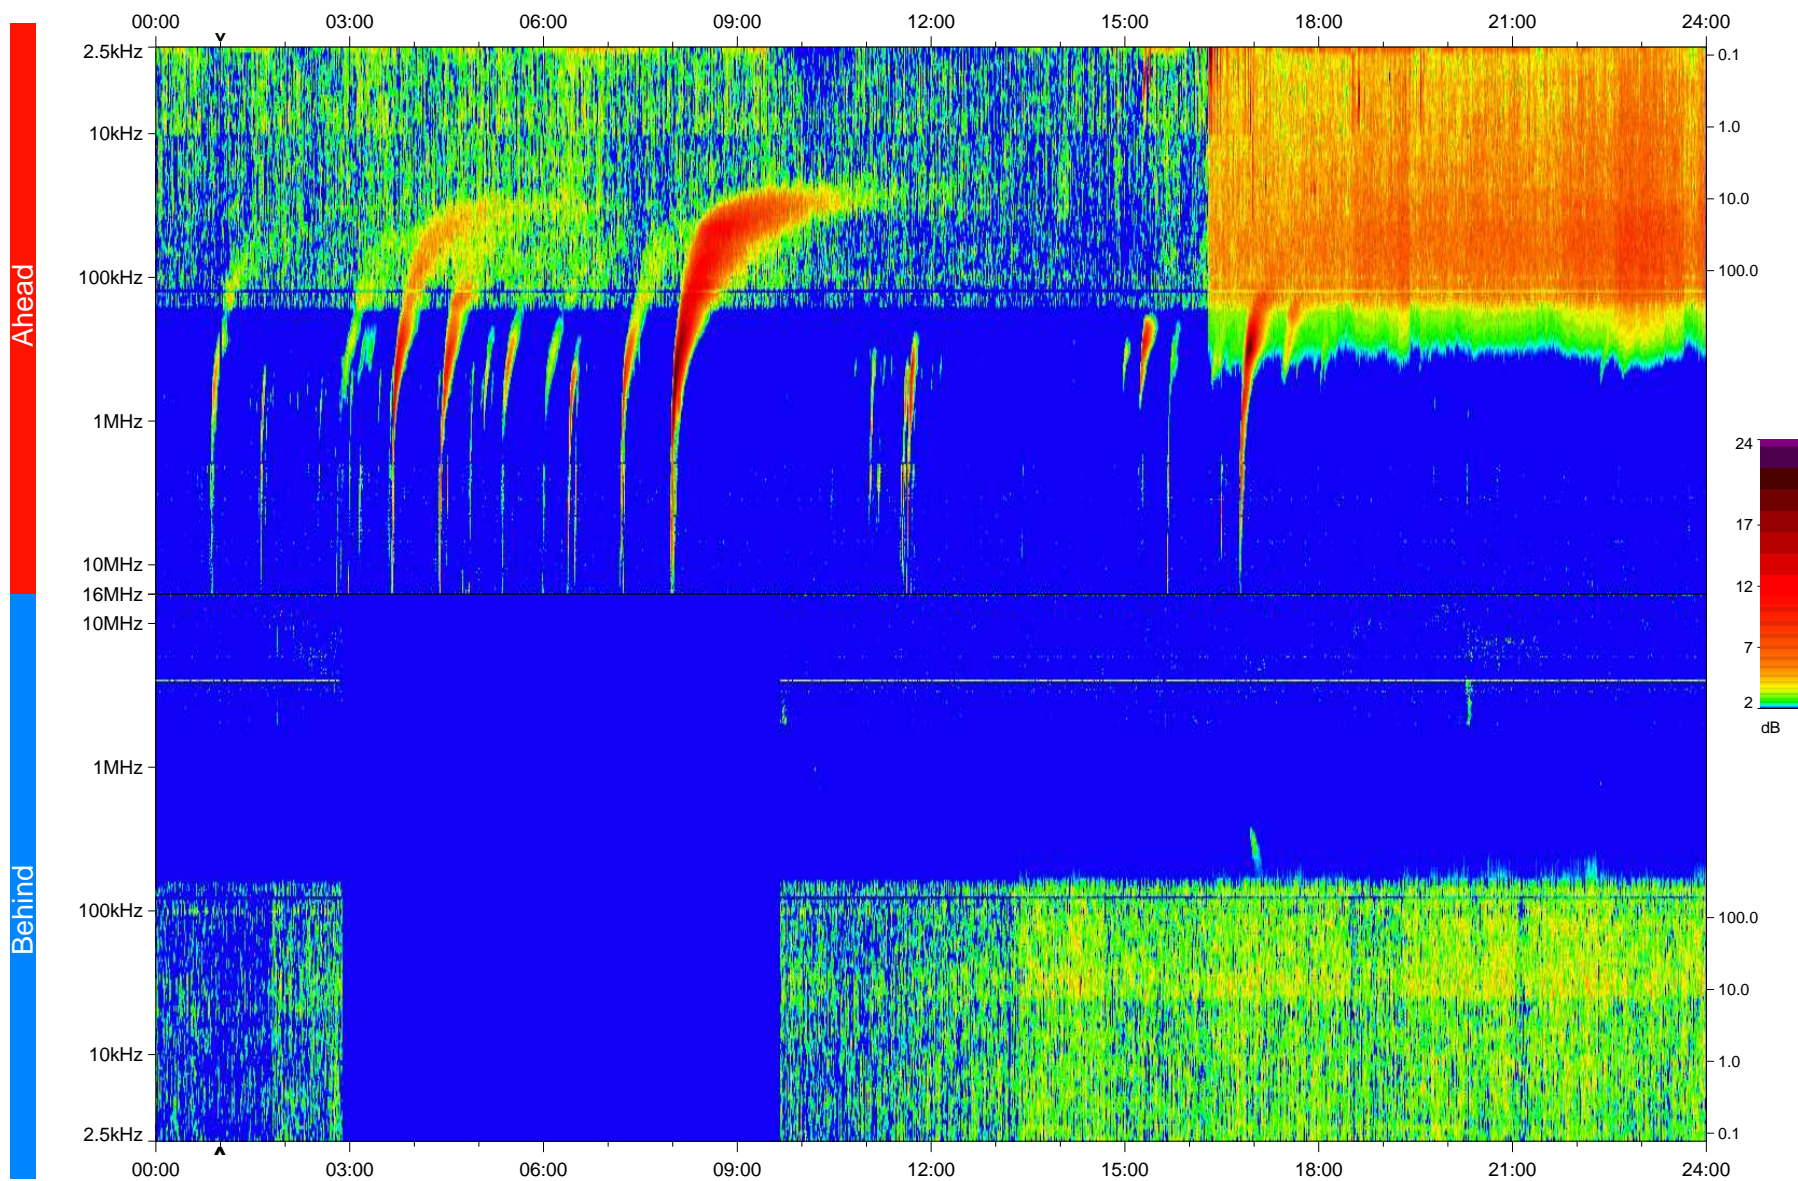

# STEREO/WAVES Daily Summary - 24-Dec-2009 (DOY 358)

Ahead source file: swaves\_ahead\_2009\_358\_1\_05.fin  
Ahead PSE Angle: 63.9°

Behind PSE Angle: -67.5°  
Behind source file: swaves\_behind\_2009\_358\_1\_05.fin

Time (UTC)

file: stereo\_swaves\_daily-summary\_color\_20091224\_v04  
made by: space.umn.edu on macOS with IDL 8.8.2 on 2022-10-17 17:46:19, with TLib V945 / dynspec V311