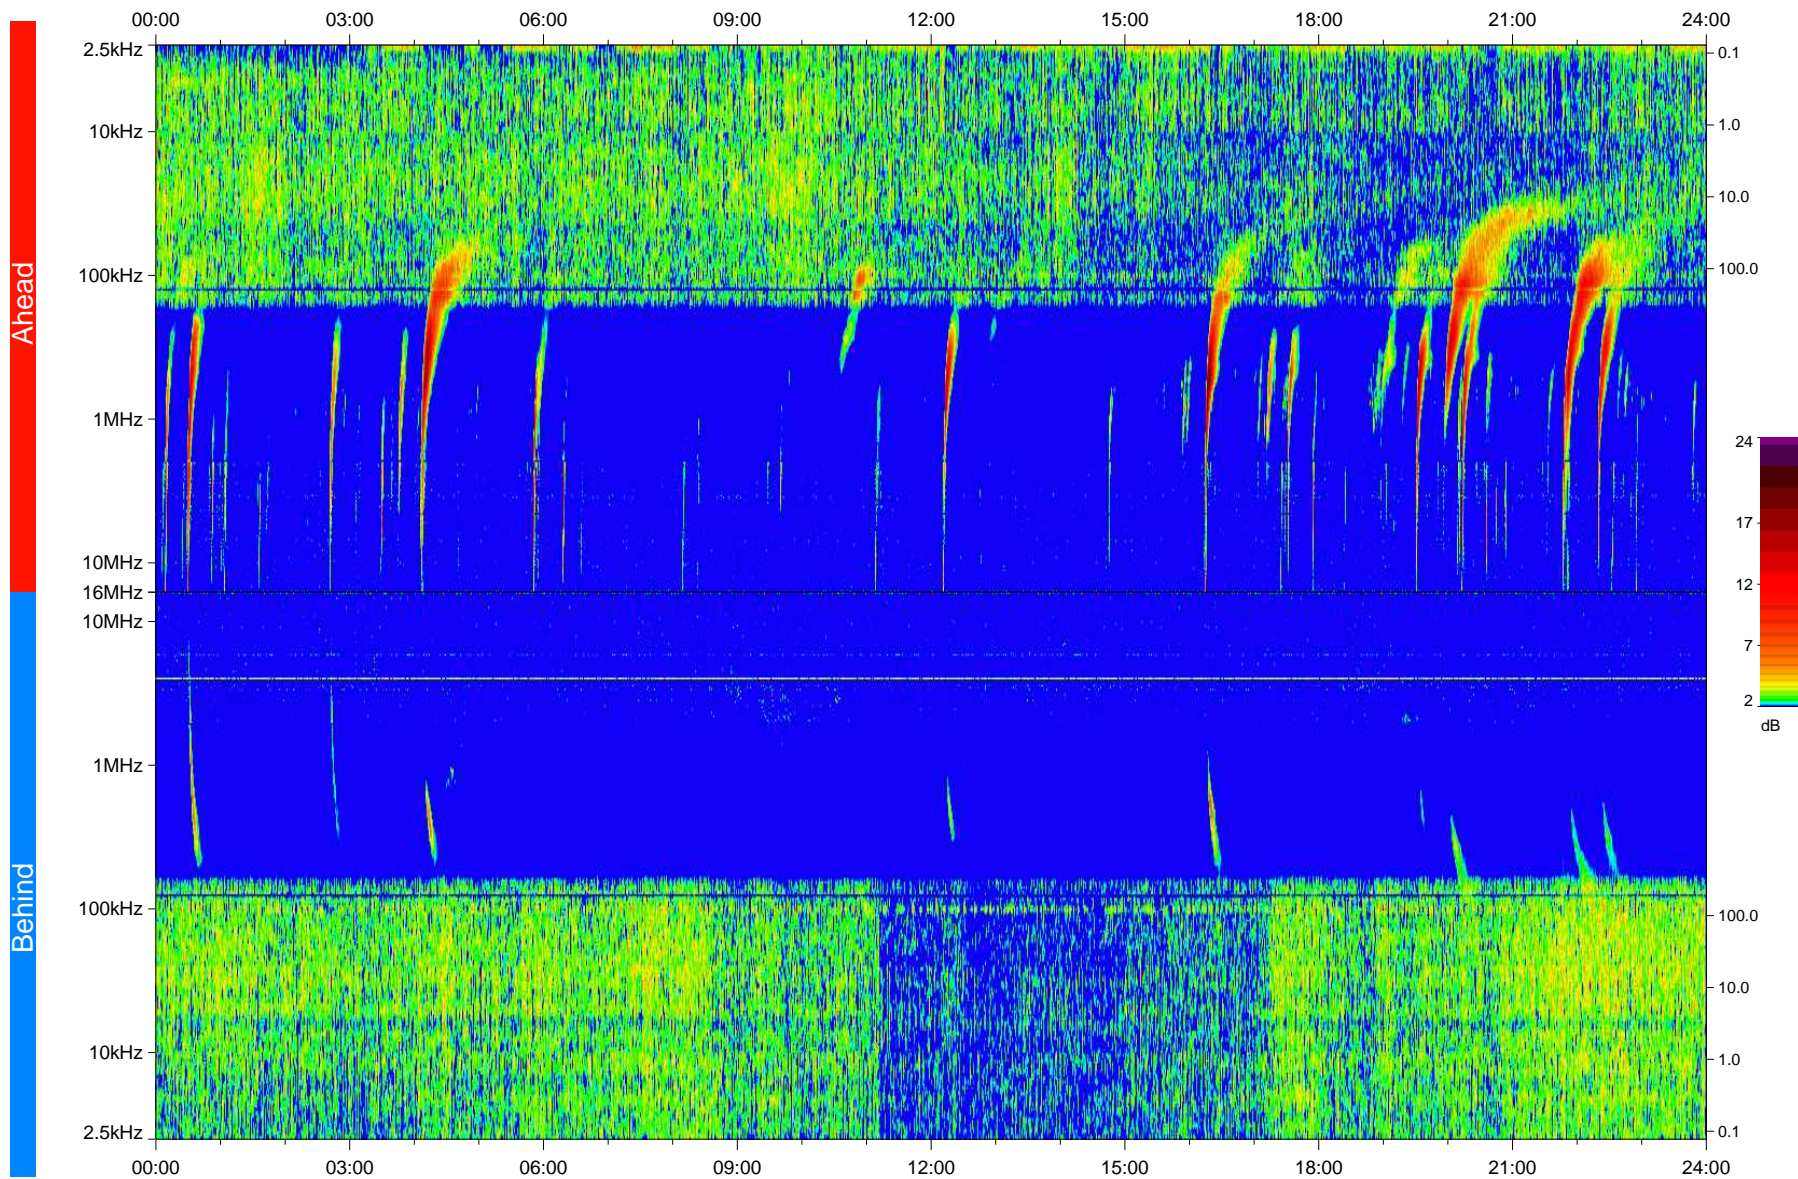

STEREO/WAVES Daily Summary - 23-Dec-2009 (DOY 357)

Ahead source file: swaves_ahead_2009_357_1_05.fin
Ahead PSE Angle: 63.9°

Behind PSE Angle: -67.4°
Behind source file: swaves_behind_2009_357_1_05.fin

Time (UTC)

file: stereo_swaves_daily-summary_color_20091223_v04
made by: space.umn.edu on macOS with IDL 8.8.2 on 2022-10-17 17:43:42, with TLib V945 / dynspec V311