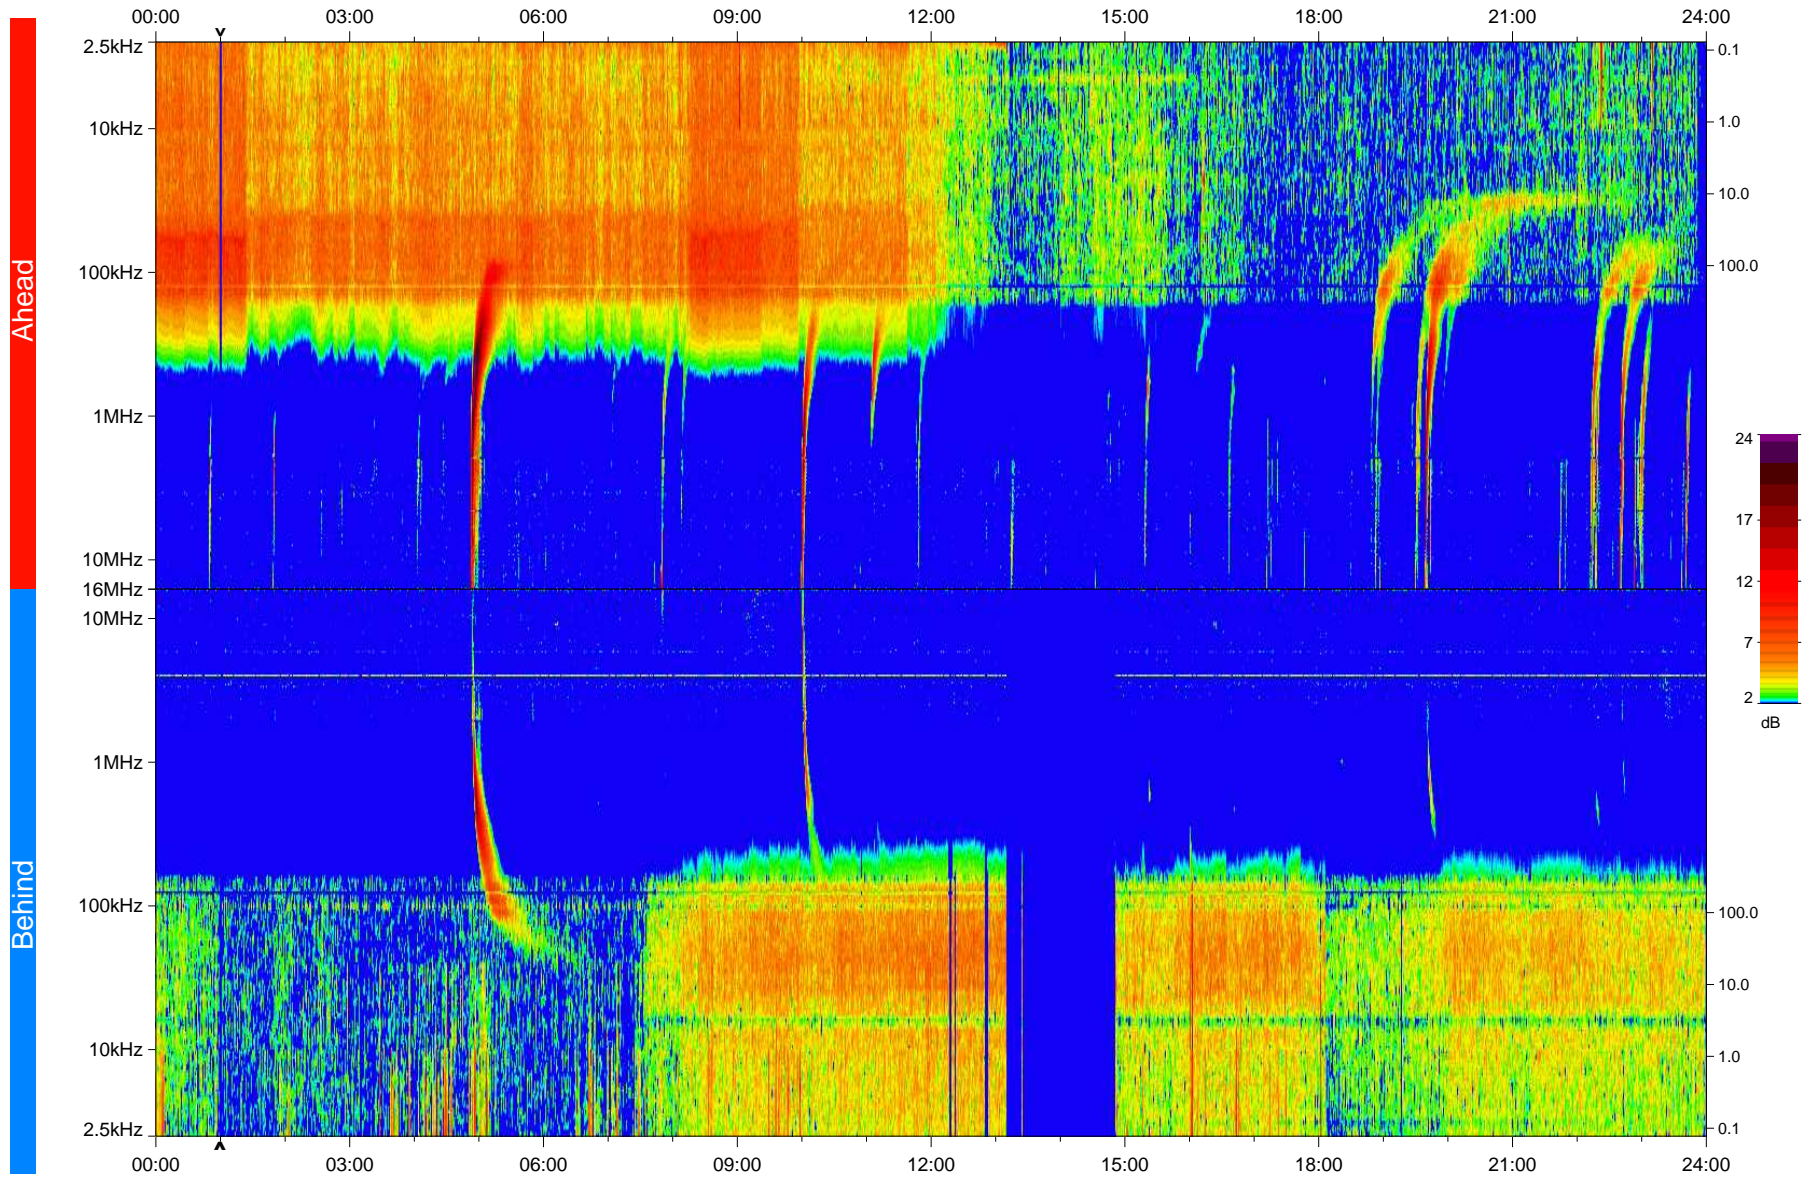

STEREO/WAVES Daily Summary - 22-Dec-2009 (DOY 356)

Ahead source file: swaves_ahead_2009_356_1_05.fin
Ahead PSE Angle: 63.8°

Behind PSE Angle: -67.3°
Behind source file: swaves_behind_2009_356_1_05.fin

Time (UTC)

file: stereo_swaves_daily-summary_color_20091222_v04
made by: space.umn.edu on macOS with IDL 8.8.2 on 2022-10-17 17:40:54, with TLib V945 / dynspec V311