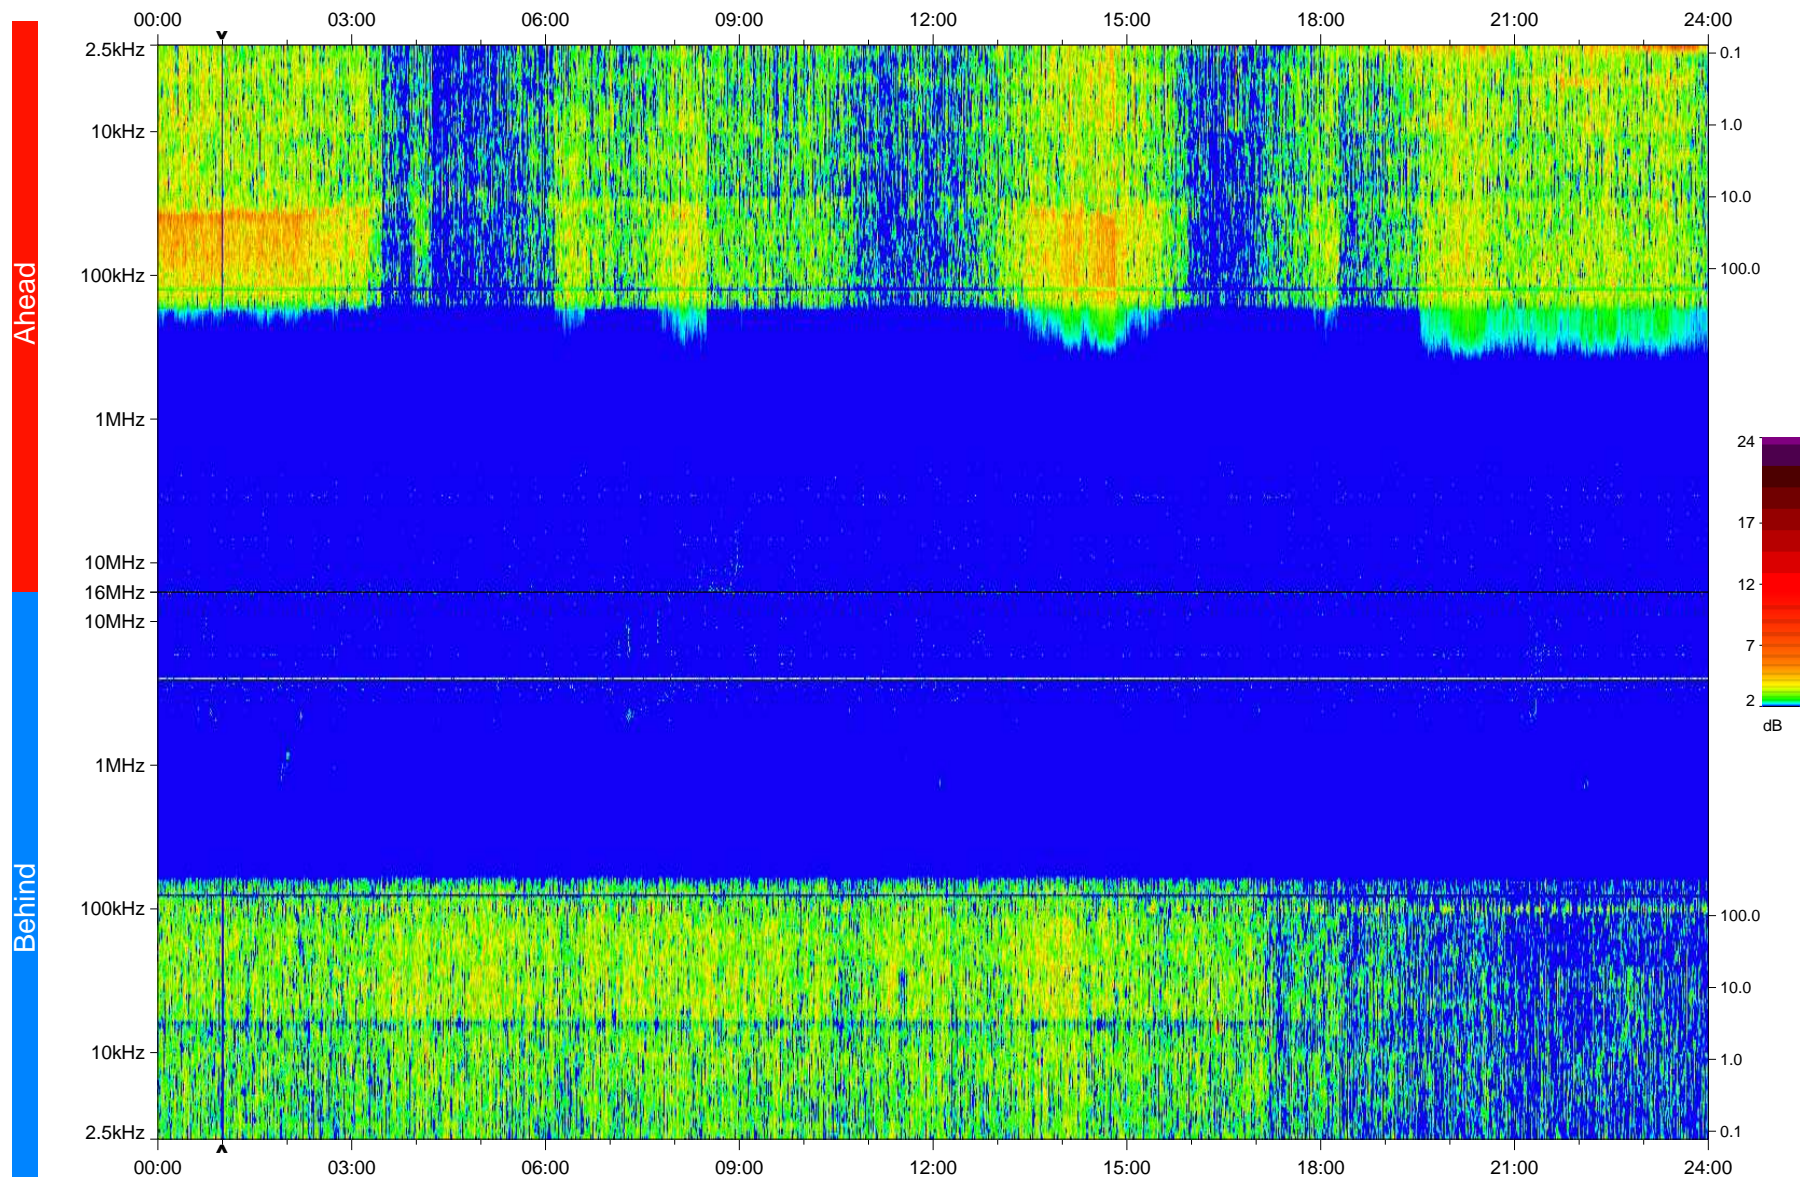

# STEREO/WAVES Daily Summary - 14-Dec-2009 (DOY 348)

Ahead source file: swaves\_ahead\_2009\_348\_1\_04.fin  
Ahead PSE Angle: 63.8°

Behind PSE Angle: -66.4°  
Behind source file: swaves\_behind\_2009\_348\_1\_04.fin

Time (UTC)

file: stereo\_swaves\_daily-summary\_color\_20091214\_v04  
made by: space.umn.edu on macOS with IDL 8.8.2 on 2022-10-17 17:18:41, with TMLib V945 / dynspec V311