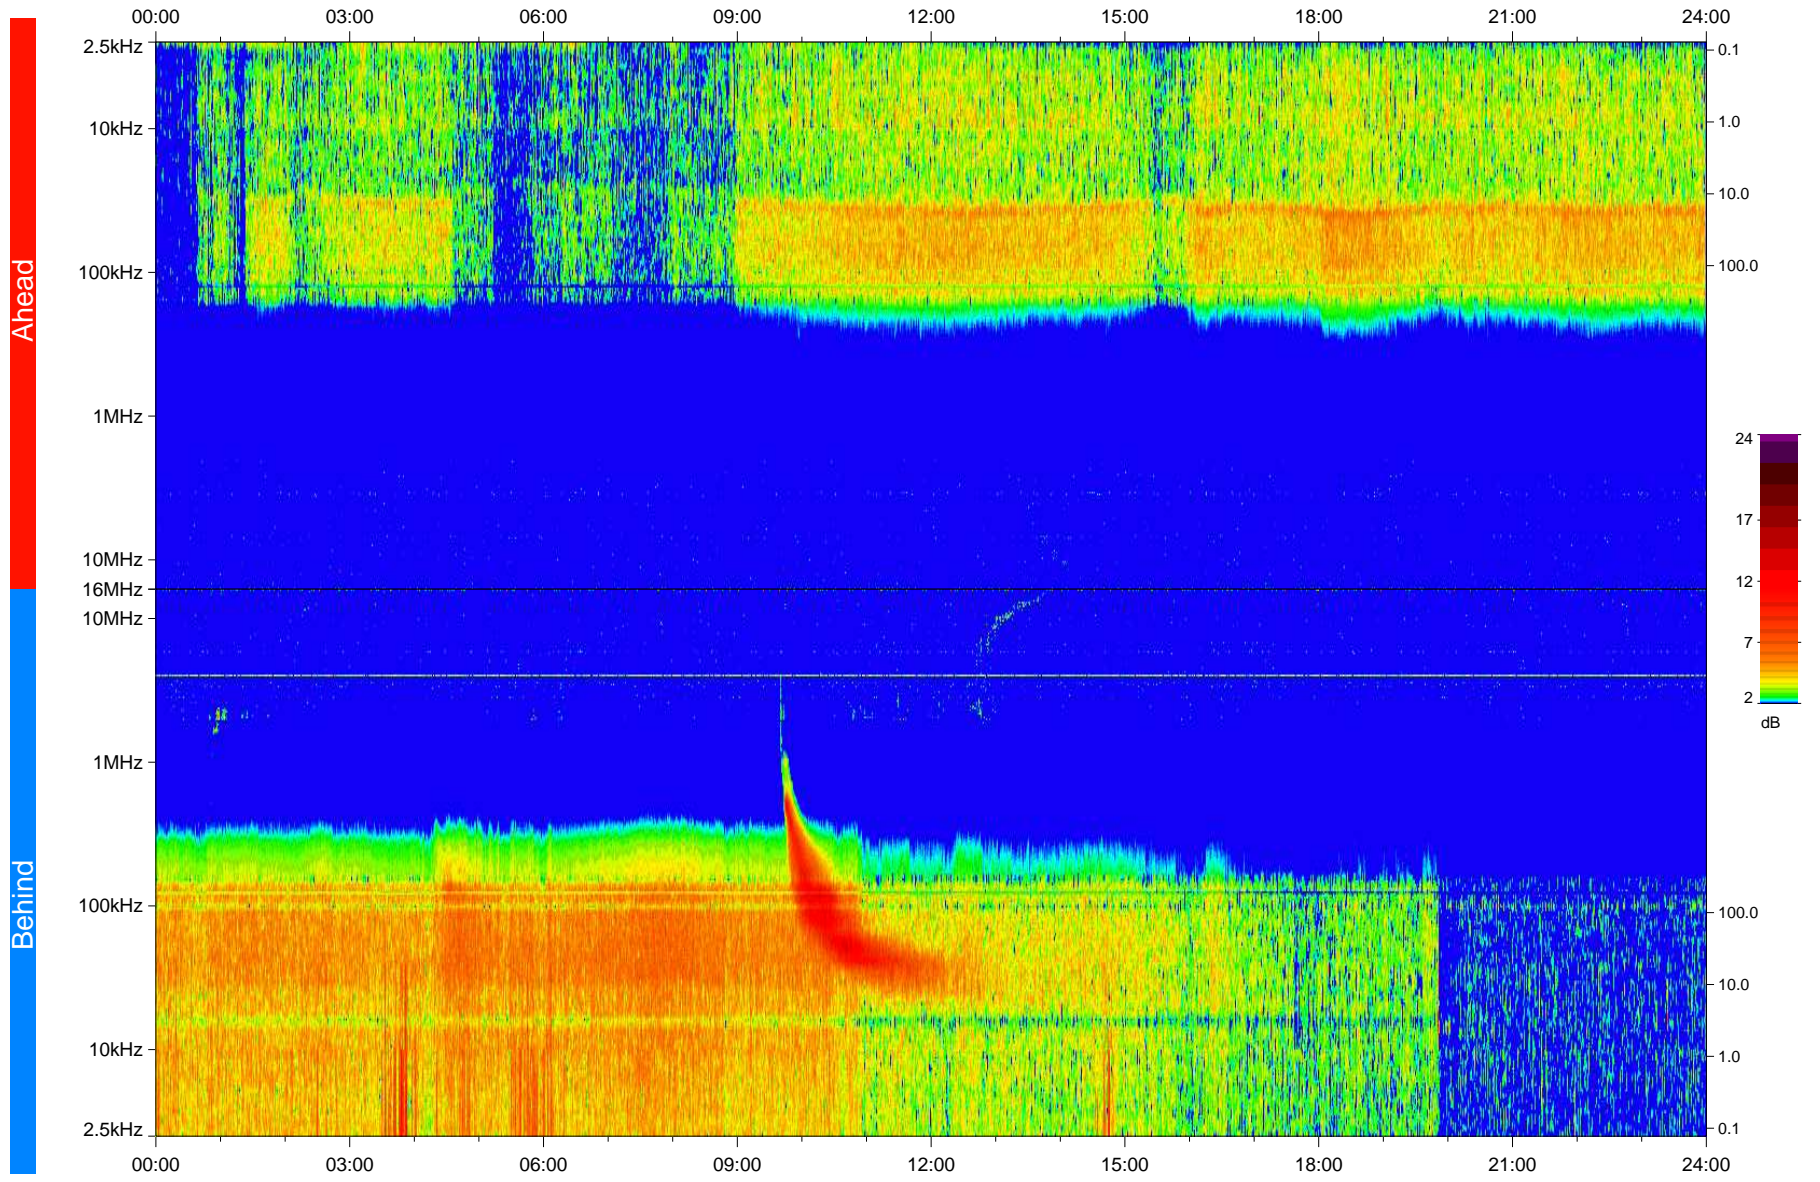

# STEREO/WAVES Daily Summary - 13-Dec-2009 (DOY 347)

Ahead source file: swaves\_ahead\_2009\_347\_1\_04.fin  
Ahead PSE Angle: 63.7°

Behind PSE Angle: -66.3°  
Behind source file: swaves\_behind\_2009\_347\_1\_04.fin

Time (UTC)

file: stereo\_swaves\_daily-summary\_color\_20091213\_v04  
made by: space.umn.edu on macOS with IDL 8.8.2 on 2022-10-17 17:15:50, with TLib V945 / dynspec V311