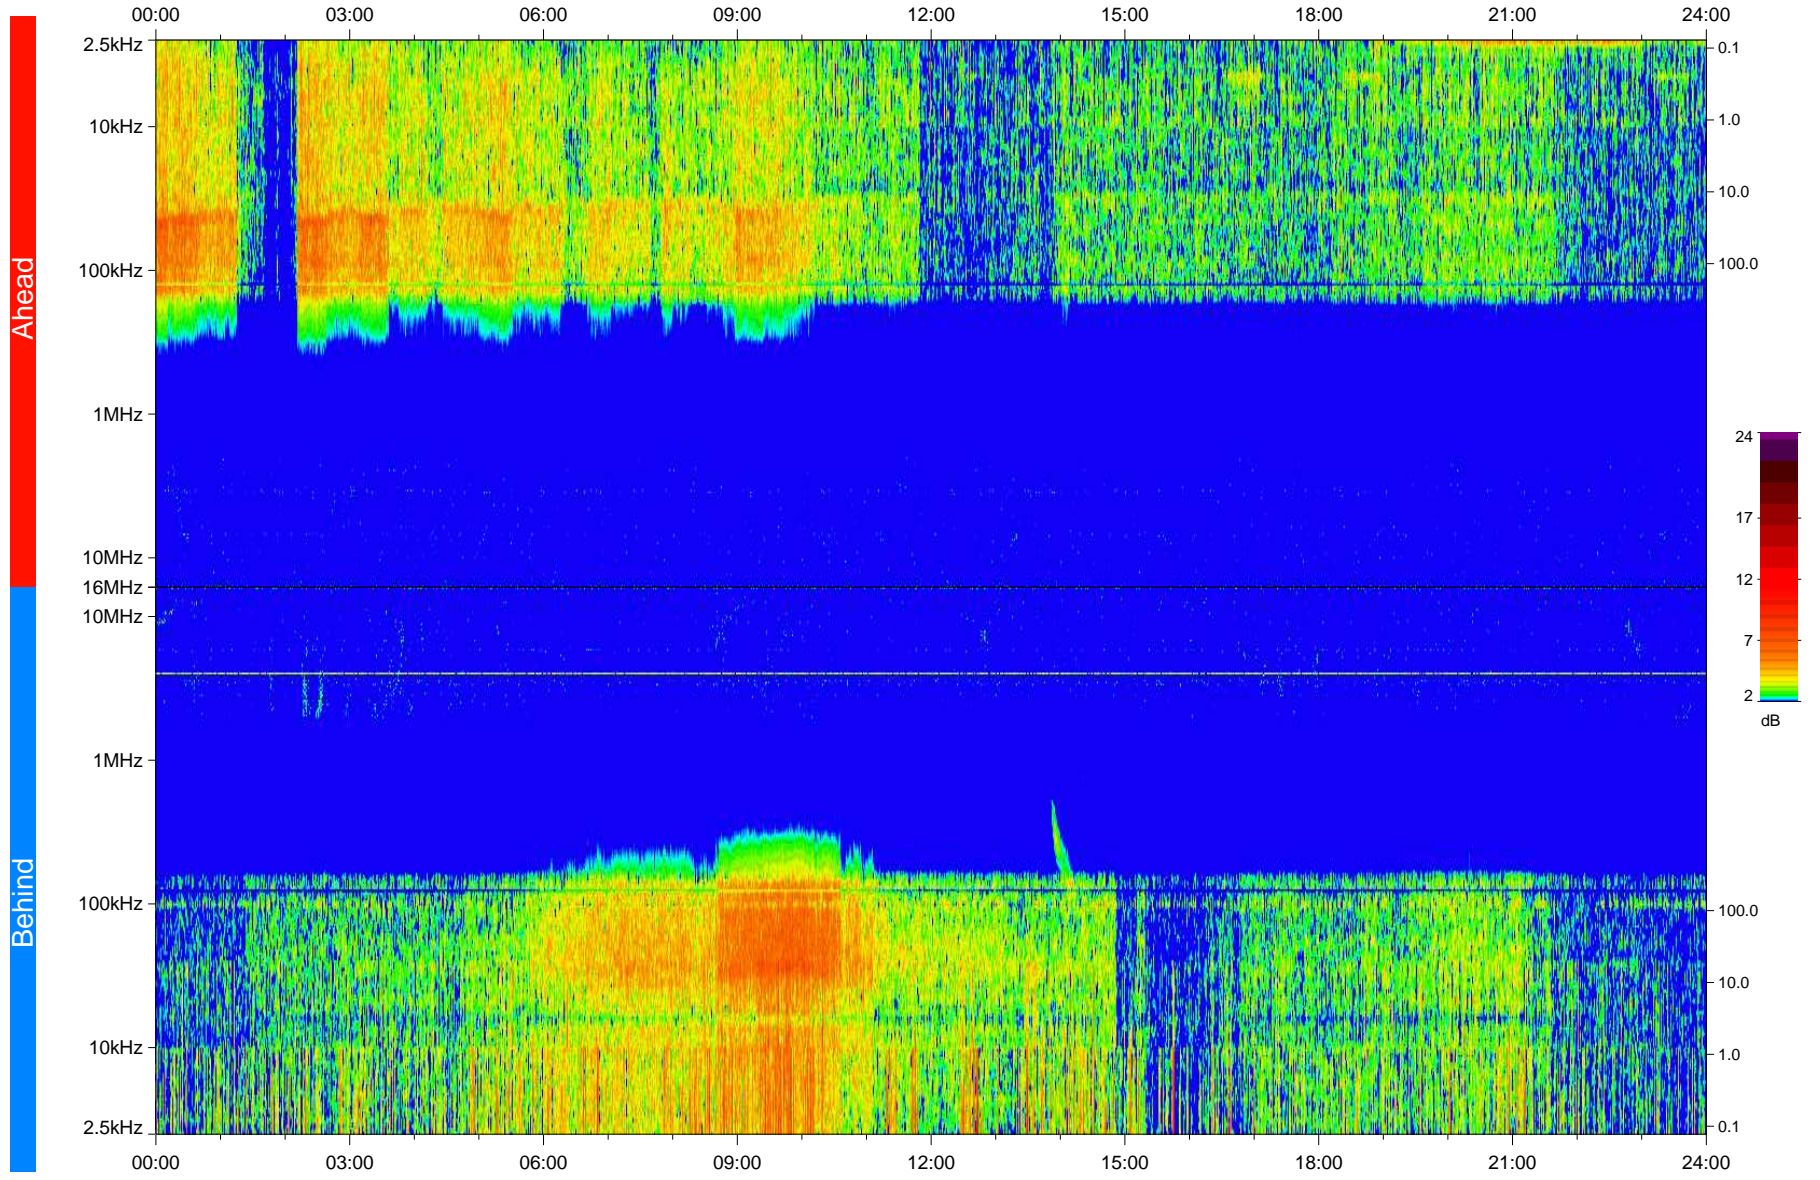

# STEREO/WAVES Daily Summary - 11-Dec-2009 (DOY 345)

Ahead source file: swaves\_ahead\_2009\_345\_1\_04.fin  
Ahead PSE Angle: 63.7°

Behind PSE Angle: -66.1°  
Behind source file: swaves\_behind\_2009\_345\_1\_04.fin

Time (UTC)

file: stereo\_swaves\_daily-summary\_color\_20091211\_v04  
made by: space.umn.edu on macOS with IDL 8.8.2 on 2022-10-17 17:10:09, with TLib V945 / dynspec V311