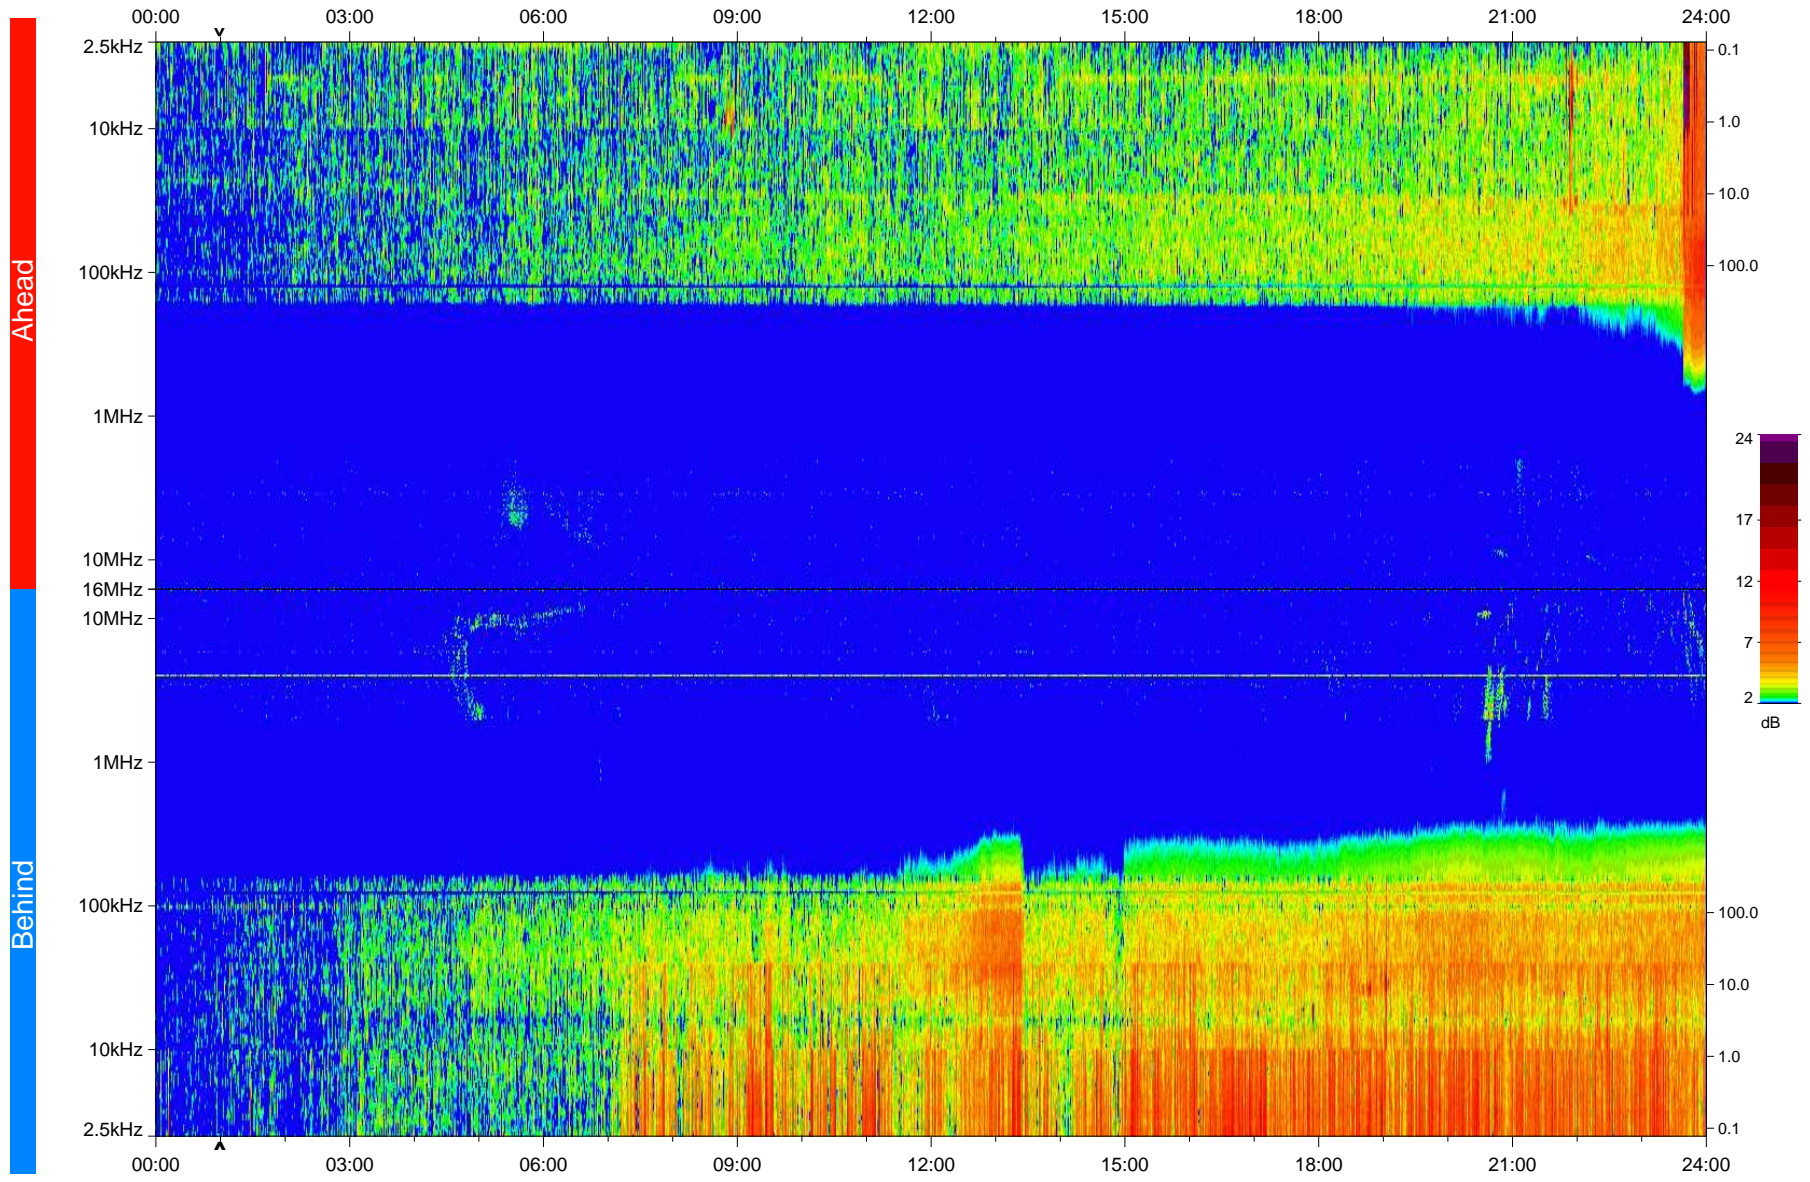

STEREO/WAVES Daily Summary - 08-Dec-2009 (DOY 342)

Ahead source file: swaves_ahead_2009_342_1_04.fin
Ahead PSE Angle: 63.7°

Behind PSE Angle: -65.7°
Behind source file: swaves_behind_2009_342_1_04.fin

Time (UTC)

file: stereo_swaves_daily-summary_color_20091208_v04
made by: space.umn.edu on macOS with IDL 8.8.2 on 2022-10-17 17:01:33, with TLib V945 / dynspec V311