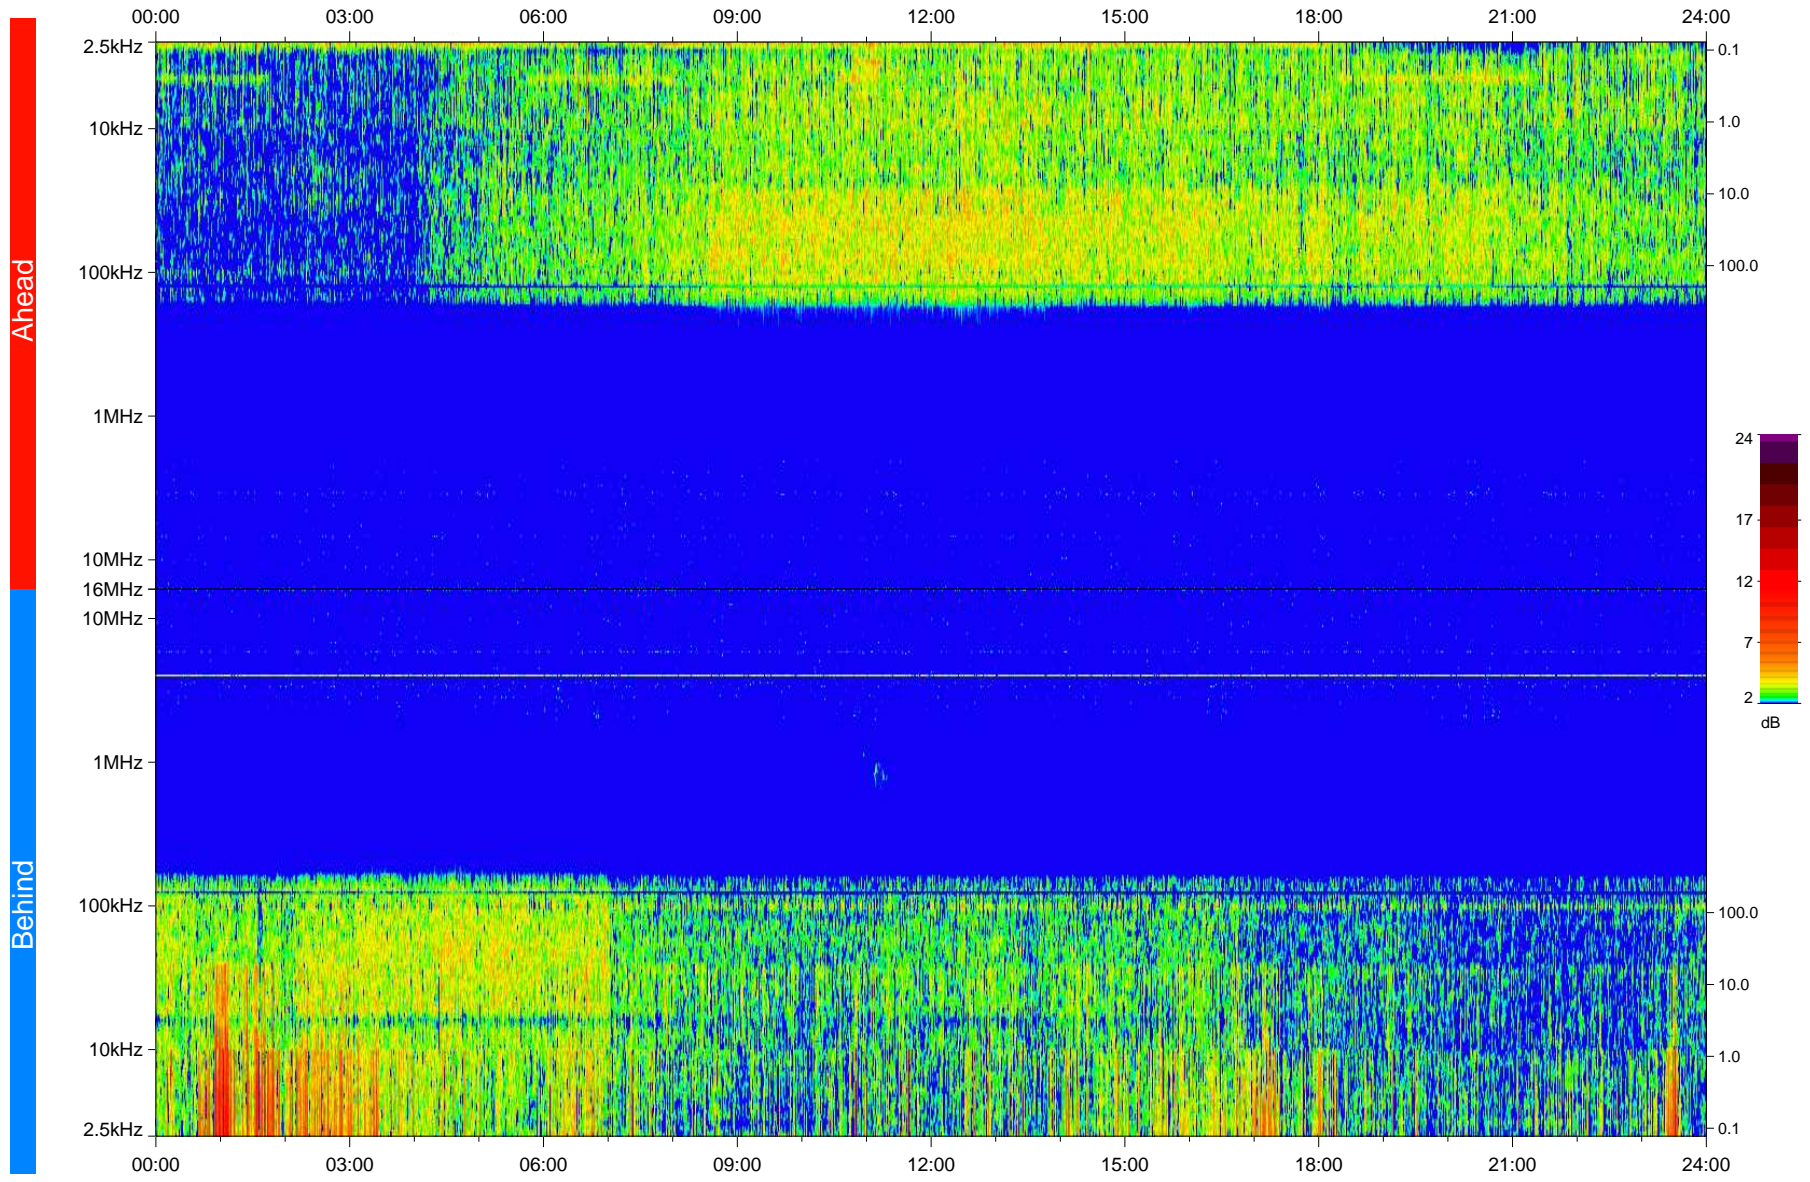

# STEREO/WAVES Daily Summary - 07-Dec-2009 (DOY 341)

Ahead source file: swaves\_ahead\_2009\_341\_1\_04.fin  
Ahead PSE Angle: 63.6°

Behind PSE Angle: -65.6°  
Behind source file: swaves\_behind\_2009\_341\_1\_04.fin

Time (UTC)

file: stereo\_swaves\_daily-summary\_color\_20091207\_v04  
made by: space.umn.edu on macOS with IDL 8.8.2 on 2022-10-17 16:58:40, with TLib V945 / dynspec V311