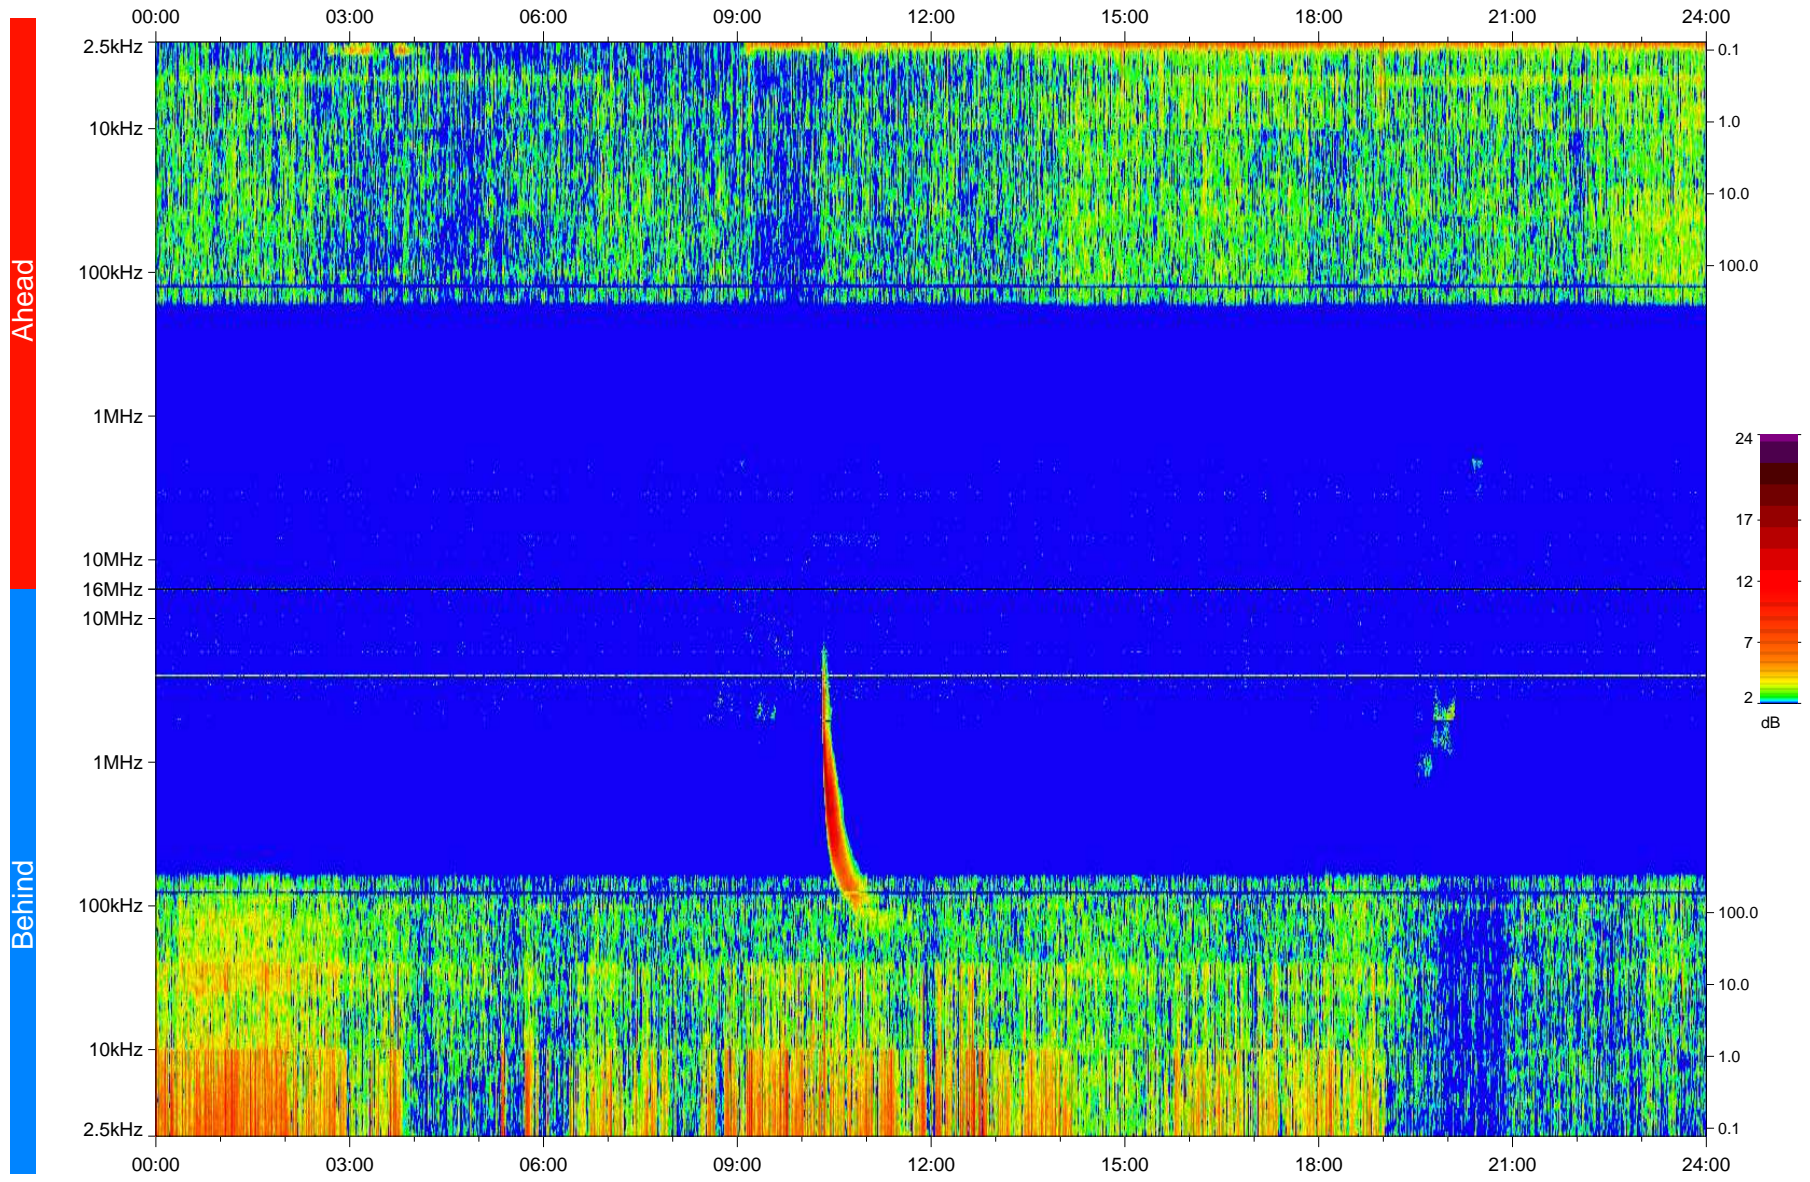

# STEREO/WAVES Daily Summary - 05-Dec-2009 (DOY 339)

Ahead source file: swaves\_ahead\_2009\_339\_1\_04.fin  
Ahead PSE Angle: 63.6°

Behind PSE Angle: -65.4°  
Behind source file: swaves\_behind\_2009\_339\_1\_04.fin

Time (UTC)

file: stereo\_swaves\_daily-summary\_color\_20091205\_v04  
made by: space.umn.edu on macOS with IDL 8.8.2 on 2022-10-17 16:52:58, with TLib V945 / dynspec V311