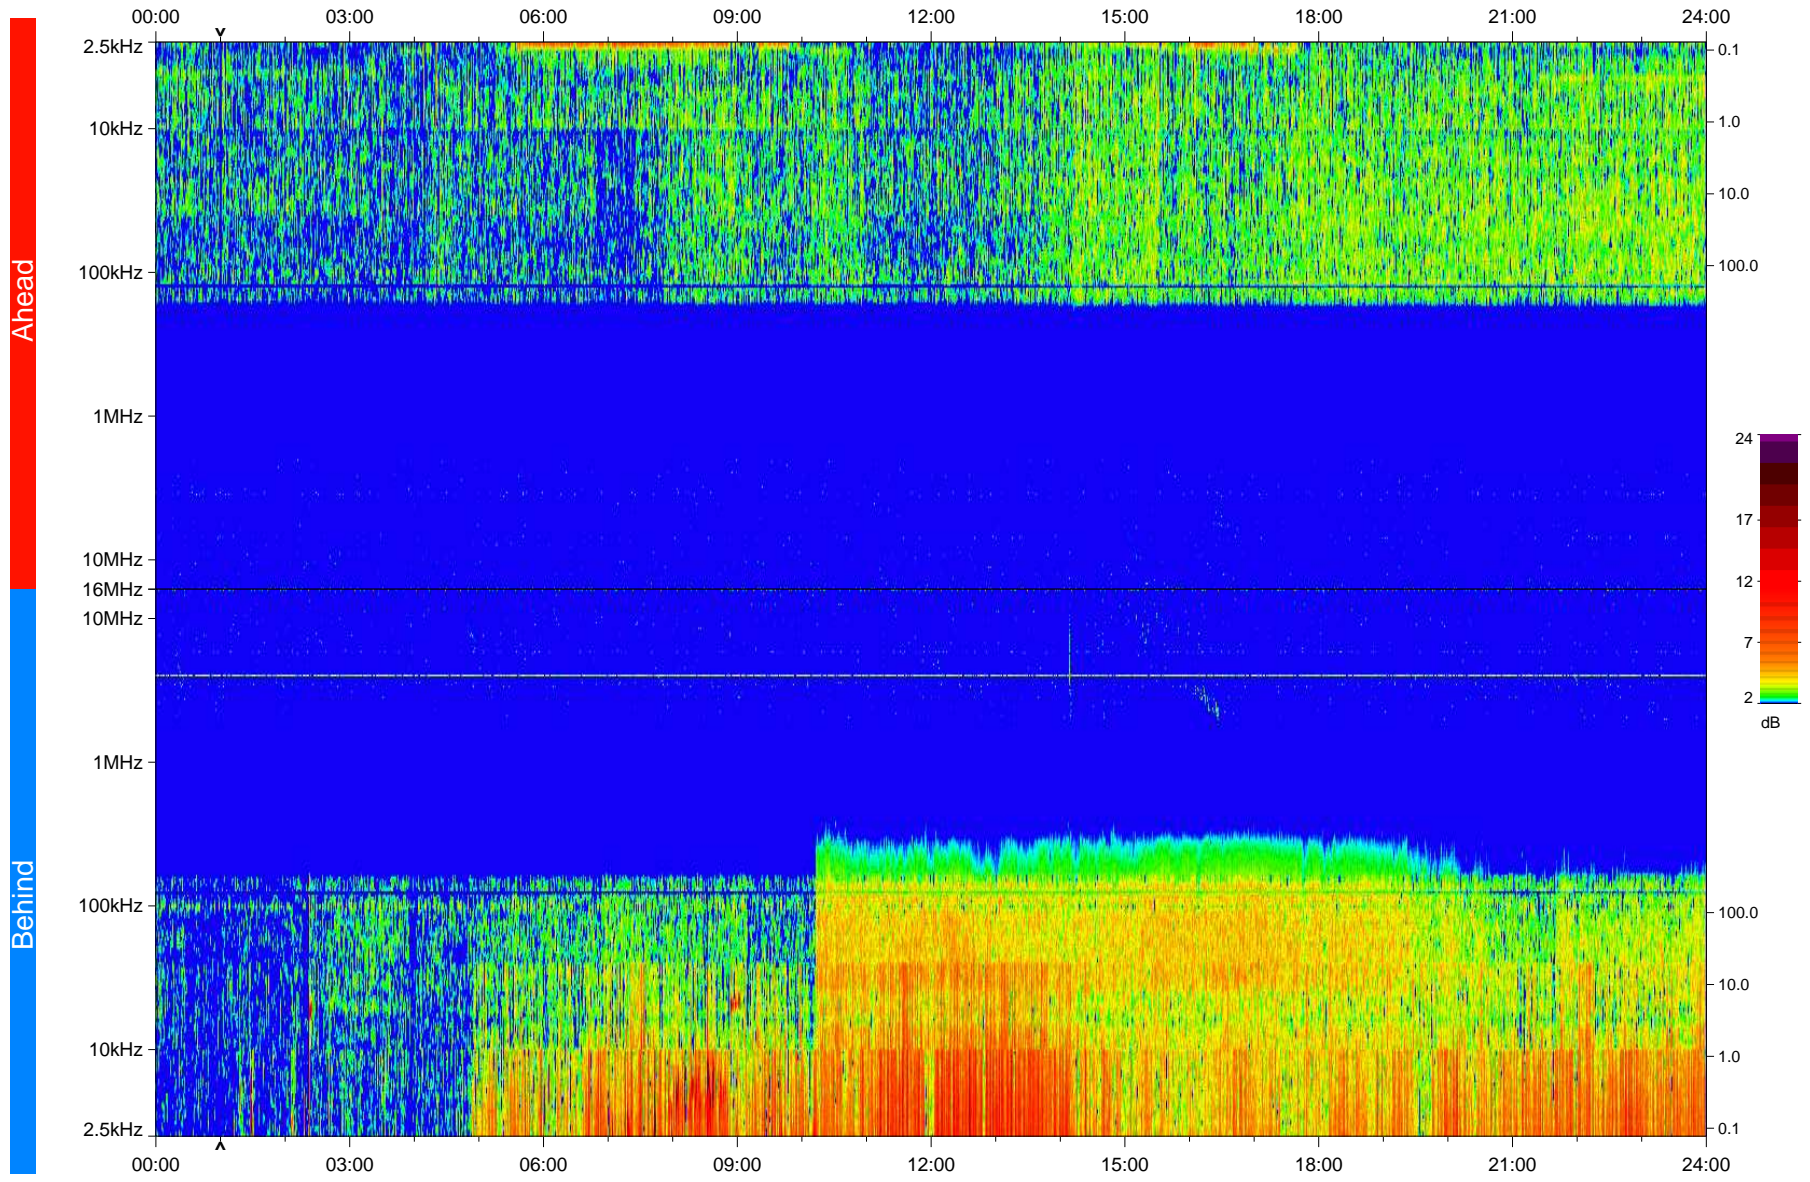

# STEREO/WAVES Daily Summary - 04-Dec-2009 (DOY 338)

Ahead source file: swaves\_ahead\_2009\_338\_1\_04.fin  
Ahead PSE Angle: 63.6°

Behind PSE Angle: -65.2°  
Behind source file: swaves\_behind\_2009\_338\_1\_04.fin

Time (UTC)

file: stereo\_swaves\_daily-summary\_color\_20091204\_v04  
made by: space.umn.edu on macOS with IDL 8.8.2 on 2022-10-17 16:50:07, with TLib V945 / dynspec V311