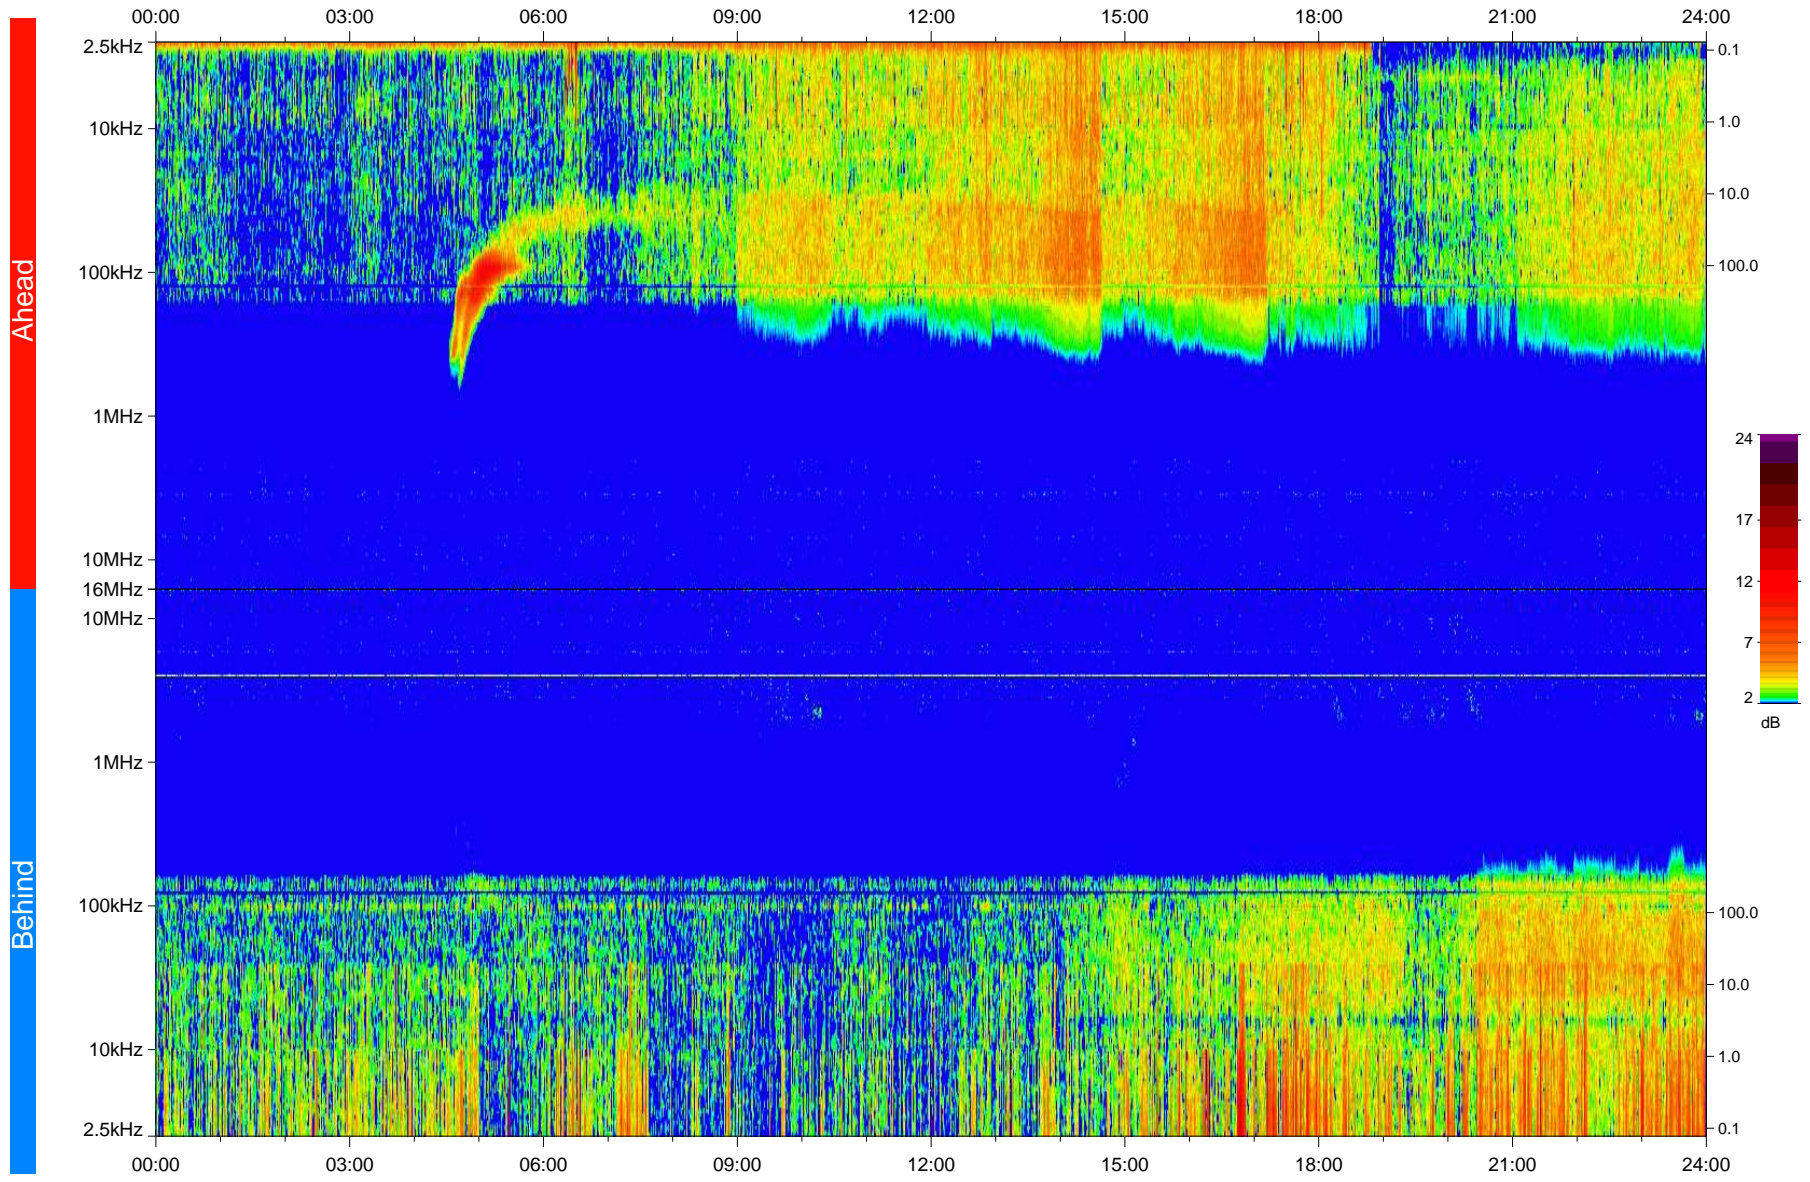

# STEREO/WAVES Daily Summary - 29-Nov-2009 (DOY 333)

Ahead source file: swaves\_ahead\_2009\_333\_1\_04.fin  
Ahead PSE Angle: 63.5°

Behind PSE Angle: -64.7°  
Behind source file: swaves\_behind\_2009\_333\_1\_04.fin

Time (UTC)

file: stereo\_swaves\_daily-summary\_color\_20091129\_v04  
made by: space.umn.edu on macOS with IDL 8.8.2 on 2022-10-17 16:35:45, with TLib V945 / dynspec V311