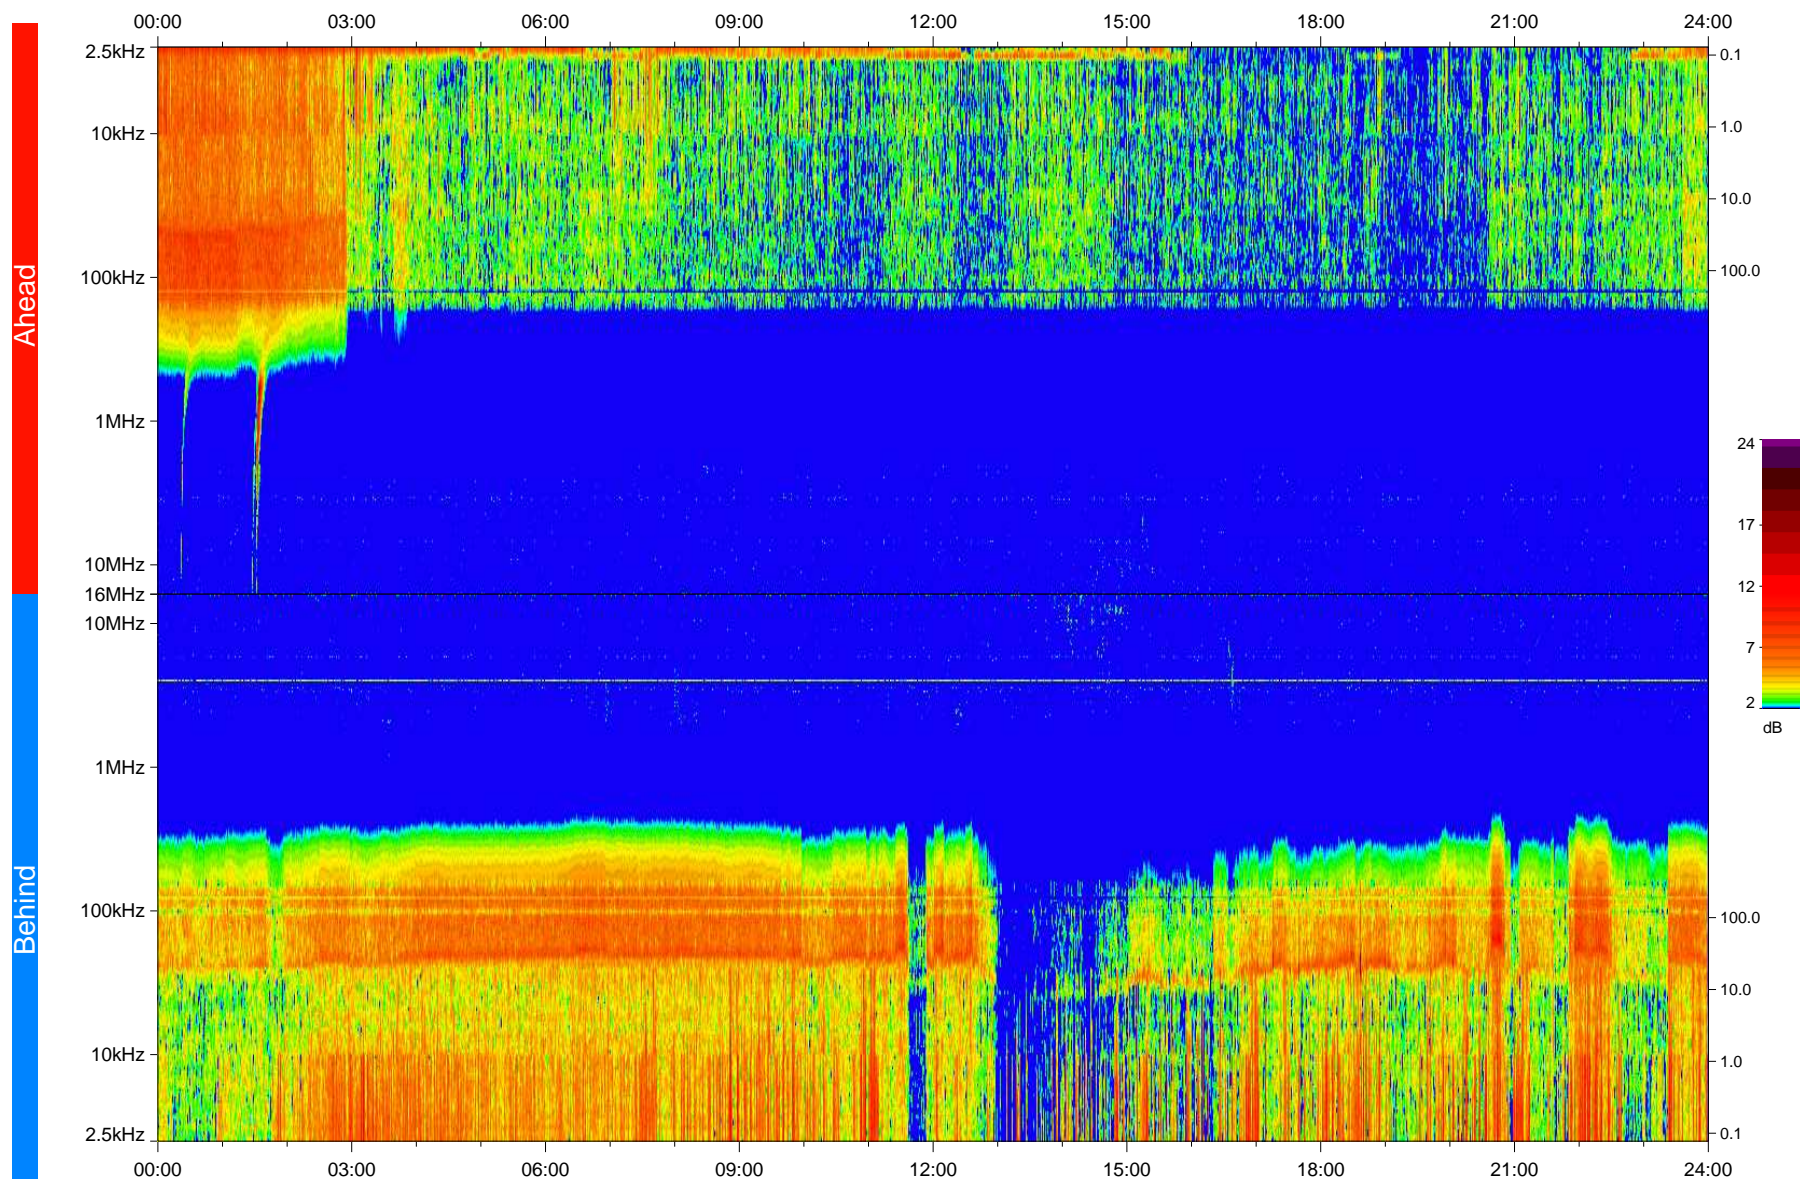

# STEREO/WAVES Daily Summary - 27-Nov-2009 (DOY 331)

Ahead source file: swaves\_ahead\_2009\_331\_1\_04.fin  
Ahead PSE Angle: 63.4°

Behind PSE Angle: -64.4°  
Behind source file: swaves\_behind\_2009\_331\_1\_04.fin

Time (UTC)

file: stereo\_swaves\_daily-summary\_color\_20091127\_v04  
made by: space.umn.edu on macOS with IDL 8.8.2 on 2022-10-17 16:30:04, with TLib V945 / dynspec V311