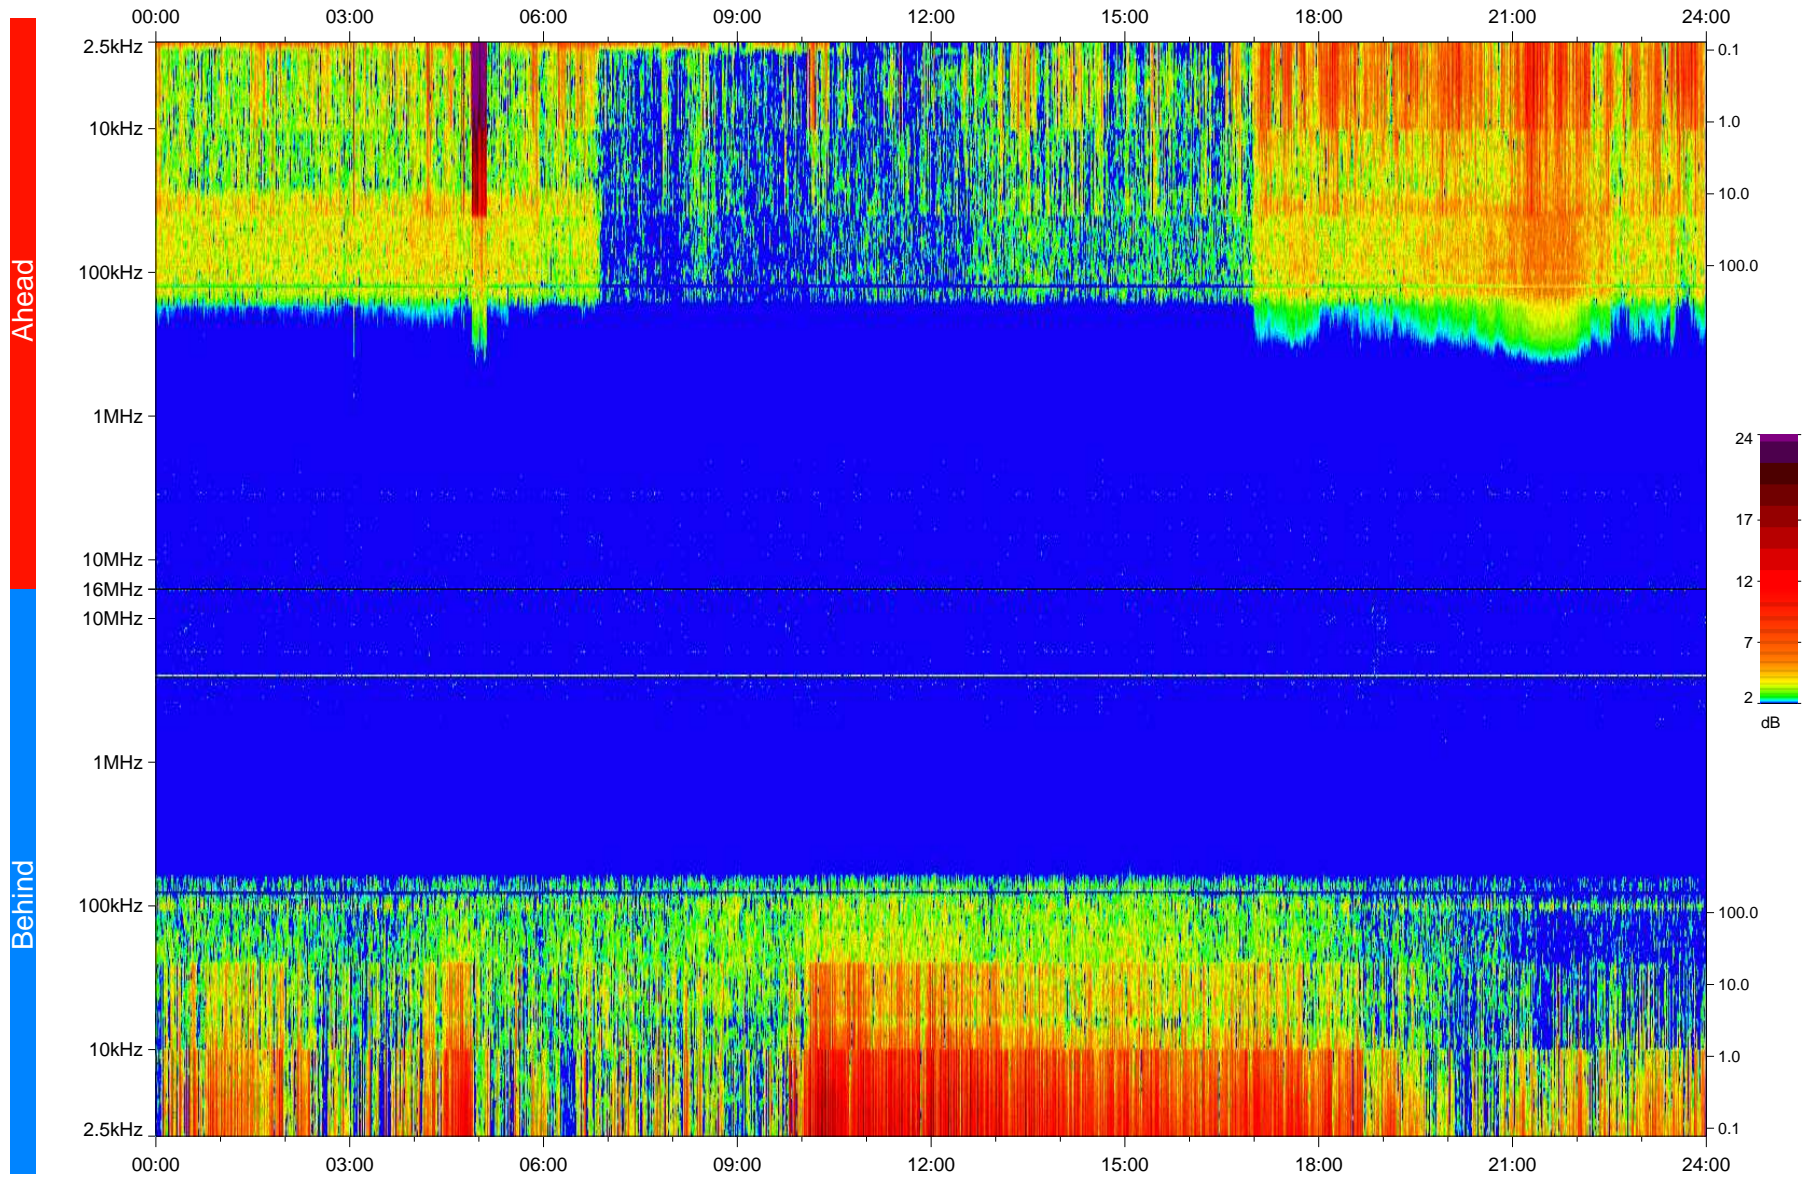

# STEREO/WAVES Daily Summary - 17-Nov-2009 (DOY 321)

Ahead source file: swaves\_ahead\_2009\_321\_1\_04.fin  
Ahead PSE Angle: 63.2°

Behind PSE Angle: -63.1°  
Behind source file: swaves\_behind\_2009\_321\_1\_04.fin

Time (UTC)

file: stereo\_swaves\_daily-summary\_color\_20091117\_v04  
made by: space.umn.edu on macOS with IDL 8.8.2 on 2022-10-17 16:01:29, with TLib V945 / dynspec V311