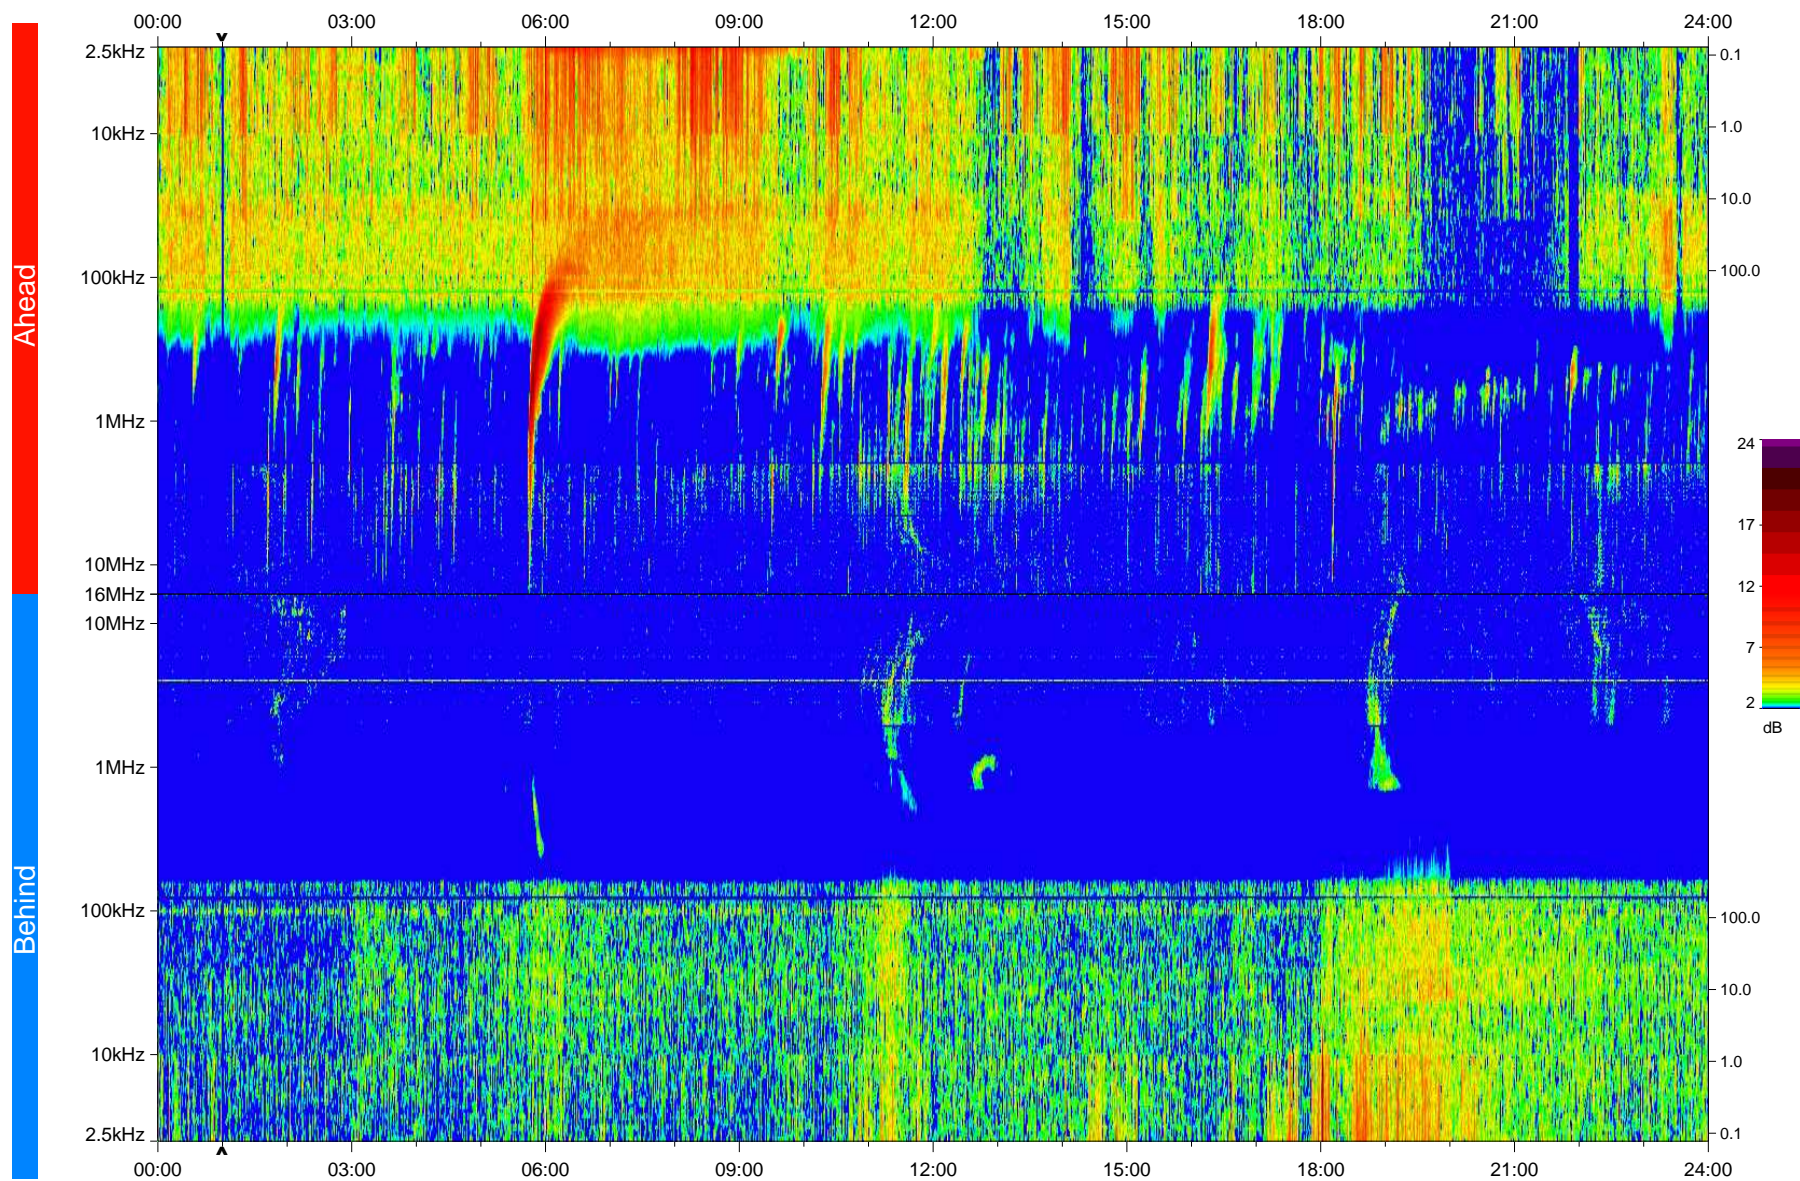

# STEREO/WAVES Daily Summary - 31-Oct-2009 (DOY 304)

Ahead source file: swaves\_ahead\_2009\_304\_1\_04.fin  
Ahead PSE Angle: 62.7°

Behind PSE Angle: -60.8°  
Behind source file: swaves\_behind\_2009\_304\_1\_04.fin

Time (UTC)

file: stereo\_swaves\_daily-summary\_color\_20091031\_v04  
made by: space.umn.edu on macOS with IDL 8.8.2 on 2022-10-17 15:10:50, with TLib V945 / dynspec V311