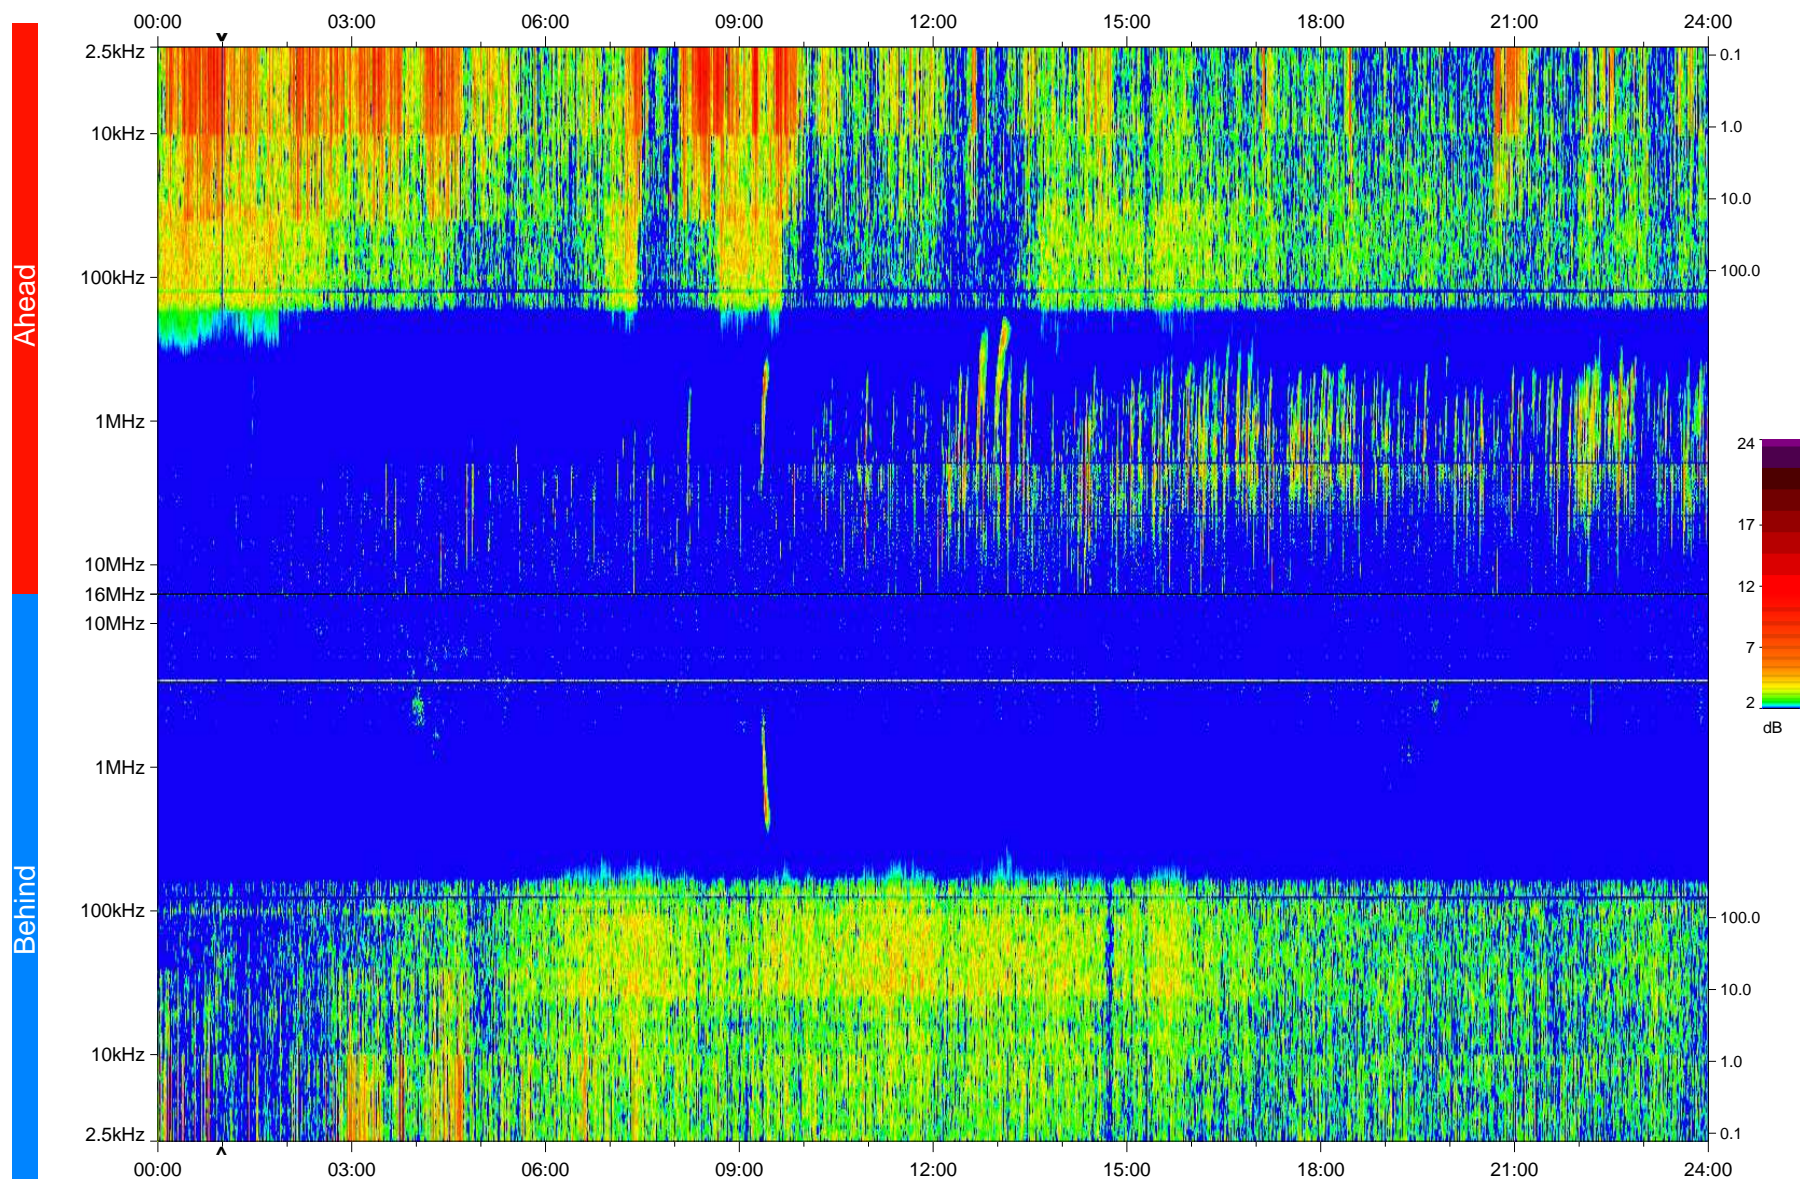

# STEREO/WAVES Daily Summary - 29-Oct-2009 (DOY 302)

Ahead source file: swaves\_ahead\_2009\_302\_1\_04.fin  
Ahead PSE Angle: 62.6°

Behind PSE Angle: -60.6°  
Behind source file: swaves\_behind\_2009\_302\_1\_04.fin

Time (UTC)

file: stereo\_swaves\_daily-summary\_color\_20091029\_v04  
made by: space.umn.edu on macOS with IDL 8.8.2 on 2022-10-17 15:05:07, with TLib V945 / dynspec V311