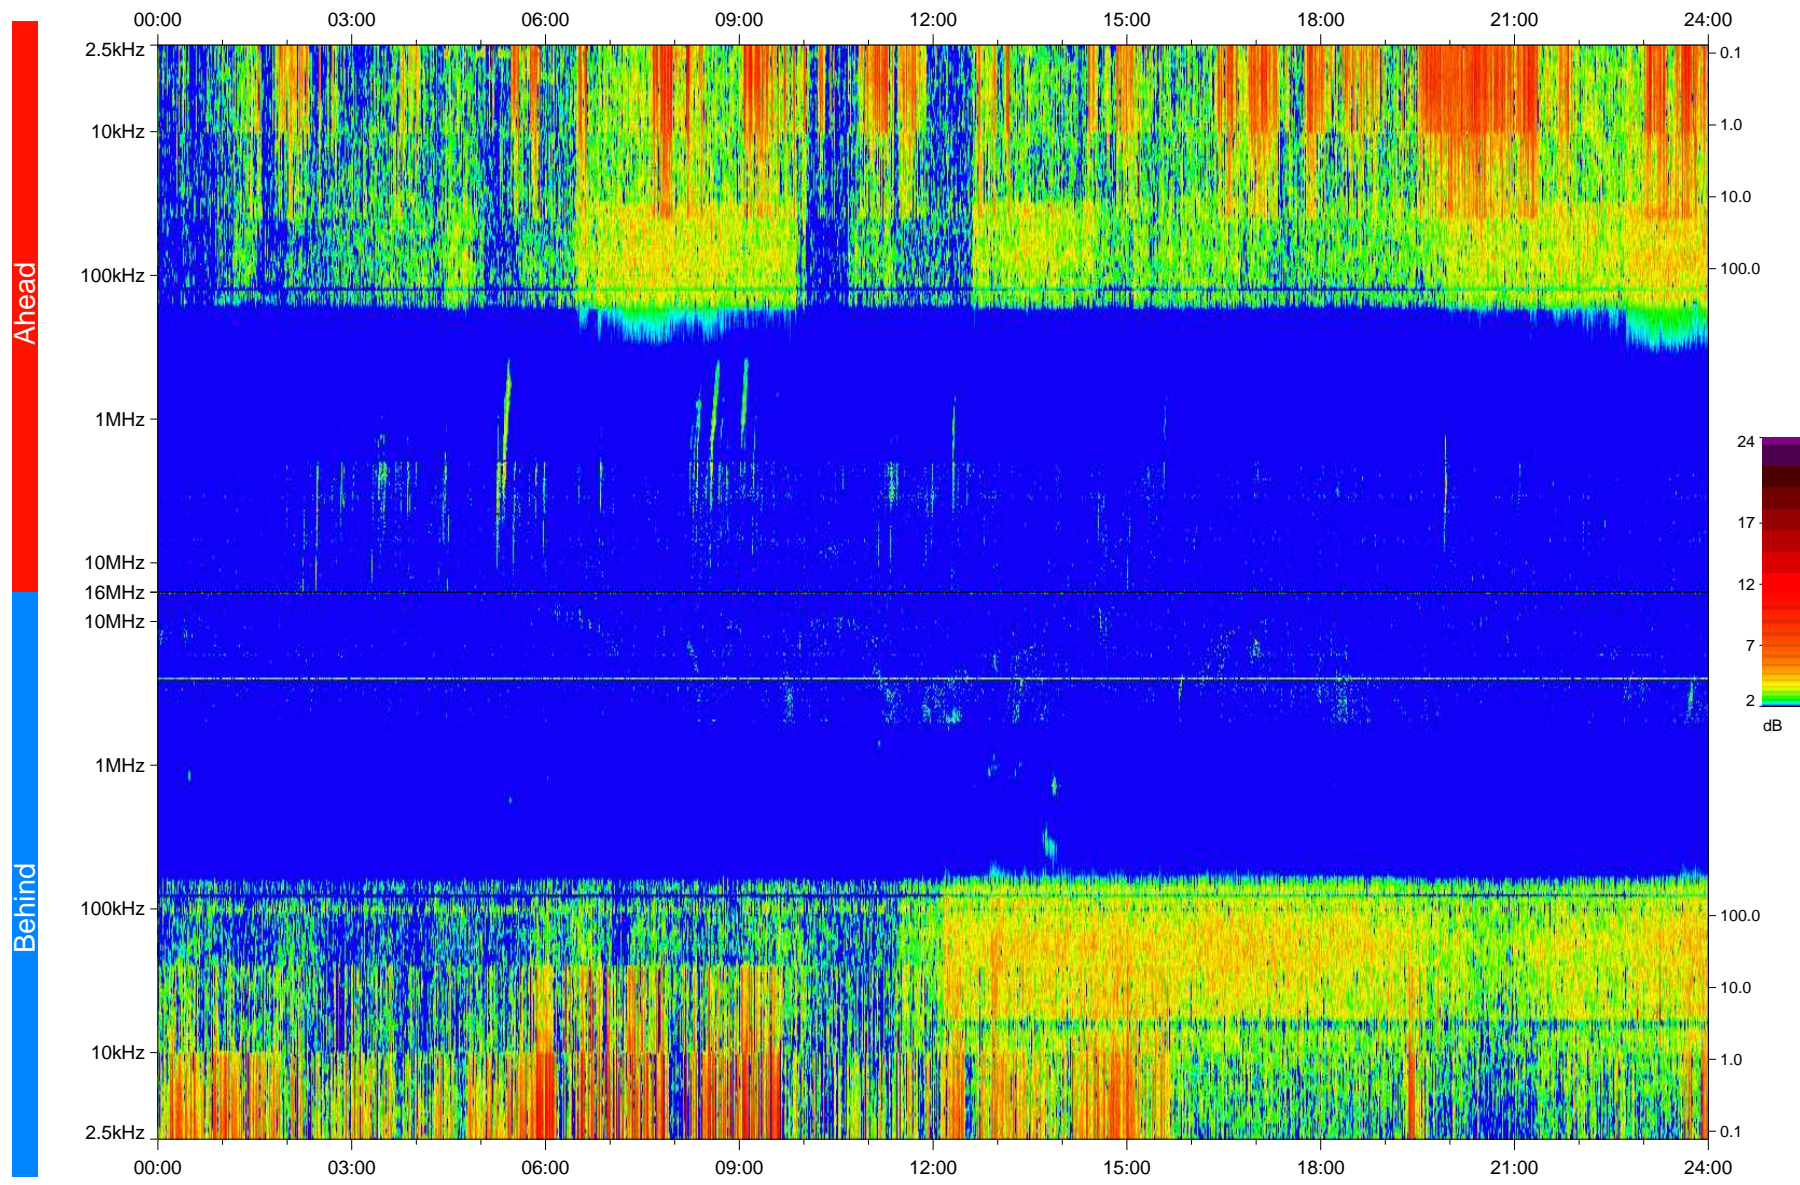

STEREO/WAVES Daily Summary - 28-Oct-2009 (DOY 301)

Ahead source file: swaves_ahead_2009_301_1_04.fin
Ahead PSE Angle: 62.6°

Behind PSE Angle: -60.4°
Behind source file: swaves_behind_2009_301_1_04.fin

Time (UTC)

file: stereo_swaves_daily-summary_color_20091028_v04
made by: space.umn.edu on macOS with IDL 8.8.2 on 2022-10-17 15:02:15, with TLib V945 / dynspec V311