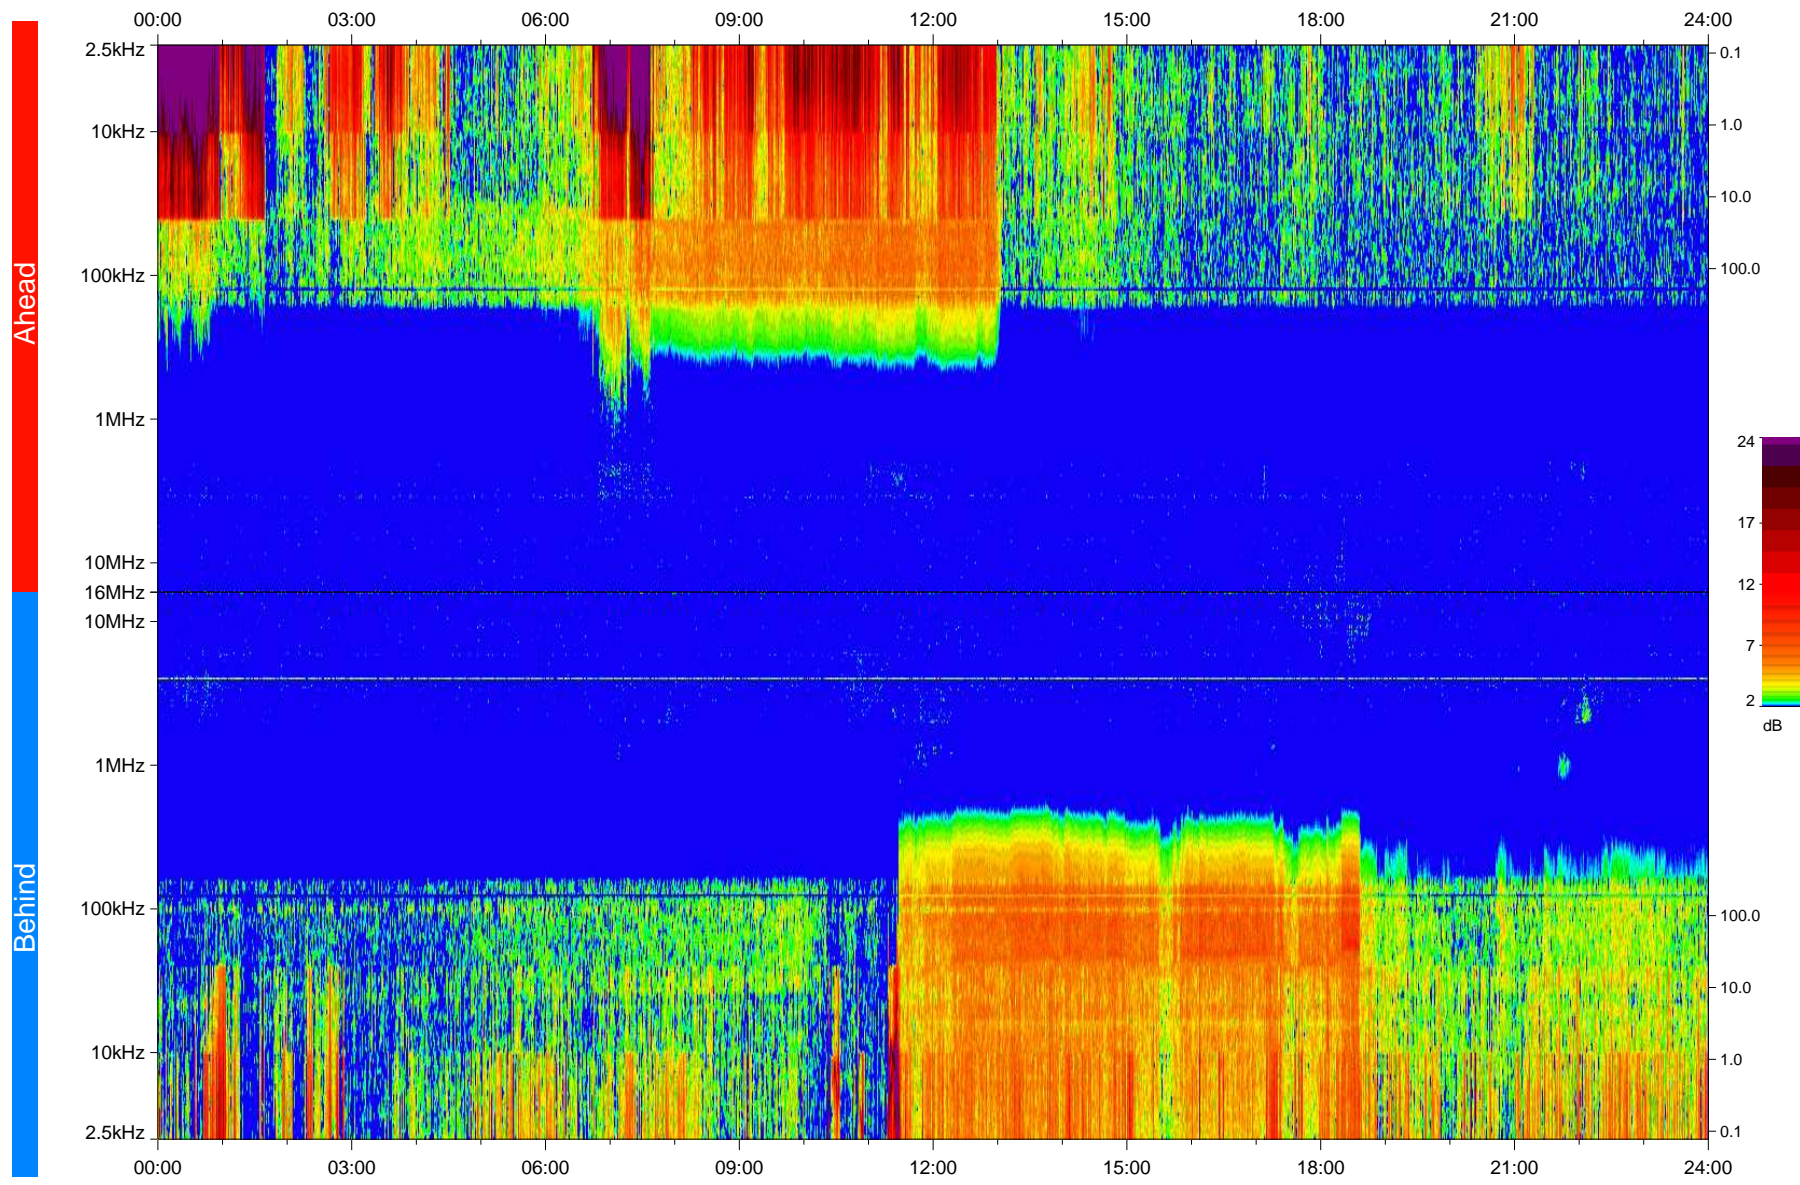

STEREO/WAVES Daily Summary - 26-Oct-2009 (DOY 299)

Ahead source file: swaves_ahead_2009_299_1_04.fin
Ahead PSE Angle: 62.5°

Behind PSE Angle: -60.1°
Behind source file: swaves_behind_2009_299_1_04.fin

Time (UTC)

file: stereo_swaves_daily-summary_color_20091026_v04
made by: space.umn.edu on macOS with IDL 8.8.2 on 2022-10-17 14:56:34, with TLib V945 / dynspec V311