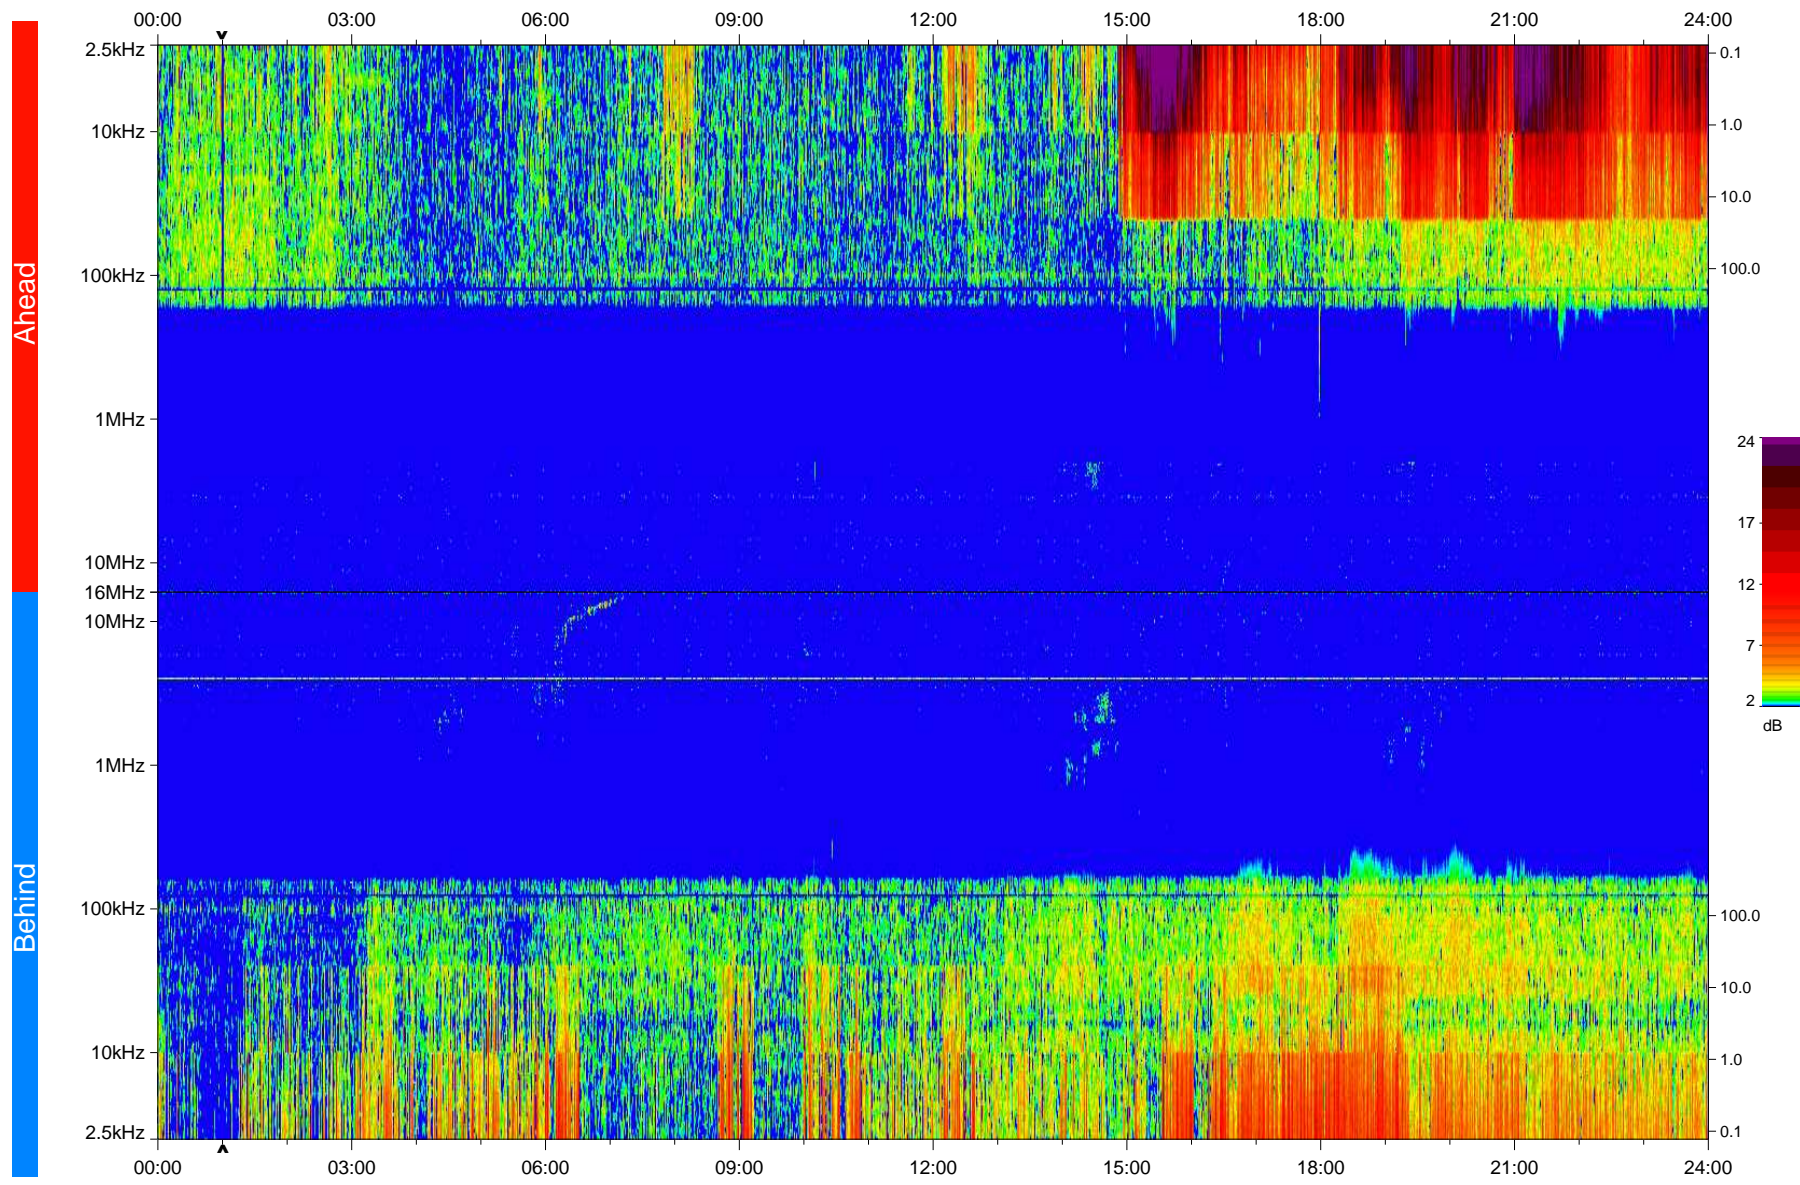

# STEREO/WAVES Daily Summary - 23-Oct-2009 (DOY 296)

Ahead source file: swaves\_ahead\_2009\_296\_1\_04.fin  
Ahead PSE Angle: 62.4°

Behind PSE Angle: -59.7°  
Behind source file: swaves\_behind\_2009\_296\_1\_04.fin

Time (UTC)

file: stereo\_swaves\_daily-summary\_color\_20091023\_v04  
made by: space.umn.edu on macOS with IDL 8.8.2 on 2022-10-17 14:48:01, with TLib V945 / dynspec V311