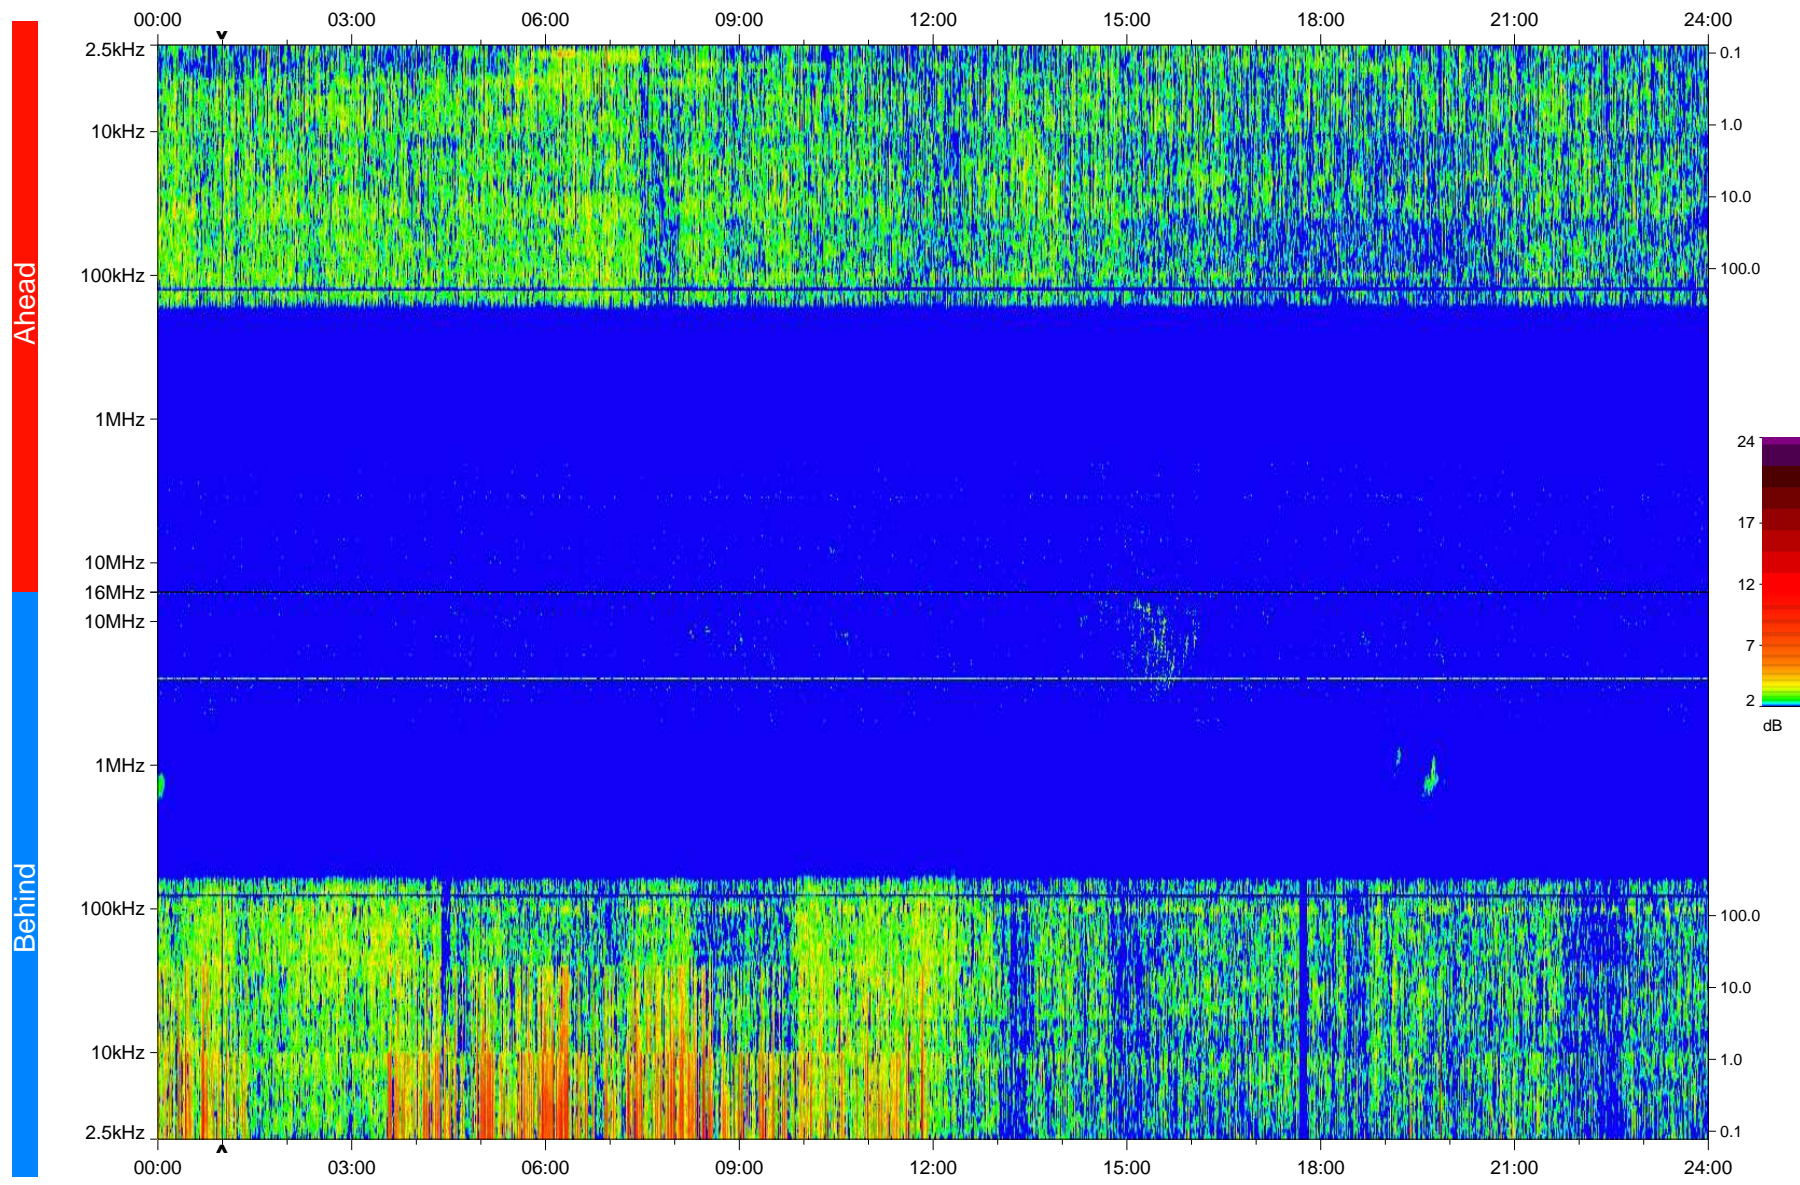

# STEREO/WAVES Daily Summary - 11-Oct-2009 (DOY 284)

Ahead source file: swaves\_ahead\_2009\_284\_1\_04.fin  
Ahead PSE Angle: 61.9°

Behind PSE Angle: -58.1°  
Behind source file: swaves\_behind\_2009\_284\_1\_04.fin

Time (UTC)

file: stereo\_swaves\_daily-summary\_color\_20091011\_v04  
made by: space.umn.edu on macOS with IDL 8.8.2 on 2022-10-17 14:14:02, with TMLib V945 / dynspec V311