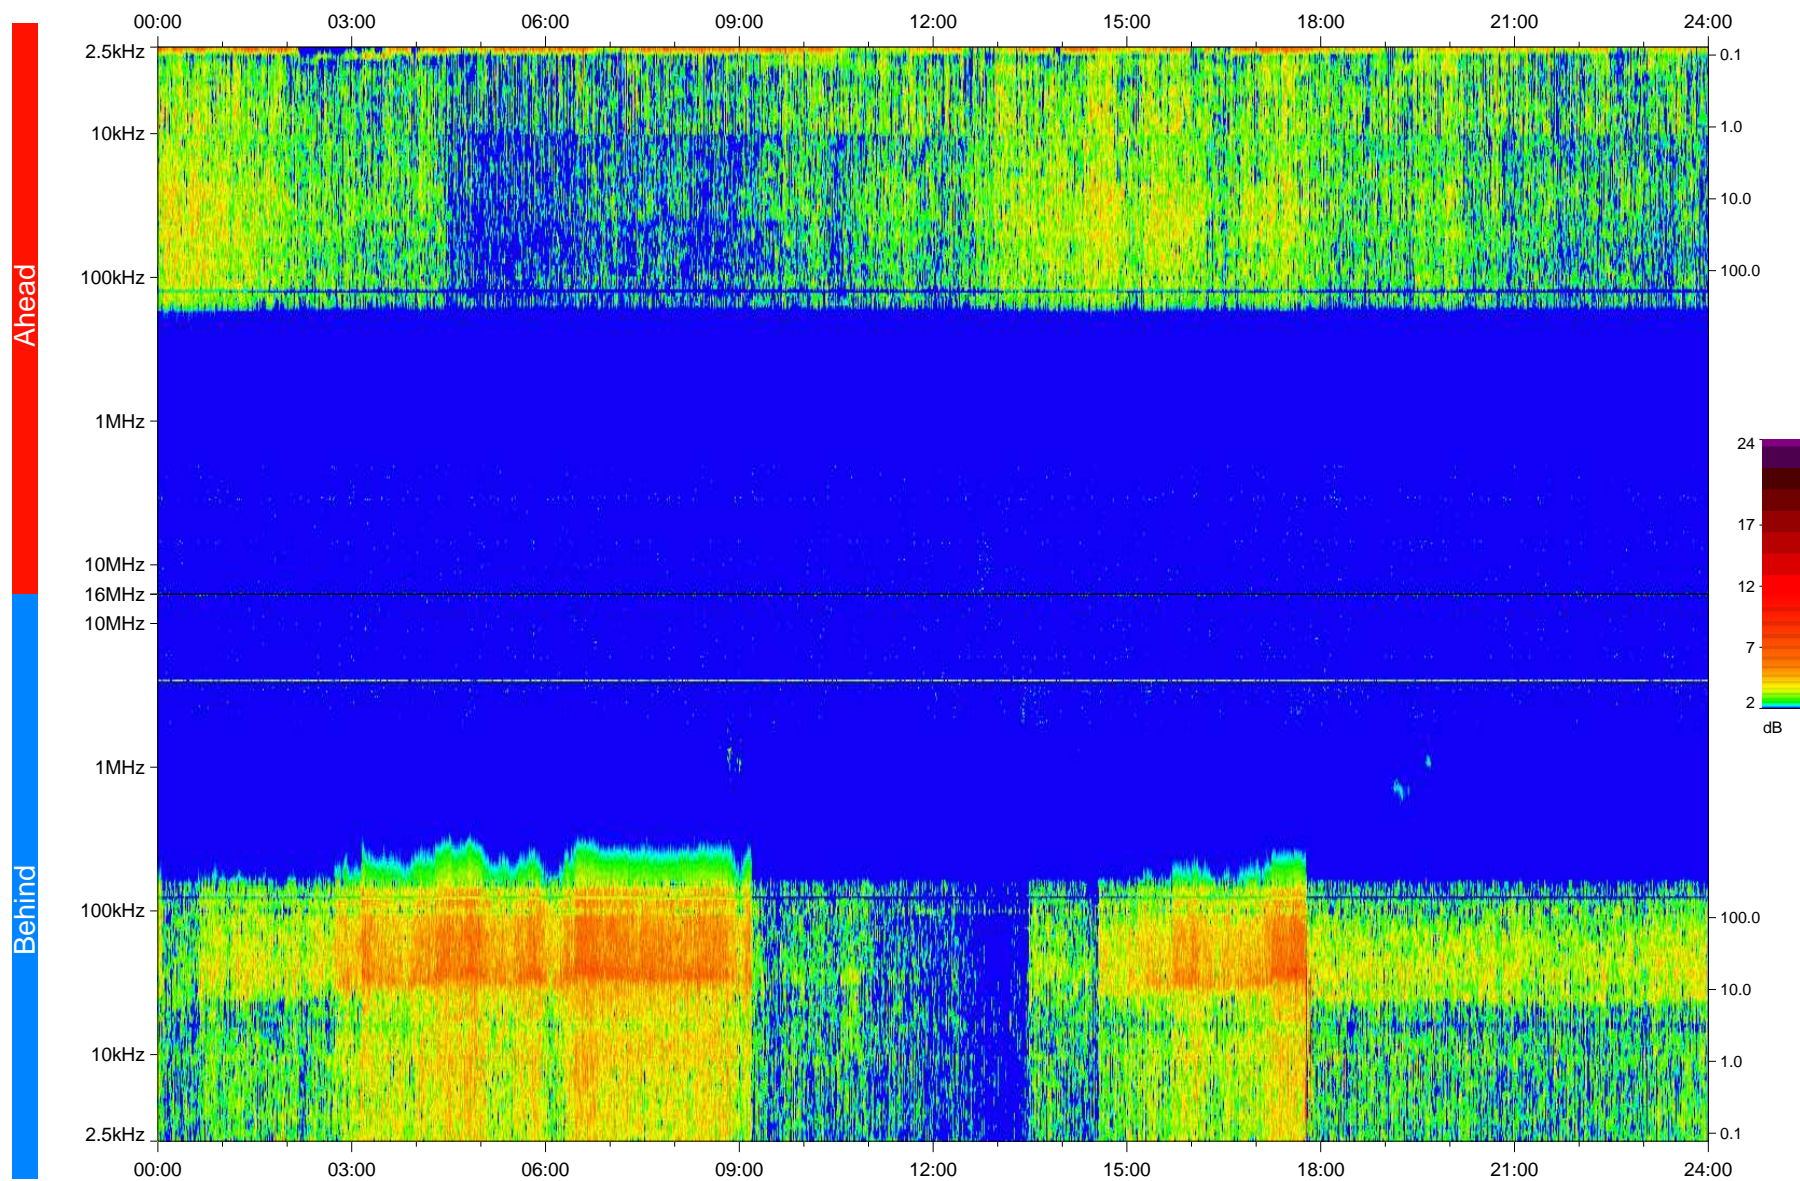

# STEREO/WAVES Daily Summary - 04-Oct-2009 (DOY 277)

Ahead source file: swaves\_ahead\_2009\_277\_1\_04.fin  
Ahead PSE Angle: 61.5°

Behind PSE Angle: -57.2°  
Behind source file: swaves\_behind\_2009\_277\_1\_04.fin

Time (UTC)

file: stereo\_swaves\_daily-summary\_color\_20091004\_v04  
made by: space.umn.edu on macOS with IDL 8.8.2 on 2022-10-17 13:55:40, with TLib V945 / dynspec V311