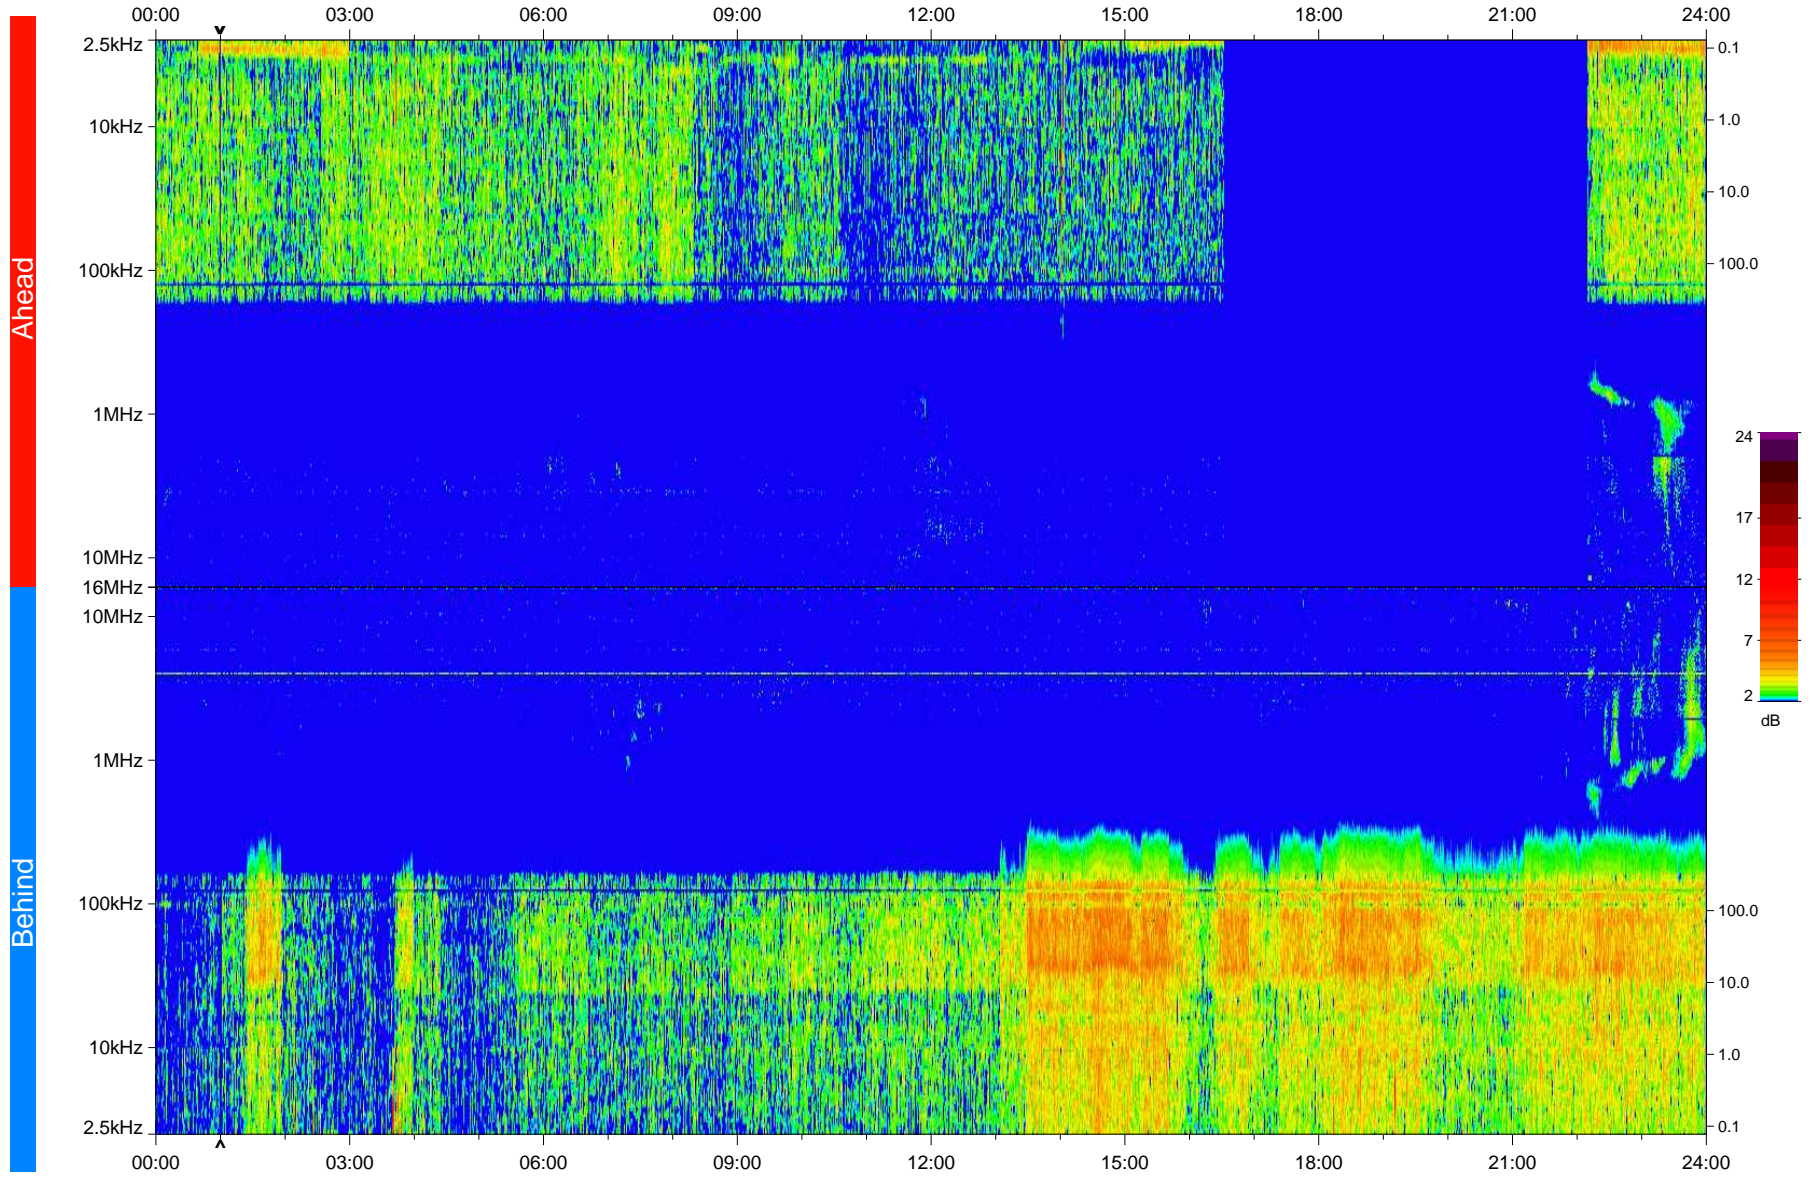

# STEREO/WAVES Daily Summary - 26-Aug-2009 (DOY 238)

Ahead source file: swaves\_ahead\_2009\_238\_1\_04.fin  
Ahead PSE Angle: 58.9°

Behind PSE Angle: -52.5°  
Behind source file: swaves\_behind\_2009\_238\_1\_04.fin

Time (UTC)

file: stereo\_swaves\_daily-summary\_color\_20090826\_v04  
made by: space.umn.edu on macOS with IDL 8.8.2 on 2022-10-17 12:07:14, with TMLib V945 / dynspec V311