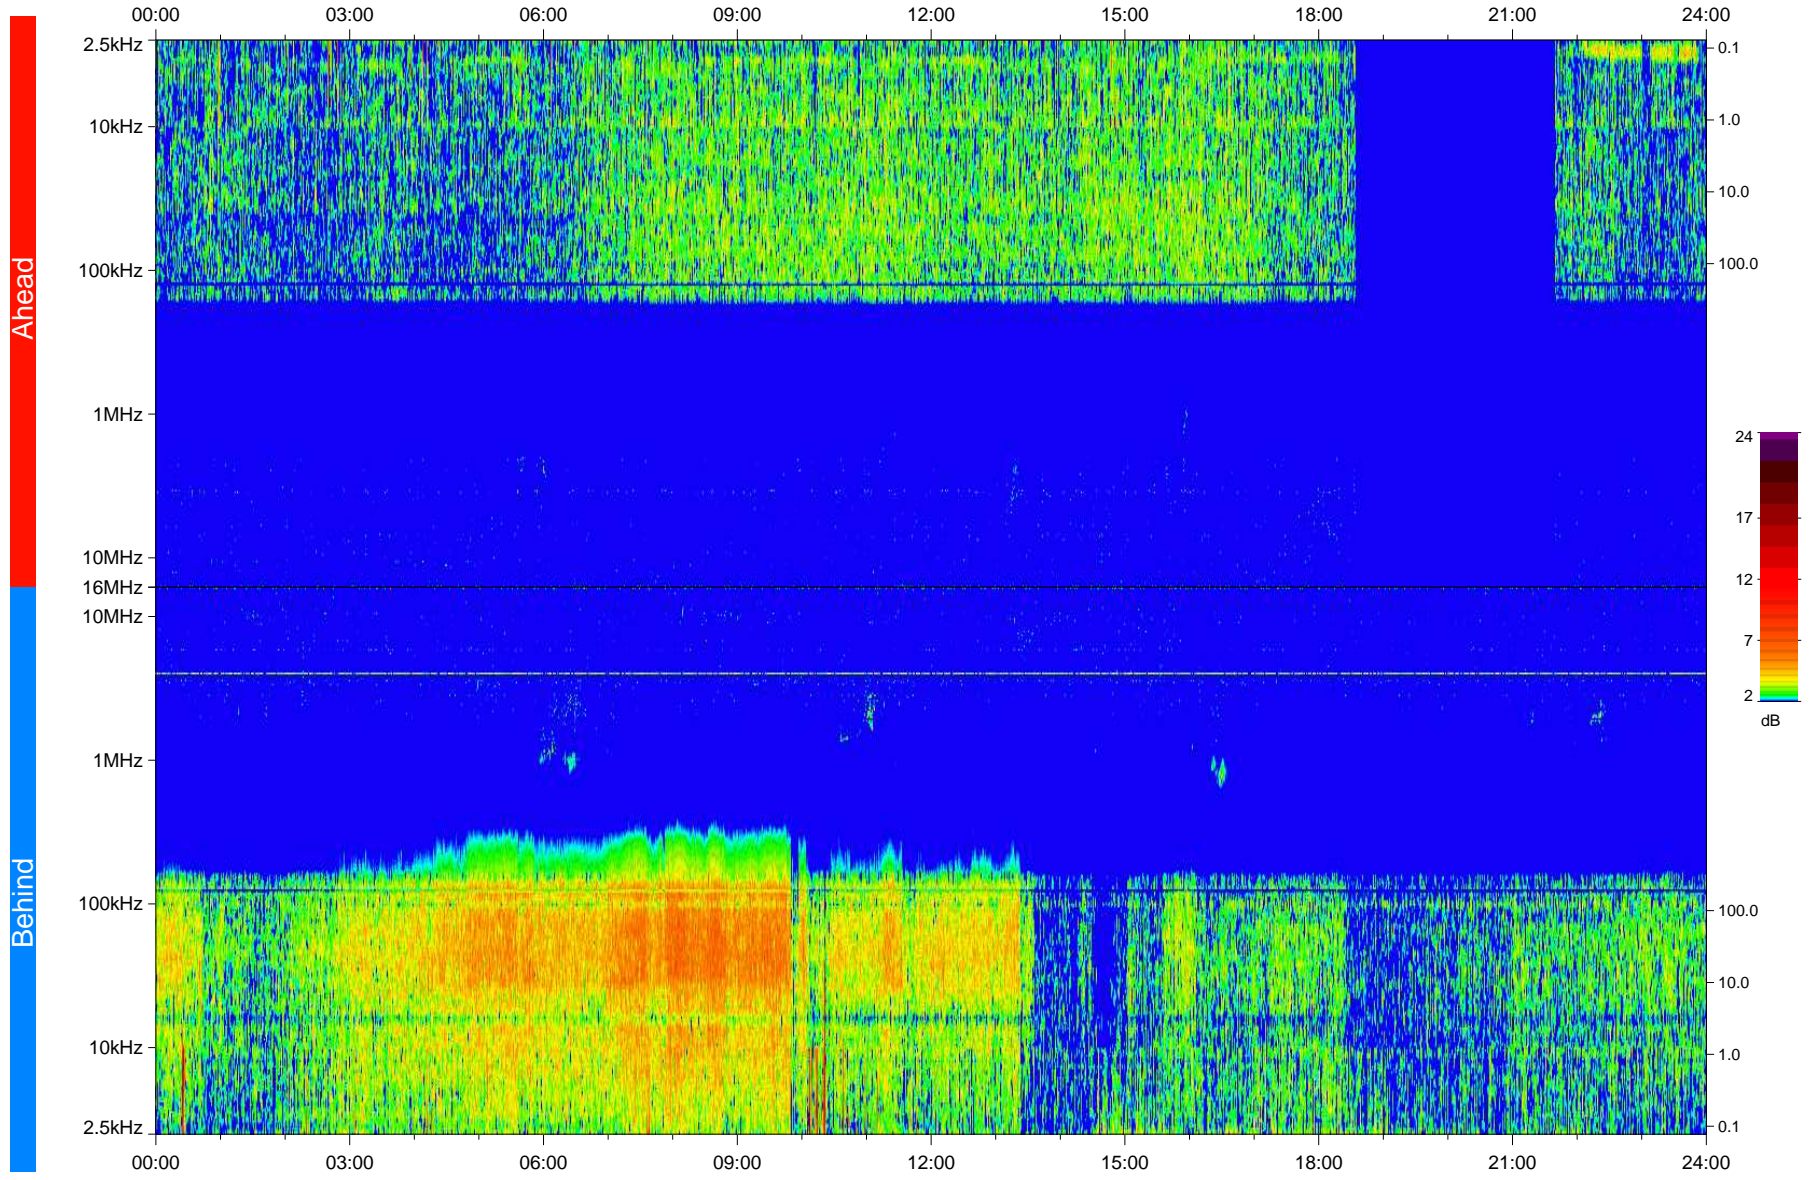

# STEREO/WAVES Daily Summary - 25-Aug-2009 (DOY 237)

Ahead source file: swaves\_ahead\_2009\_237\_1\_04.fin  
Ahead PSE Angle: 58.8°

Behind PSE Angle: -52.4°  
Behind source file: swaves\_behind\_2009\_237\_1\_04.fin

Time (UTC)

file: stereo\_swaves\_daily-summary\_color\_20090825\_v04  
made by: space.umn.edu on macOS with IDL 8.8.2 on 2022-10-17 12:04:37, with TLib V945 / dynspec V311