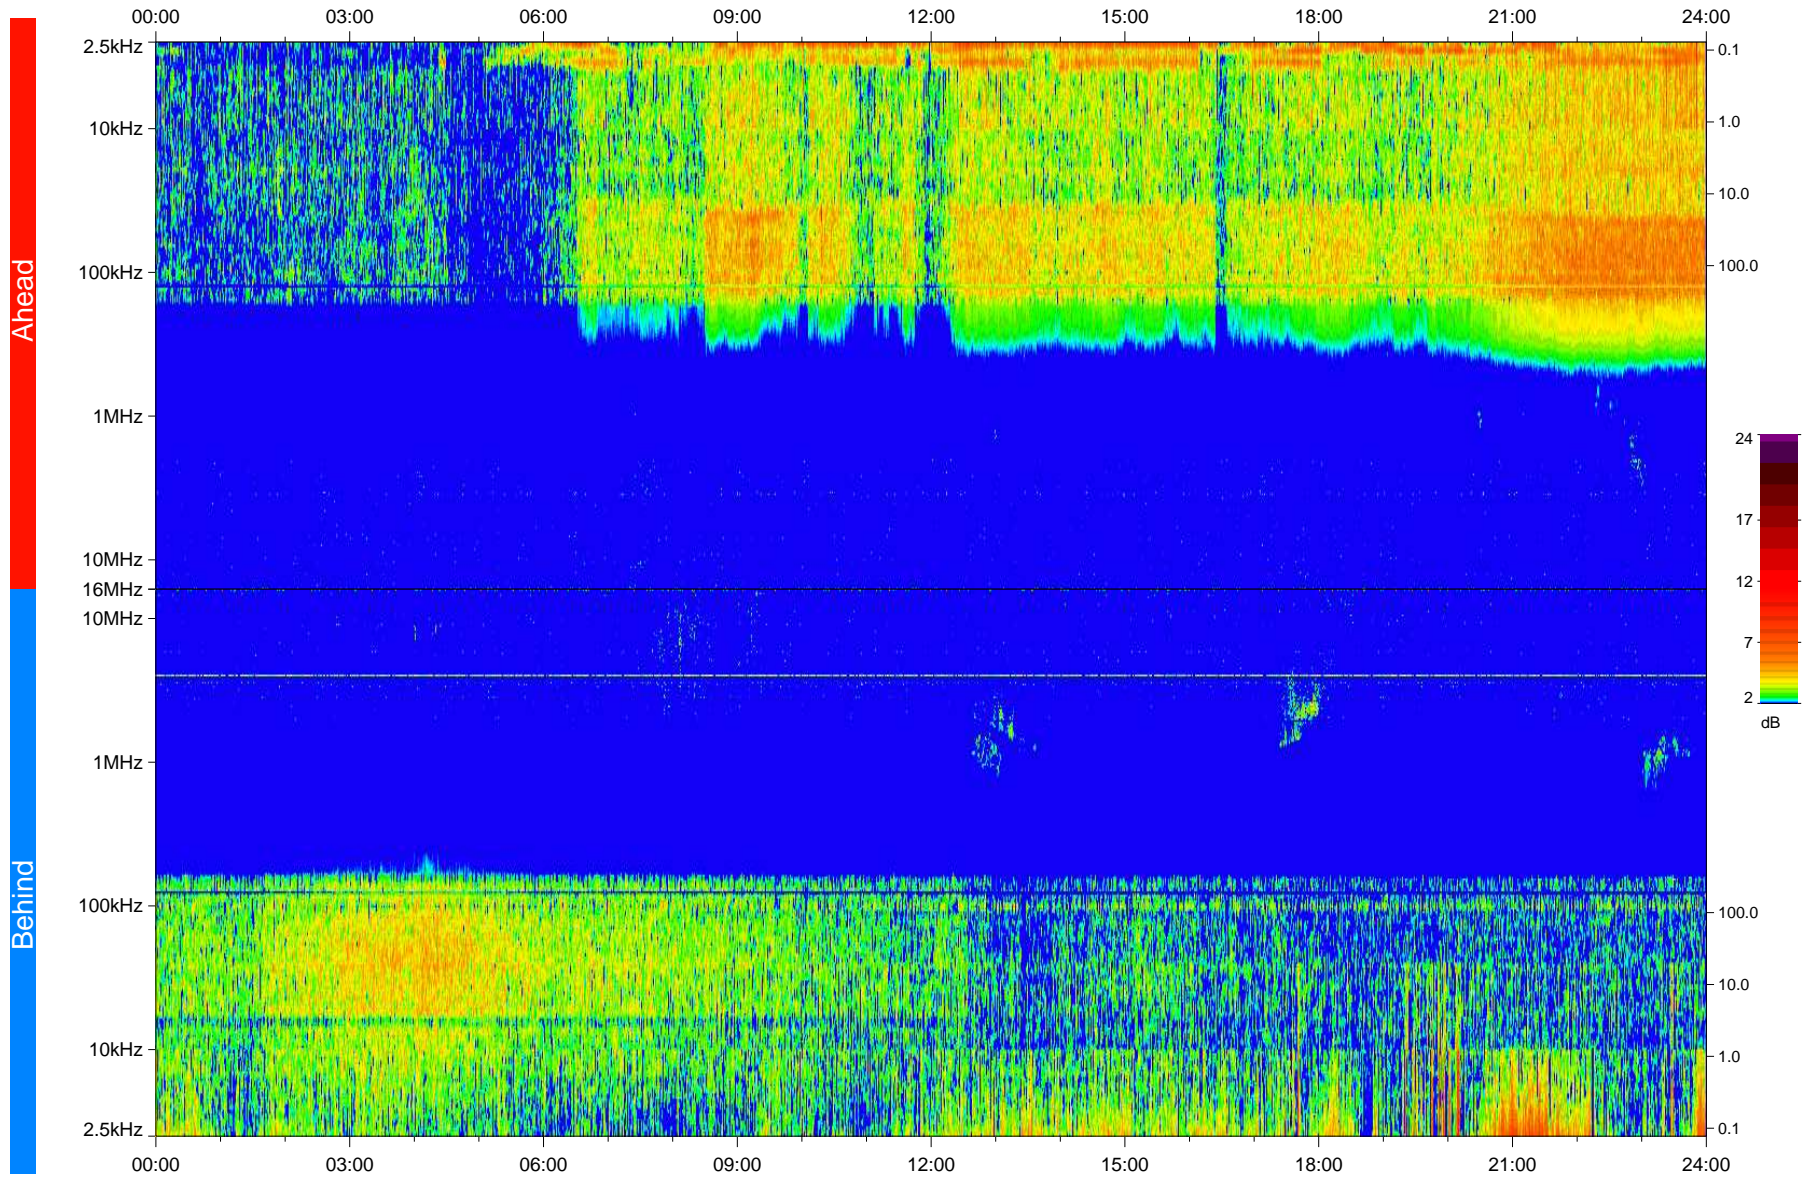

# STEREO/WAVES Daily Summary - 21-Aug-2009 (DOY 233)

Ahead source file: swaves\_ahead\_2009\_233\_1\_04.fin  
Ahead PSE Angle: 58.4°

Behind PSE Angle: -52.0°  
Behind source file: swaves\_behind\_2009\_233\_1\_04.fin

Time (UTC)

file: stereo\_swaves\_daily-summary\_color\_20090821\_v04  
made by: space.umn.edu on macOS with IDL 8.8.2 on 2022-10-17 11:53:32, with TLib V945 / dynspec V311