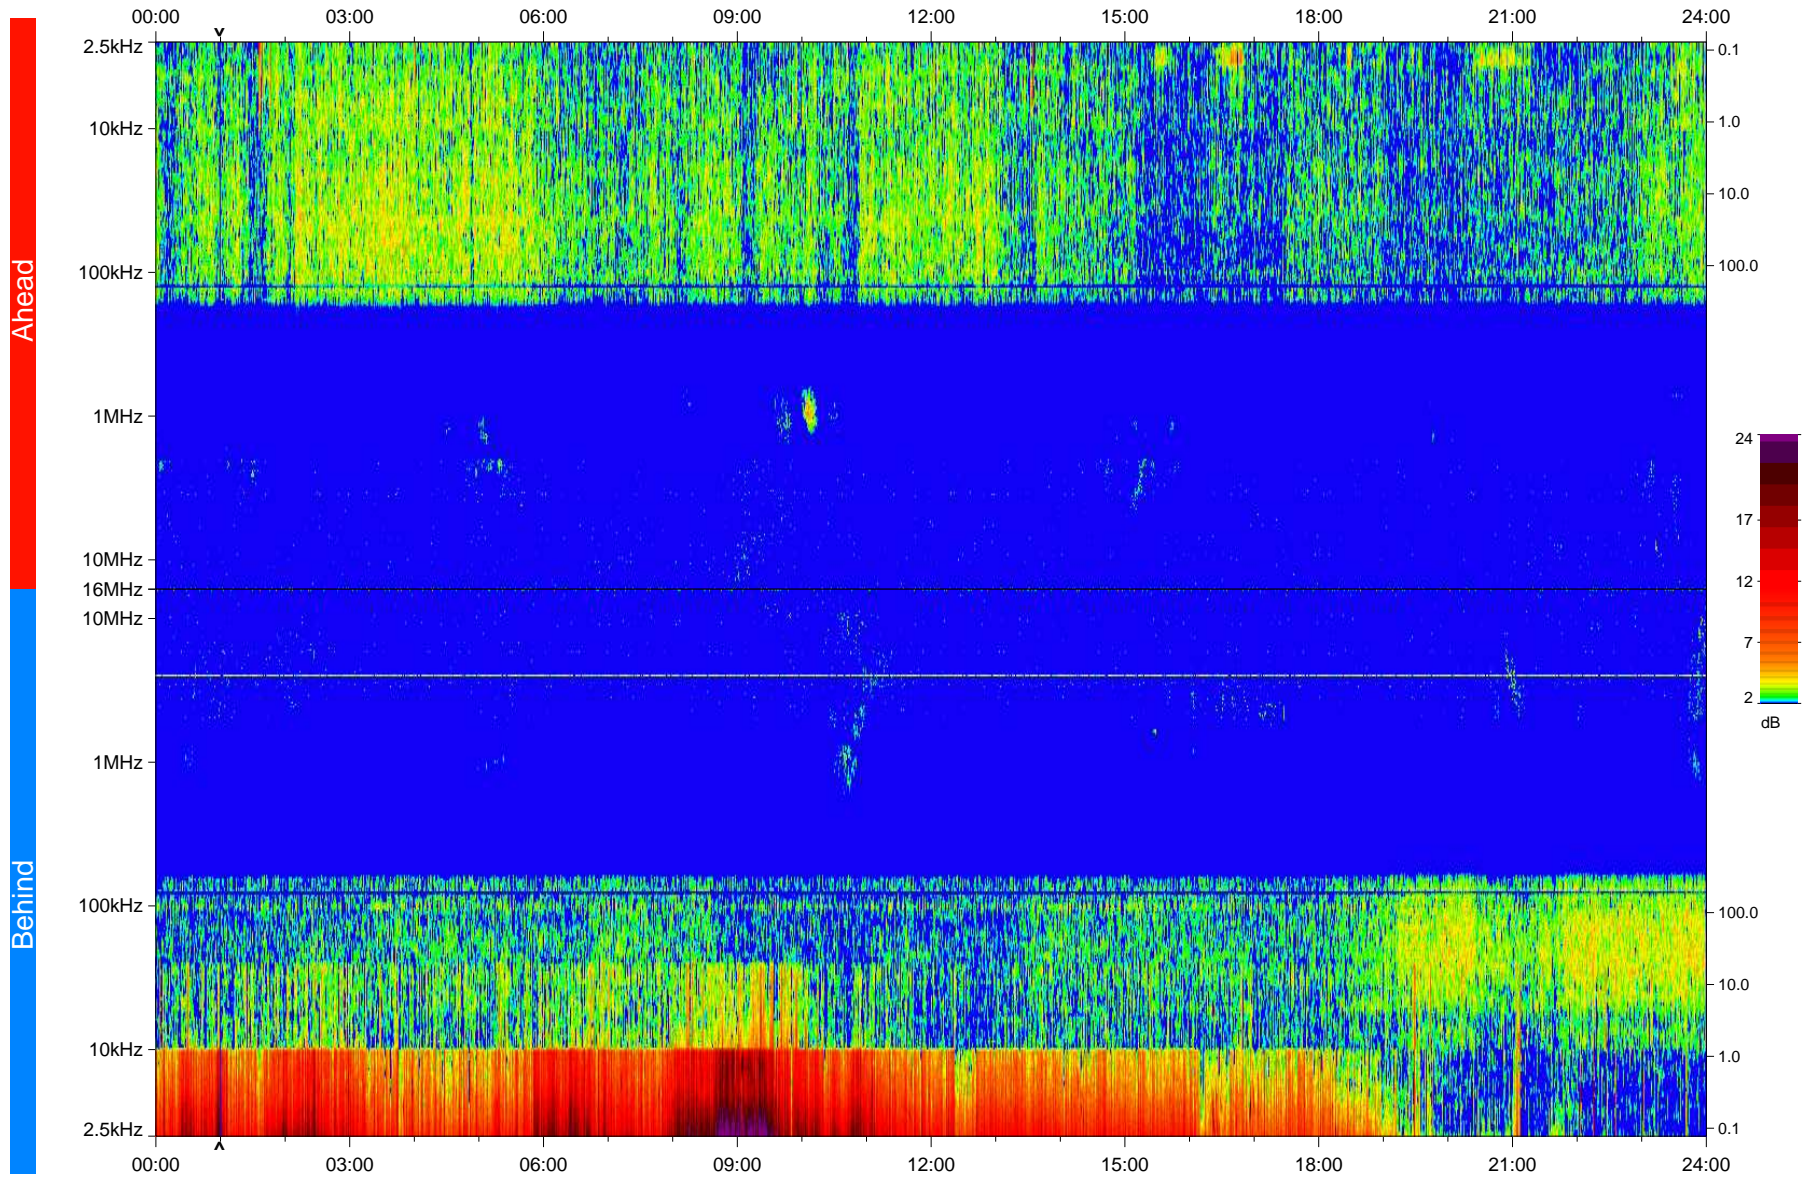

# STEREO/WAVES Daily Summary - 12-Aug-2009 (DOY 224)

Ahead source file: swaves\_ahead\_2009\_224\_1\_04.fin  
Ahead PSE Angle: 57.7°

Behind PSE Angle: -51.1°  
Behind source file: swaves\_behind\_2009\_224\_1\_04.fin

Time (UTC)

file: stereo\_swaves\_daily-summary\_color\_20090812\_v04  
made by: space.umn.edu on macOS with IDL 8.8.2 on 2022-10-17 11:27:47, with TLib V945 / dynspec V311