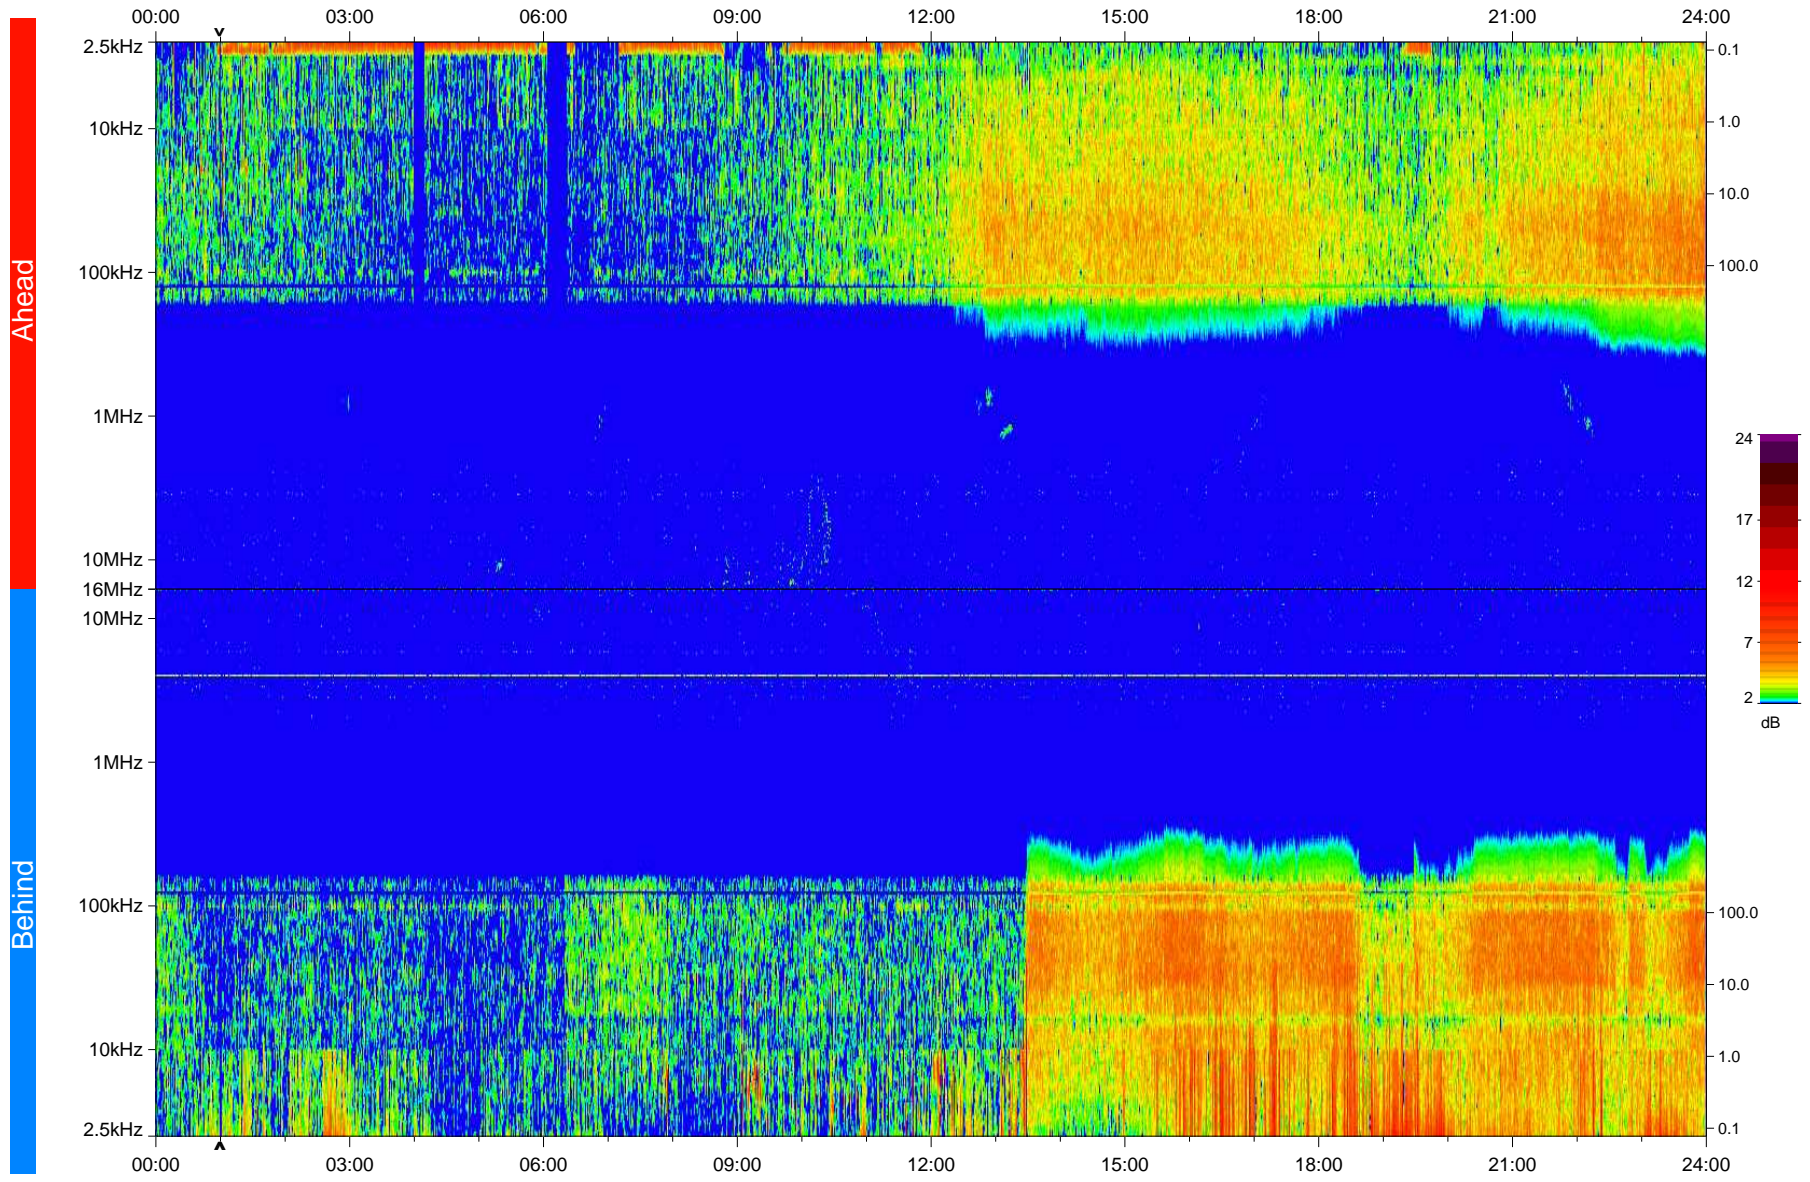

STEREO/WAVES Daily Summary - 27-Jun-2009 (DOY 178)

Ahead source file: swaves_ahead_2009_178_1_04.fin
Ahead PSE Angle: 53.2°

Behind PSE Angle: -47.9°
Behind source file: swaves_behind_2009_178_1_04.fin

Time (UTC)

file: stereo_swaves_daily-summary_color_20090627_v04
made by: space.umn.edu on macOS with IDL 8.8.2 on 2022-10-17 09:17:10, with TLib V945 / dynspec V311