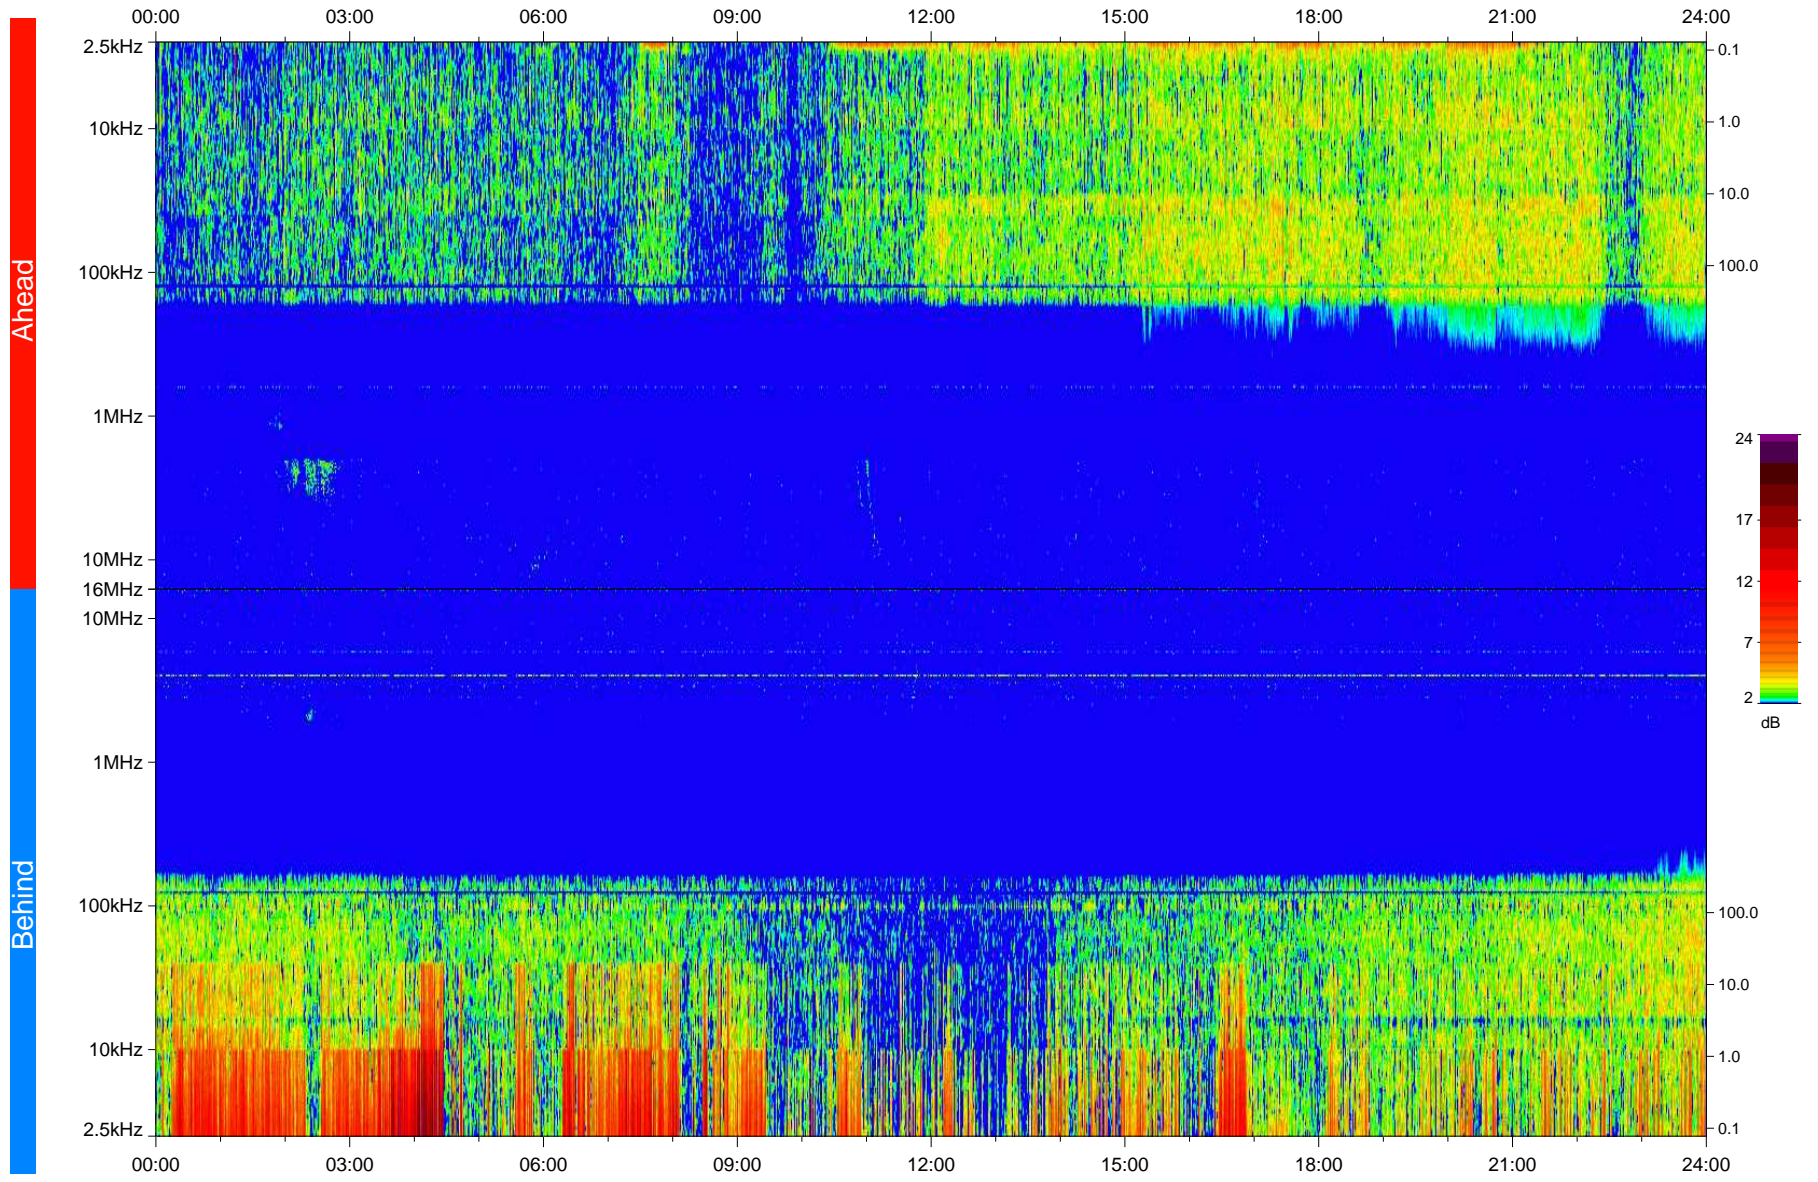

# STEREO/WAVES Daily Summary - 21-May-2009 (DOY 141)

Ahead source file: swaves\_ahead\_2009\_141\_1\_04.fin  
Ahead PSE Angle: 49.5°

Behind PSE Angle: -47.0°  
Behind source file: swaves\_behind\_2009\_141\_1\_04.fin

Time (UTC)

file: stereo\_swaves\_daily-summary\_color\_20090521\_v04  
made by: space.umn.edu on macOS with IDL 8.8.2 on 2022-10-17 07:31:34, with TLib V945 / dynspec V311