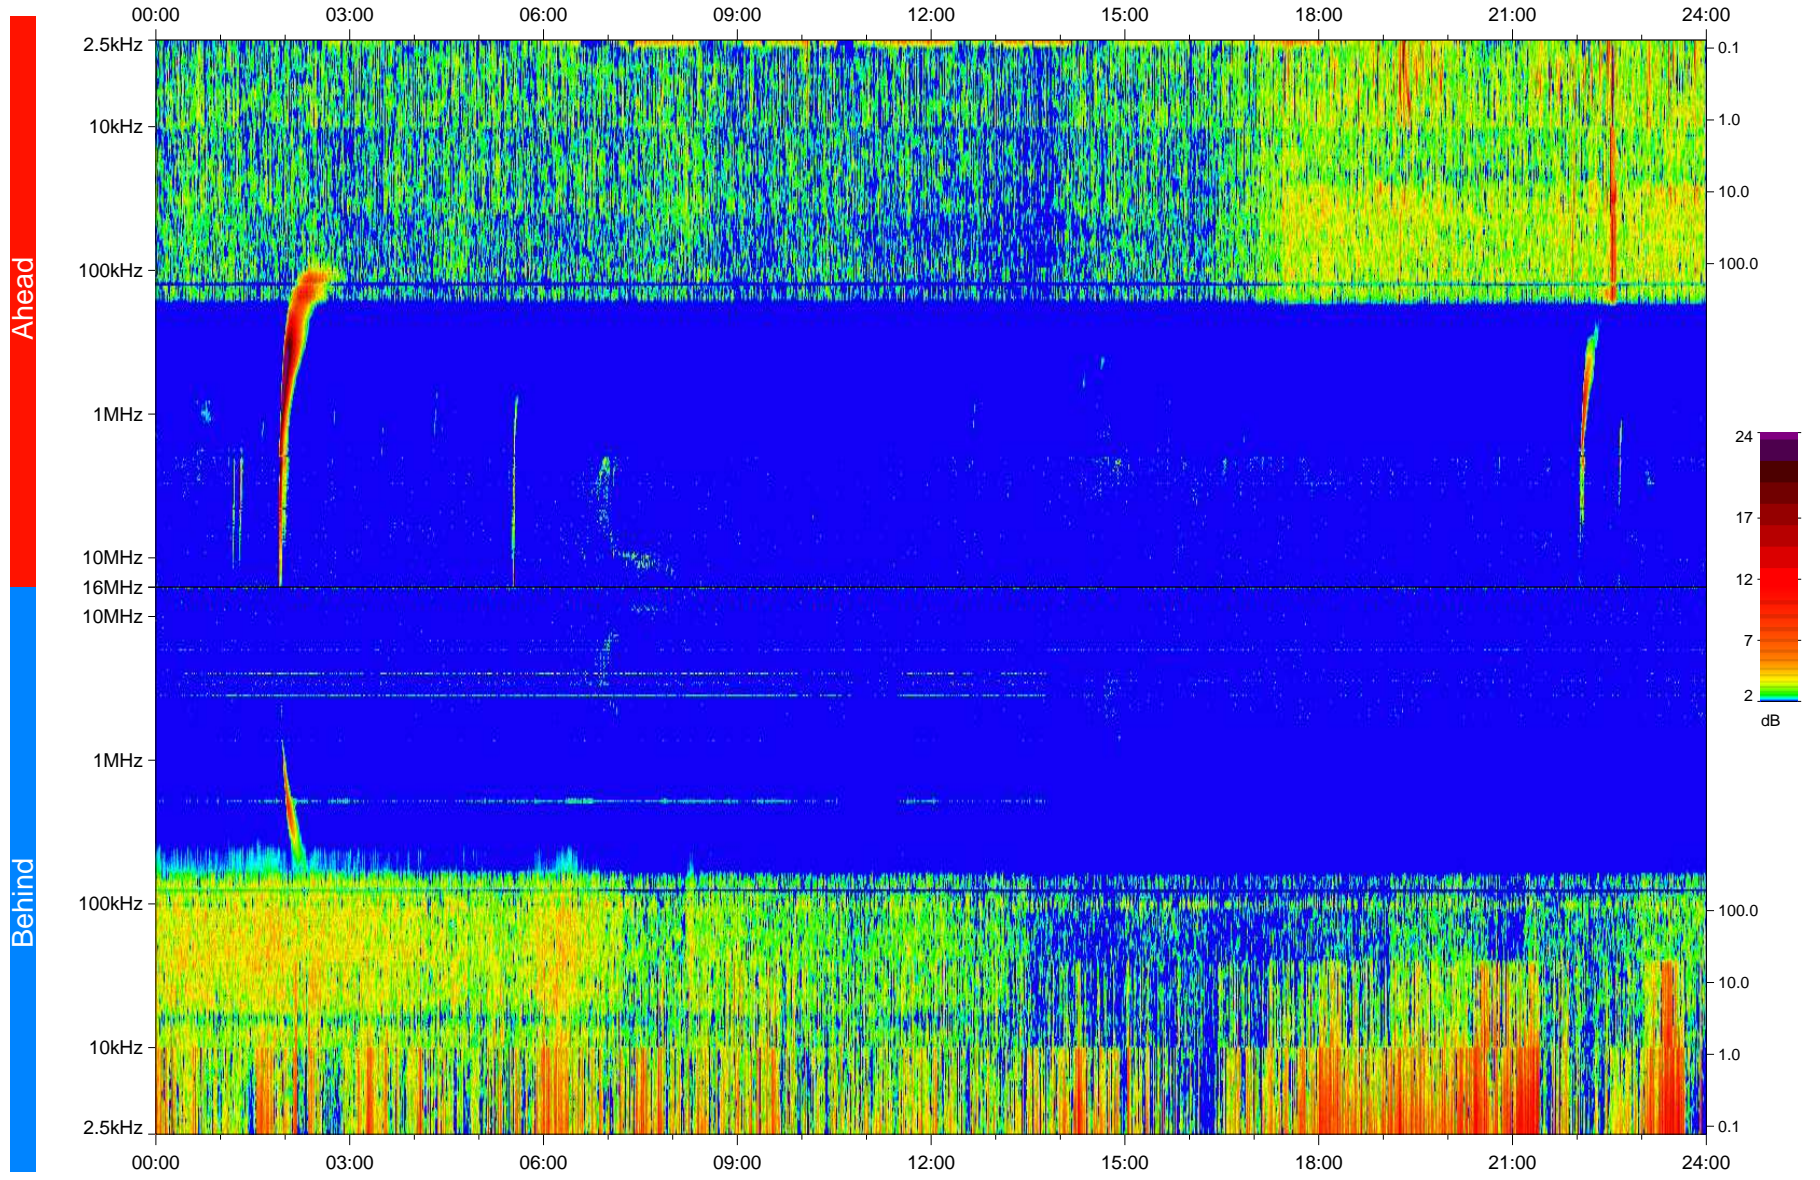

# STEREO/WAVES Daily Summary - 29-Apr-2009 (DOY 119)

Ahead source file: swaves\_ahead\_2009\_119\_1\_04.fin  
Ahead PSE Angle: 47.5°

Behind PSE Angle: -47.0°  
Behind source file: swaves\_behind\_2009\_119\_1\_04.fin

Time (UTC)

file: stereo\_swaves\_daily-summary\_color\_20090429\_v04  
made by: space.umn.edu on macOS with IDL 8.8.2 on 2022-10-17 06:29:01, with TLib V945 / dynspec V311