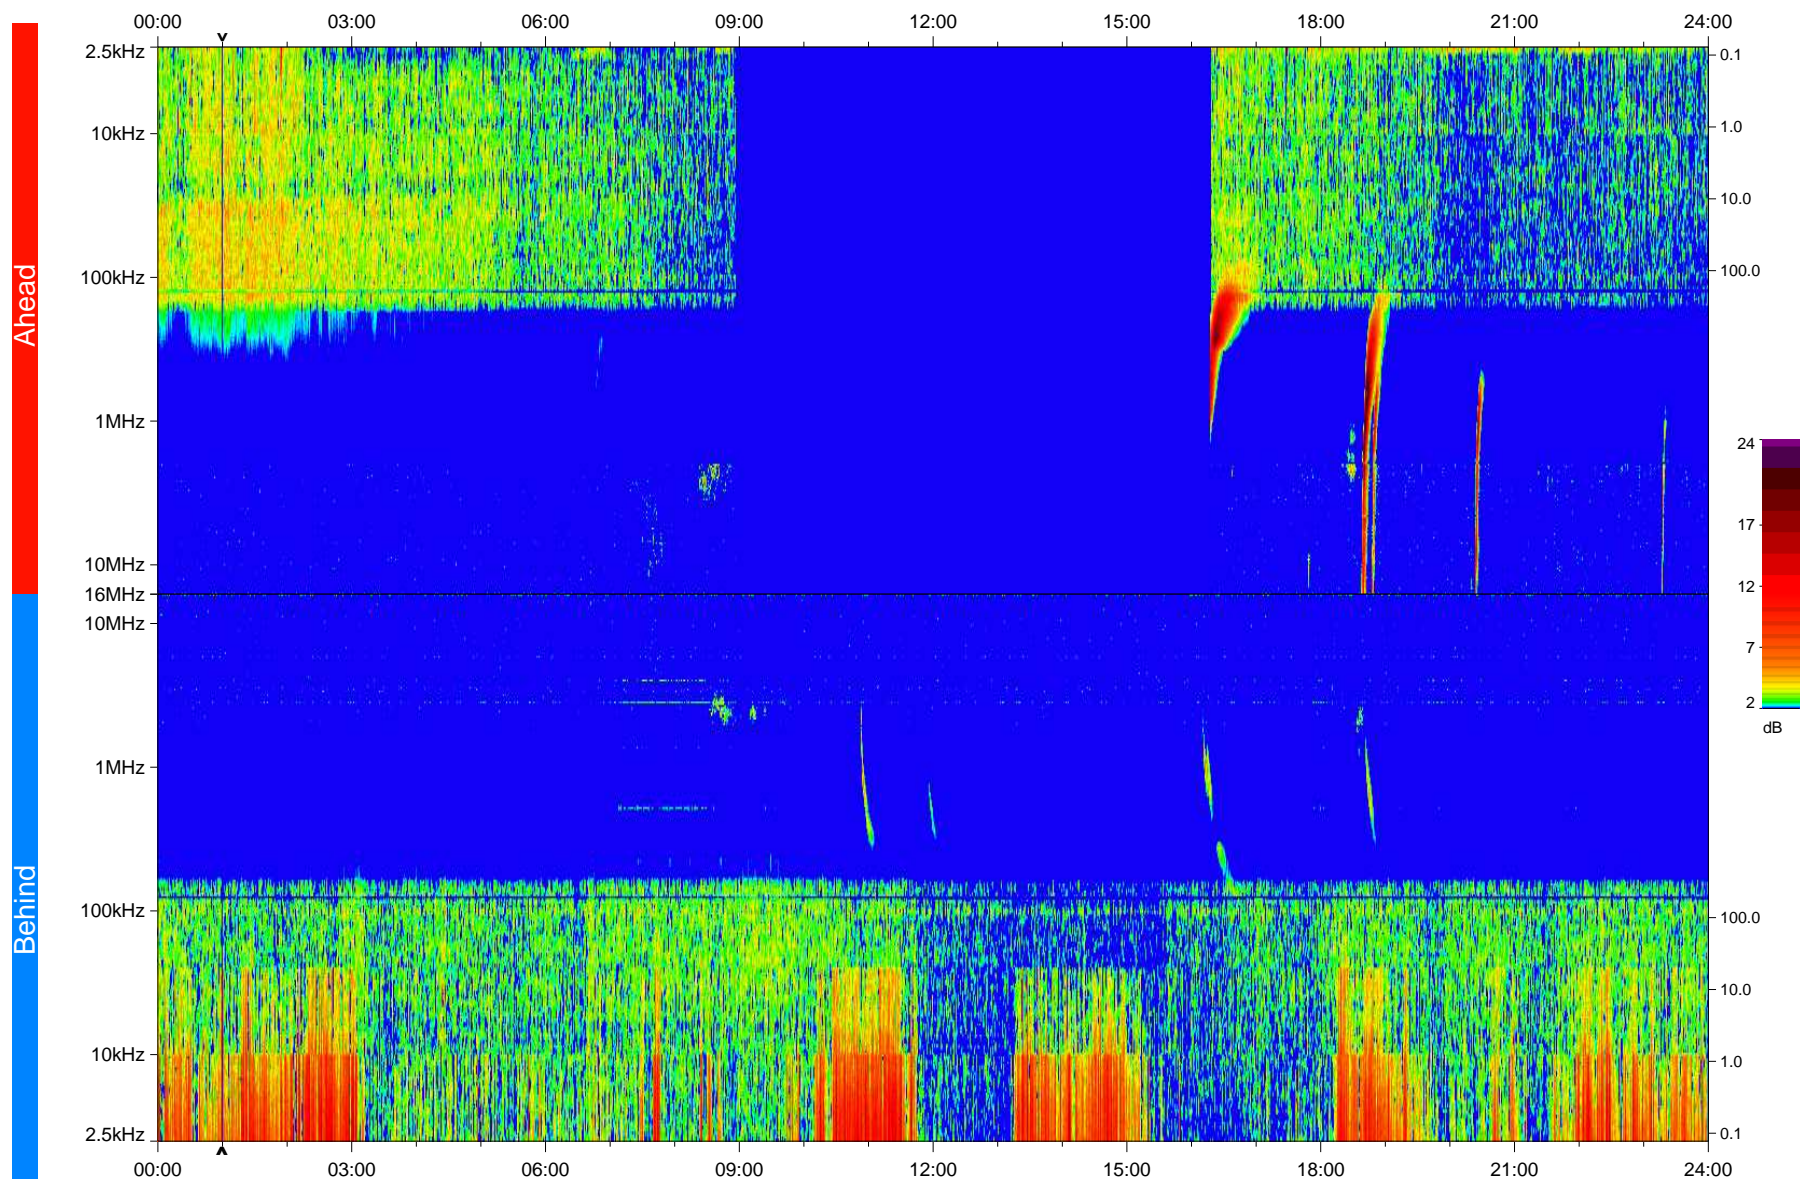

# STEREO/WAVES Daily Summary - 28-Apr-2009 (DOY 118)

Ahead source file: swaves\_ahead\_2009\_118\_1\_04.fin  
Ahead PSE Angle: 47.5°

Behind PSE Angle: -46.9°  
Behind source file: swaves\_behind\_2009\_118\_1\_04.fin

Time (UTC)

file: stereo\_swaves\_daily-summary\_color\_20090428\_v04  
made by: space.umn.edu on macOS with IDL 8.8.2 on 2022-10-17 06:26:16, with TMLib V945 / dynspec V311