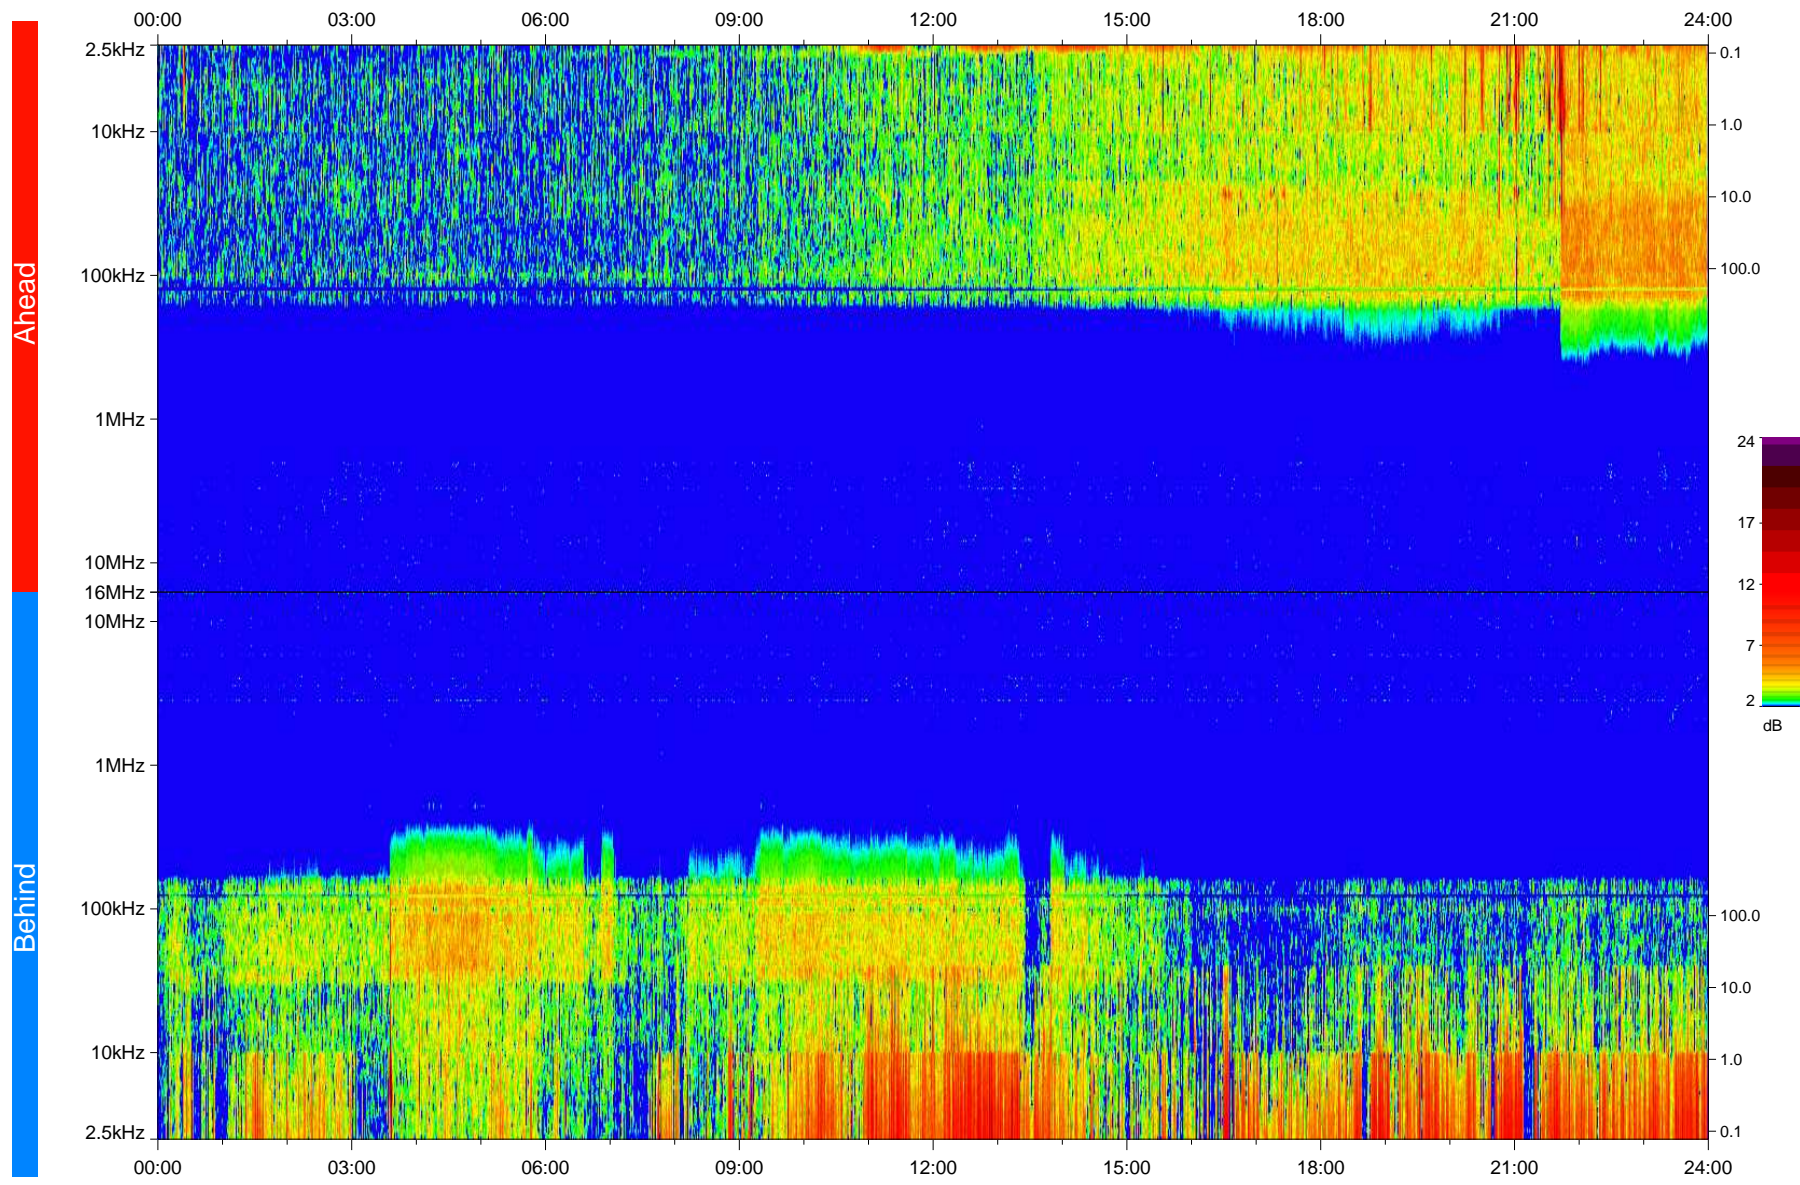

# STEREO/WAVES Daily Summary - 27-Apr-2009 (DOY 117)

Ahead source file: swaves\_ahead\_2009\_117\_1\_04.fin  
Ahead PSE Angle: 47.3°

Behind PSE Angle: -47.0°  
Behind source file: swaves\_behind\_2009\_117\_1\_04.fin

Time (UTC)

file: stereo\_swaves\_daily-summary\_color\_20090427\_v04  
made by: space.umn.edu on macOS with IDL 8.8.2 on 2022-10-17 06:23:41, with TLib V945 / dynspec V311