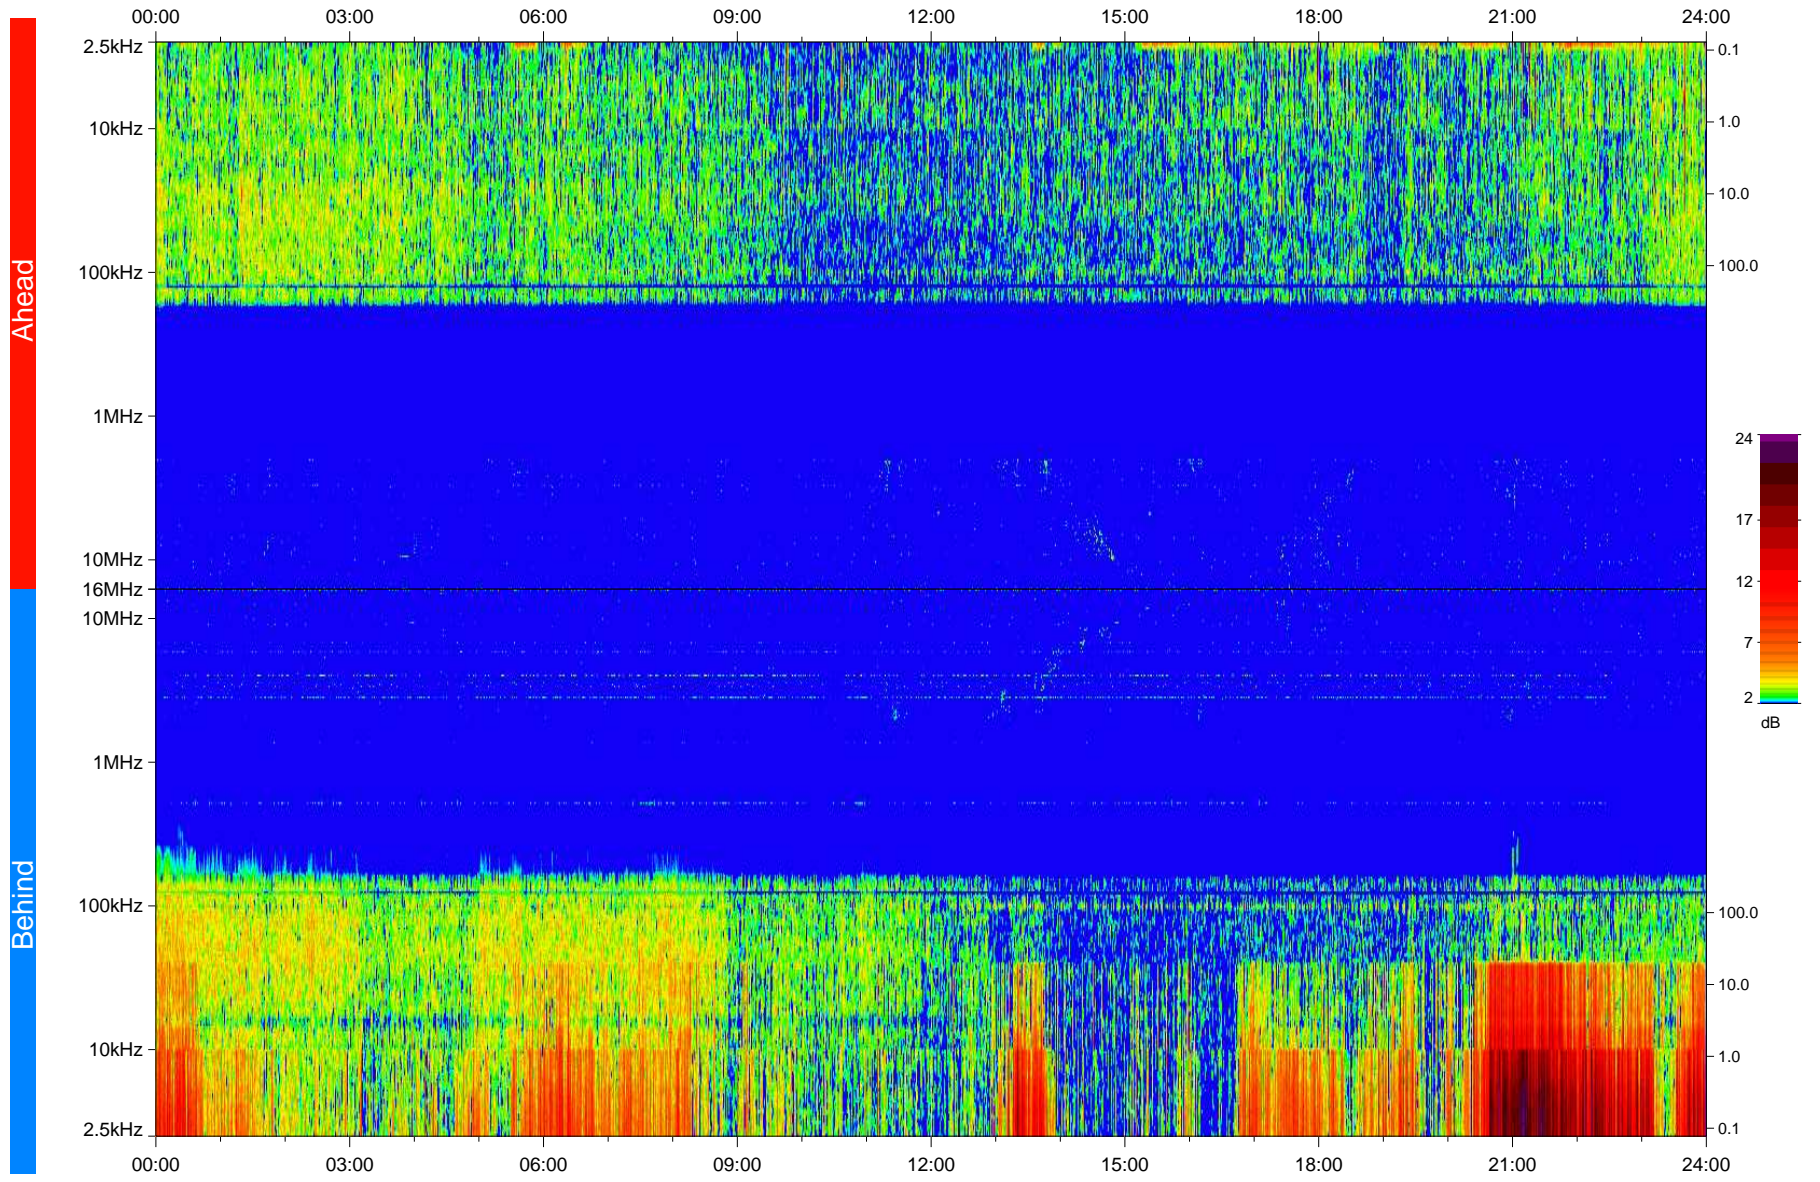

STEREO/WAVES Daily Summary - 25-Apr-2009 (DOY 115)

Ahead source file: swaves_ahead_2009_115_1_04.fin
Ahead PSE Angle: 47.2°

Behind PSE Angle: -47.0°
Behind source file: swaves_behind_2009_115_1_04.fin

Time (UTC)

file: stereo_swaves_daily-summary_color_20090425_v04
made by: space.umn.edu on macOS with IDL 8.8.2 on 2022-10-17 06:18:01, with TMLib V945 / dynspec V311