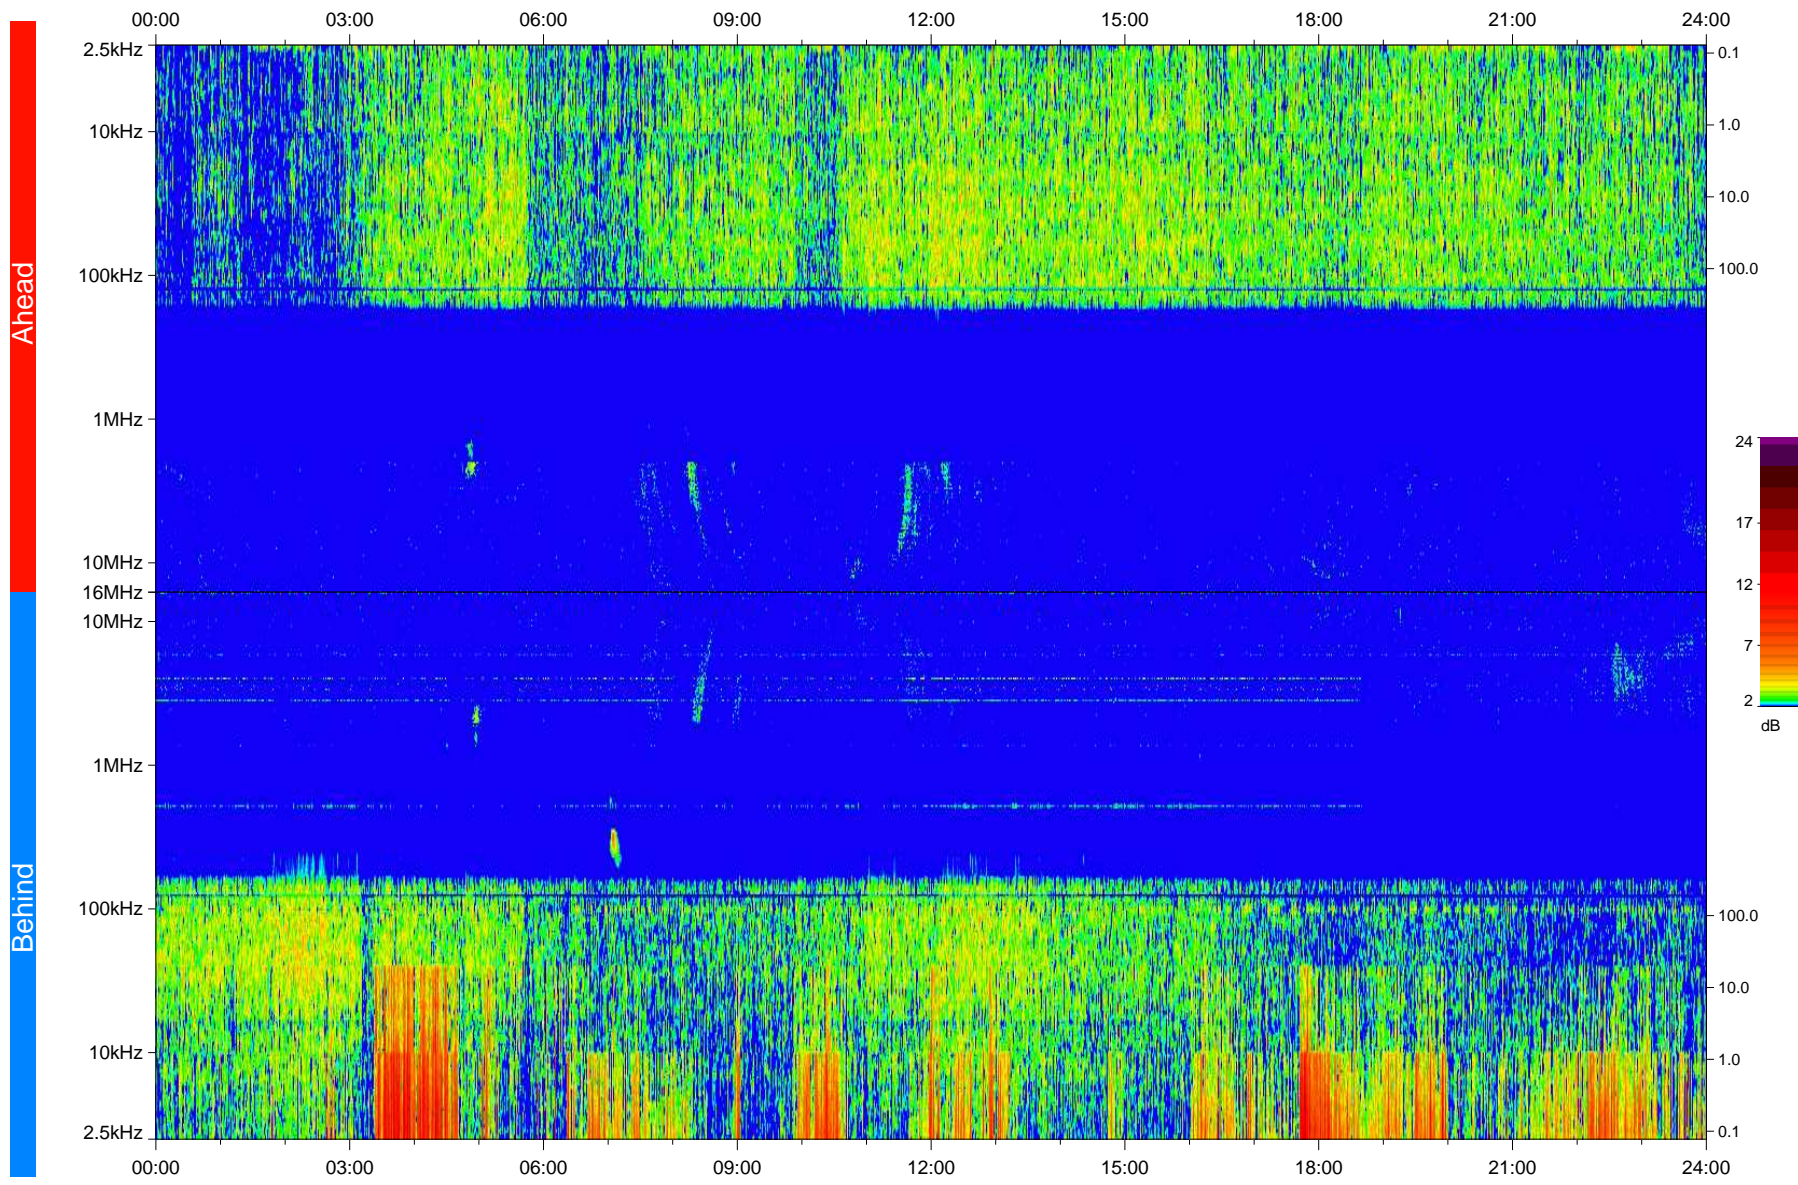

# STEREO/WAVES Daily Summary - 23-Apr-2009 (DOY 113)

Ahead source file: swaves\_ahead\_2009\_113\_1\_04.fin  
Ahead PSE Angle: 47.0°

Behind PSE Angle: -47.0°  
Behind source file: swaves\_behind\_2009\_113\_1\_04.fin

Time (UTC)

file: stereo\_swaves\_daily-summary\_color\_20090423\_v04  
made by: space.umn.edu on macOS with IDL 8.8.2 on 2022-10-17 06:12:17, with TLib V945 / dynspec V311