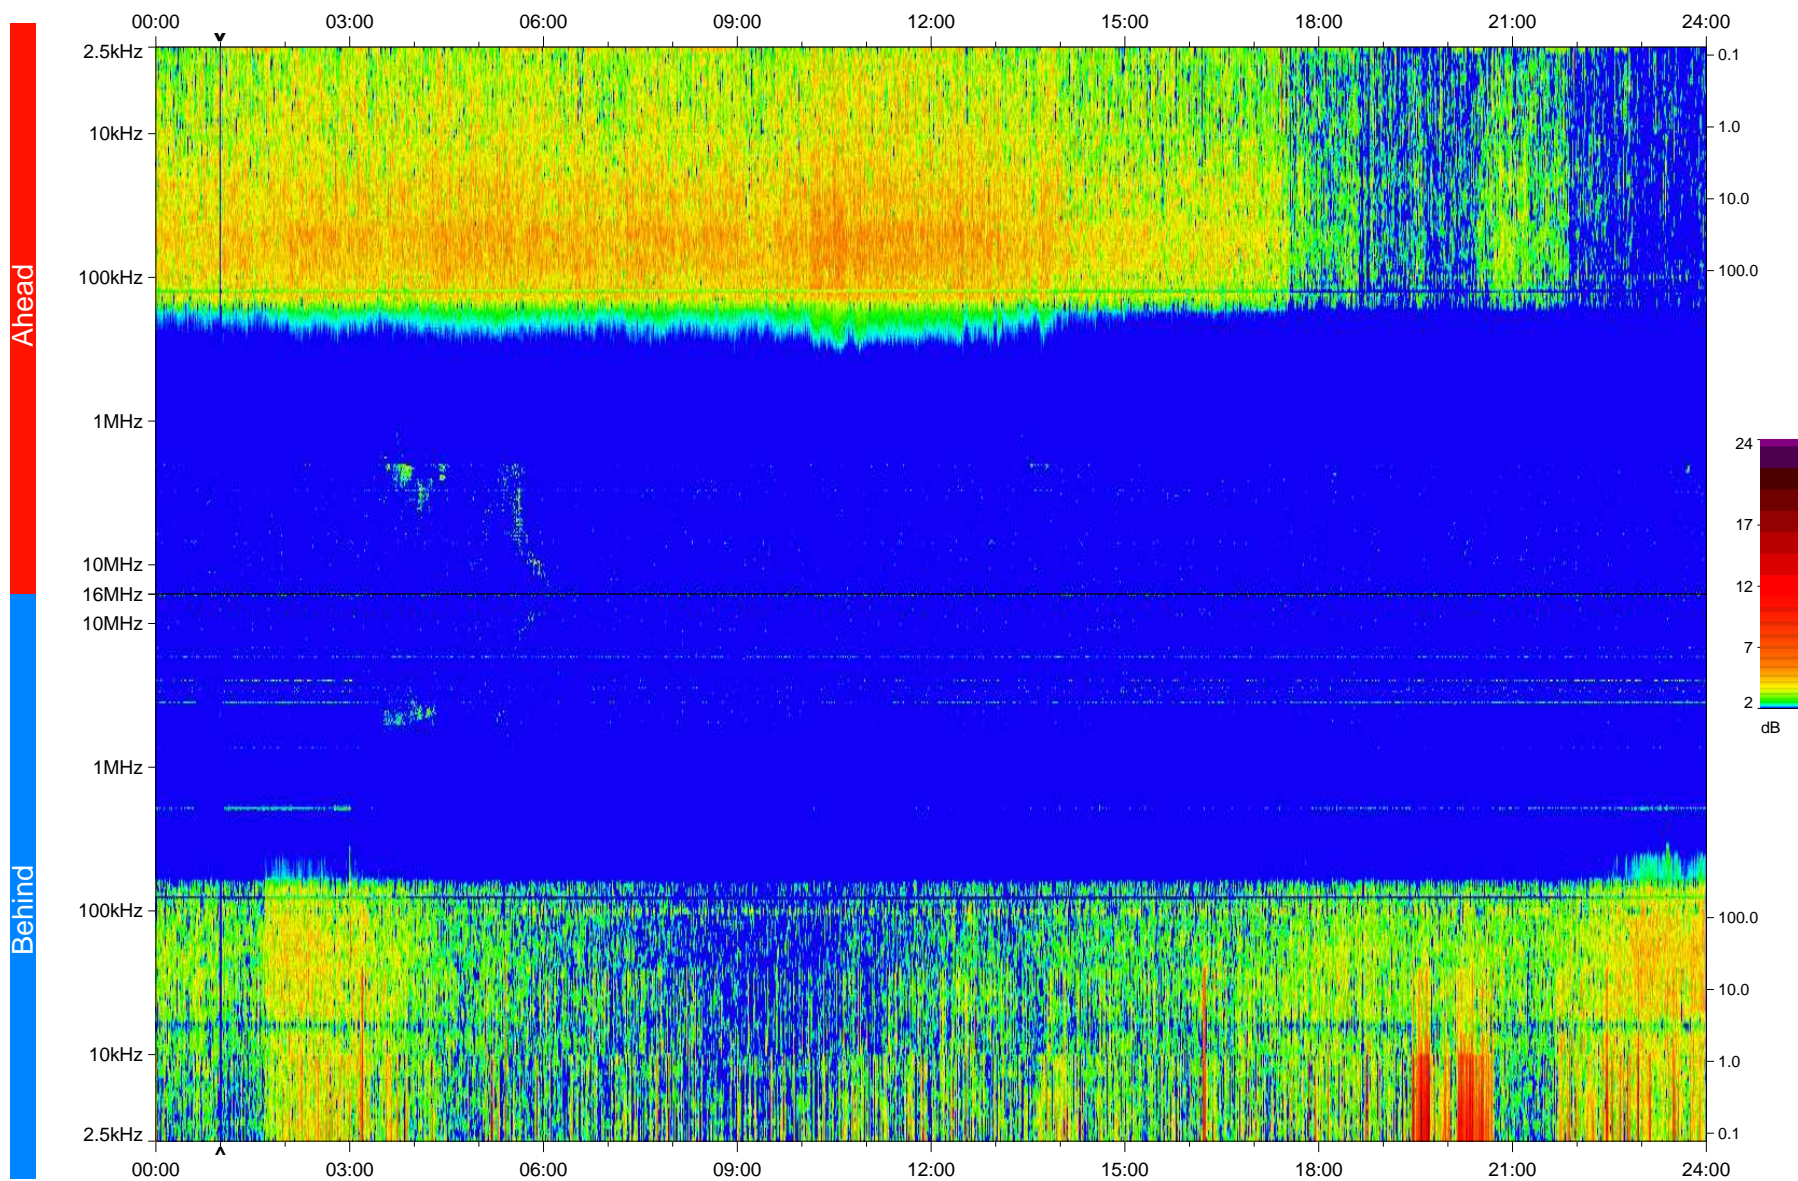

# STEREO/WAVES Daily Summary - 22-Apr-2009 (DOY 112)

Ahead source file: swaves\_ahead\_2009\_112\_1\_04.fin  
Ahead PSE Angle: 47.0°

Behind PSE Angle: -47.0°  
Behind source file: swaves\_behind\_2009\_112\_1\_04.fin

Time (UTC)

file: stereo\_swaves\_daily-summary\_color\_20090422\_v04  
made by: space.umn.edu on macOS with IDL 8.8.2 on 2022-10-17 06:09:24, with TLib V945 / dynspec V311