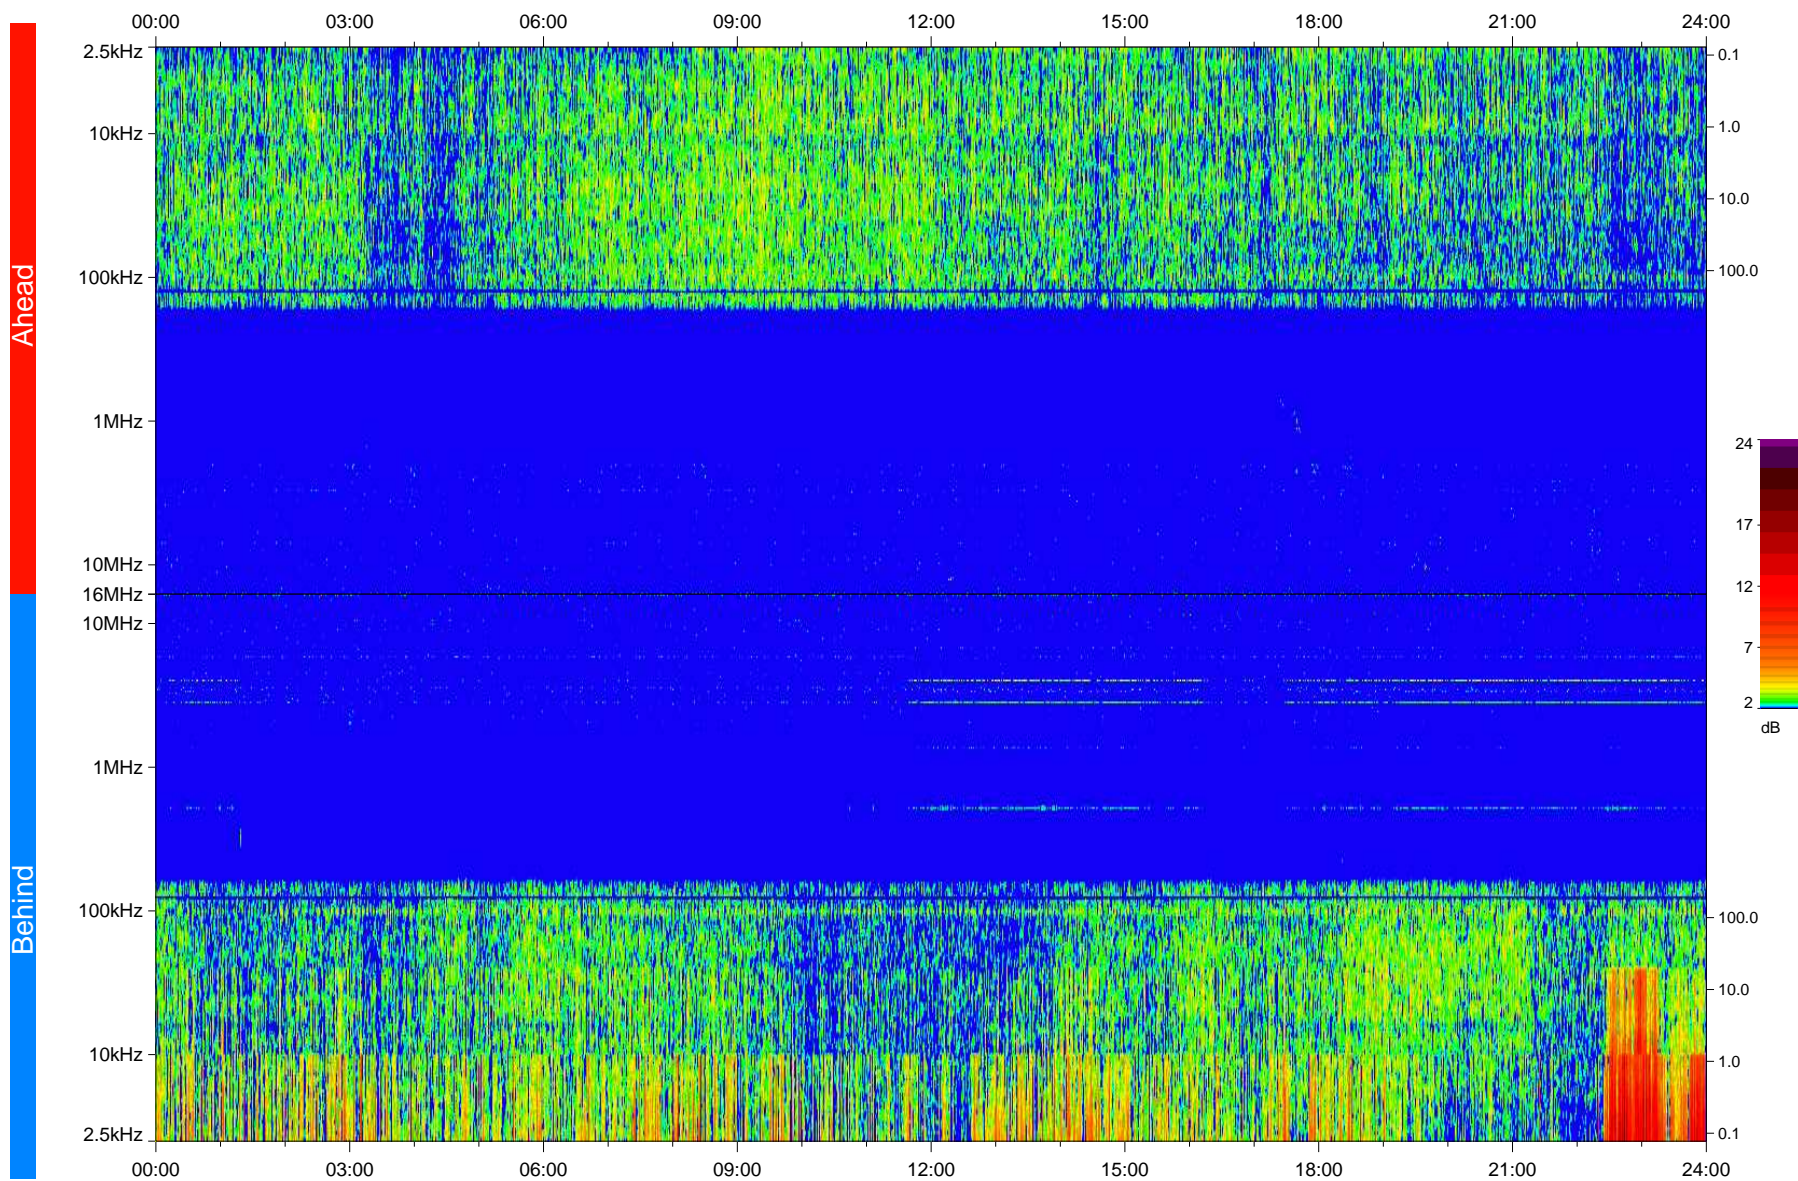

STEREO/WAVES Daily Summary - 15-Apr-2009 (DOY 105)

Ahead source file: swaves_ahead_2009_105_1_05.fin
Ahead PSE Angle: 46.4°

Behind PSE Angle: -47.2°
Behind source file: swaves_behind_2009_105_1_05.fin

Time (UTC)

file: stereo_swaves_daily-summary_color_20090415_v04
made by: space.umn.edu on macOS with IDL 8.8.2 on 2022-10-17 05:49:24, with TLib V945 / dynspec V311