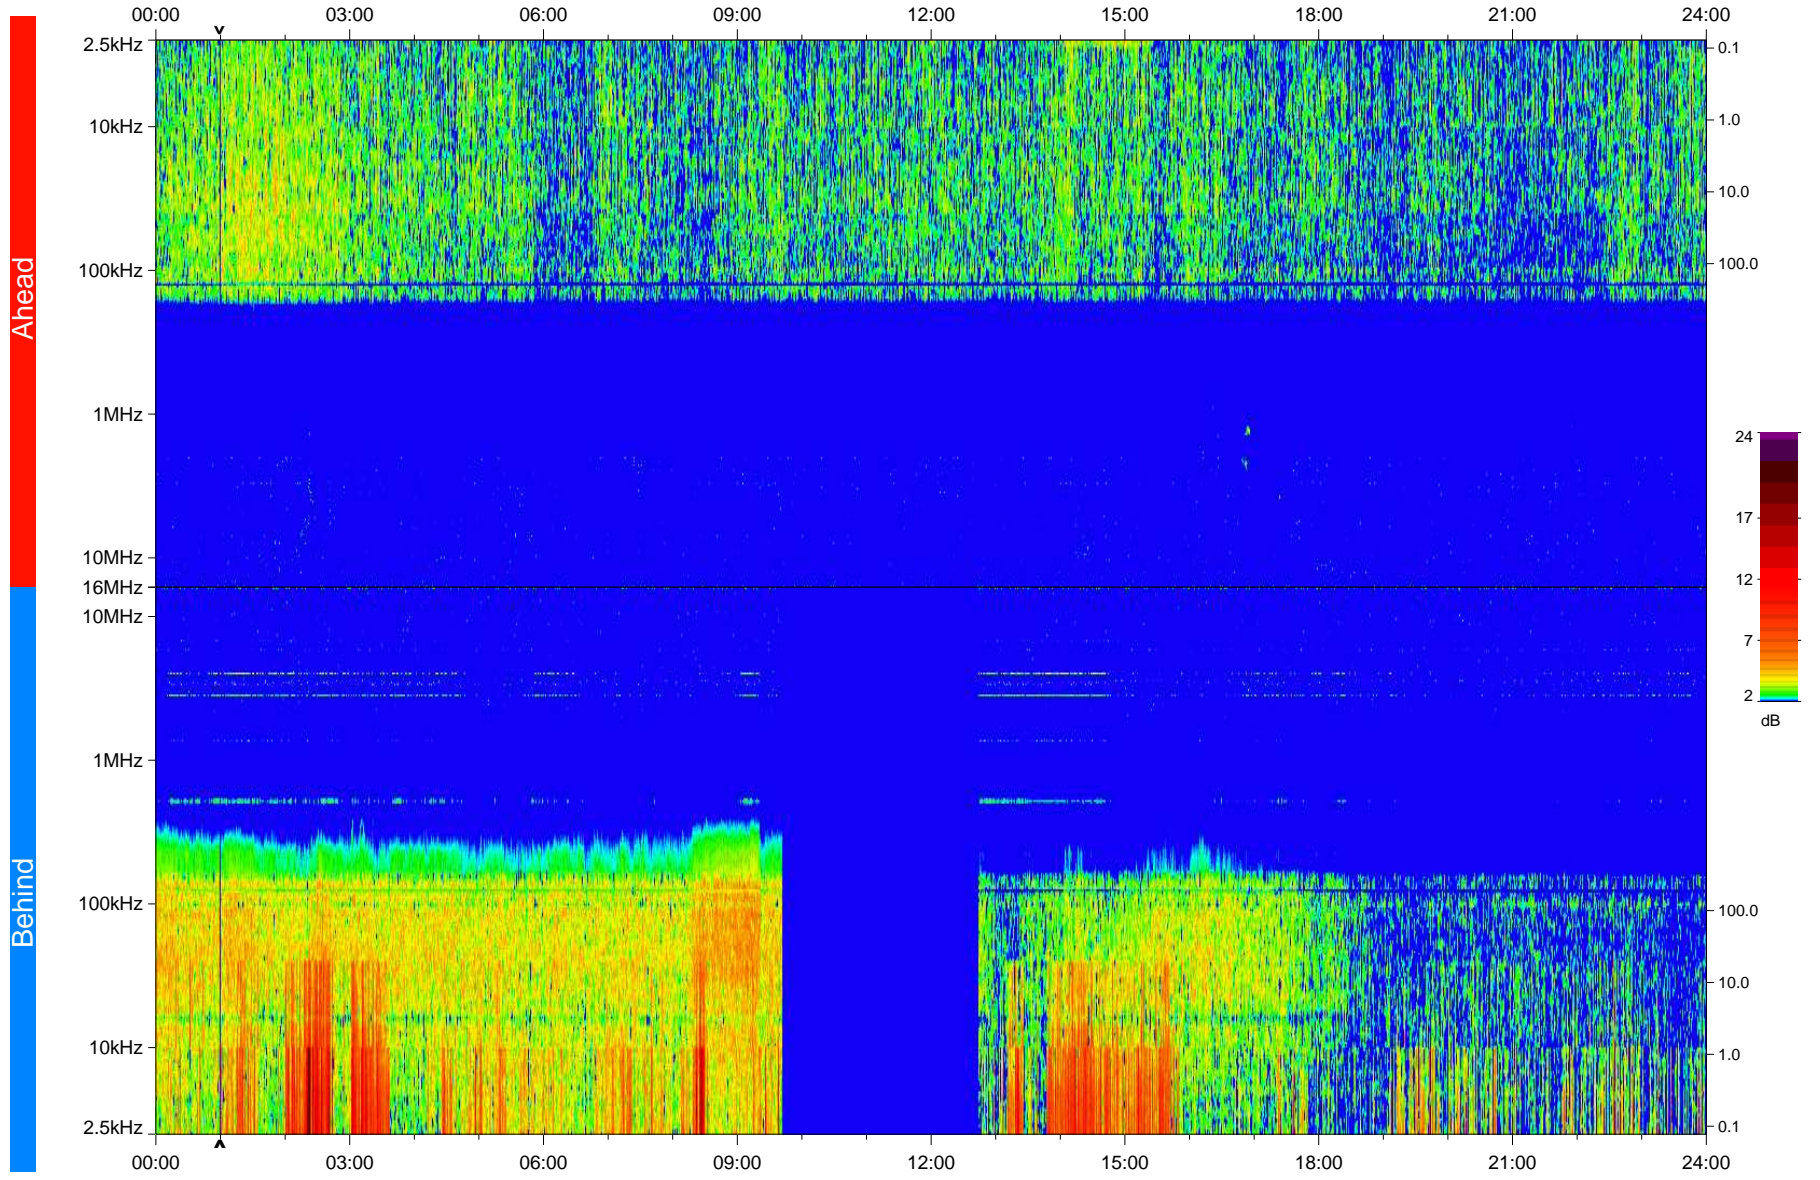

STEREO/WAVES Daily Summary - 14-Apr-2009 (DOY 104)

Ahead source file: swaves_ahead_2009_104_1_04.fin
Ahead PSE Angle: 46.4°

Behind PSE Angle: -47.2°
Behind source file: swaves_behind_2009_104_1_04.fin

Time (UTC)

file: stereo_swaves_daily-summary_color_20090414_v04
made by: space.umn.edu on macOS with IDL 8.8.2 on 2022-10-17 05:46:36, with TLib V945 / dynspec V311