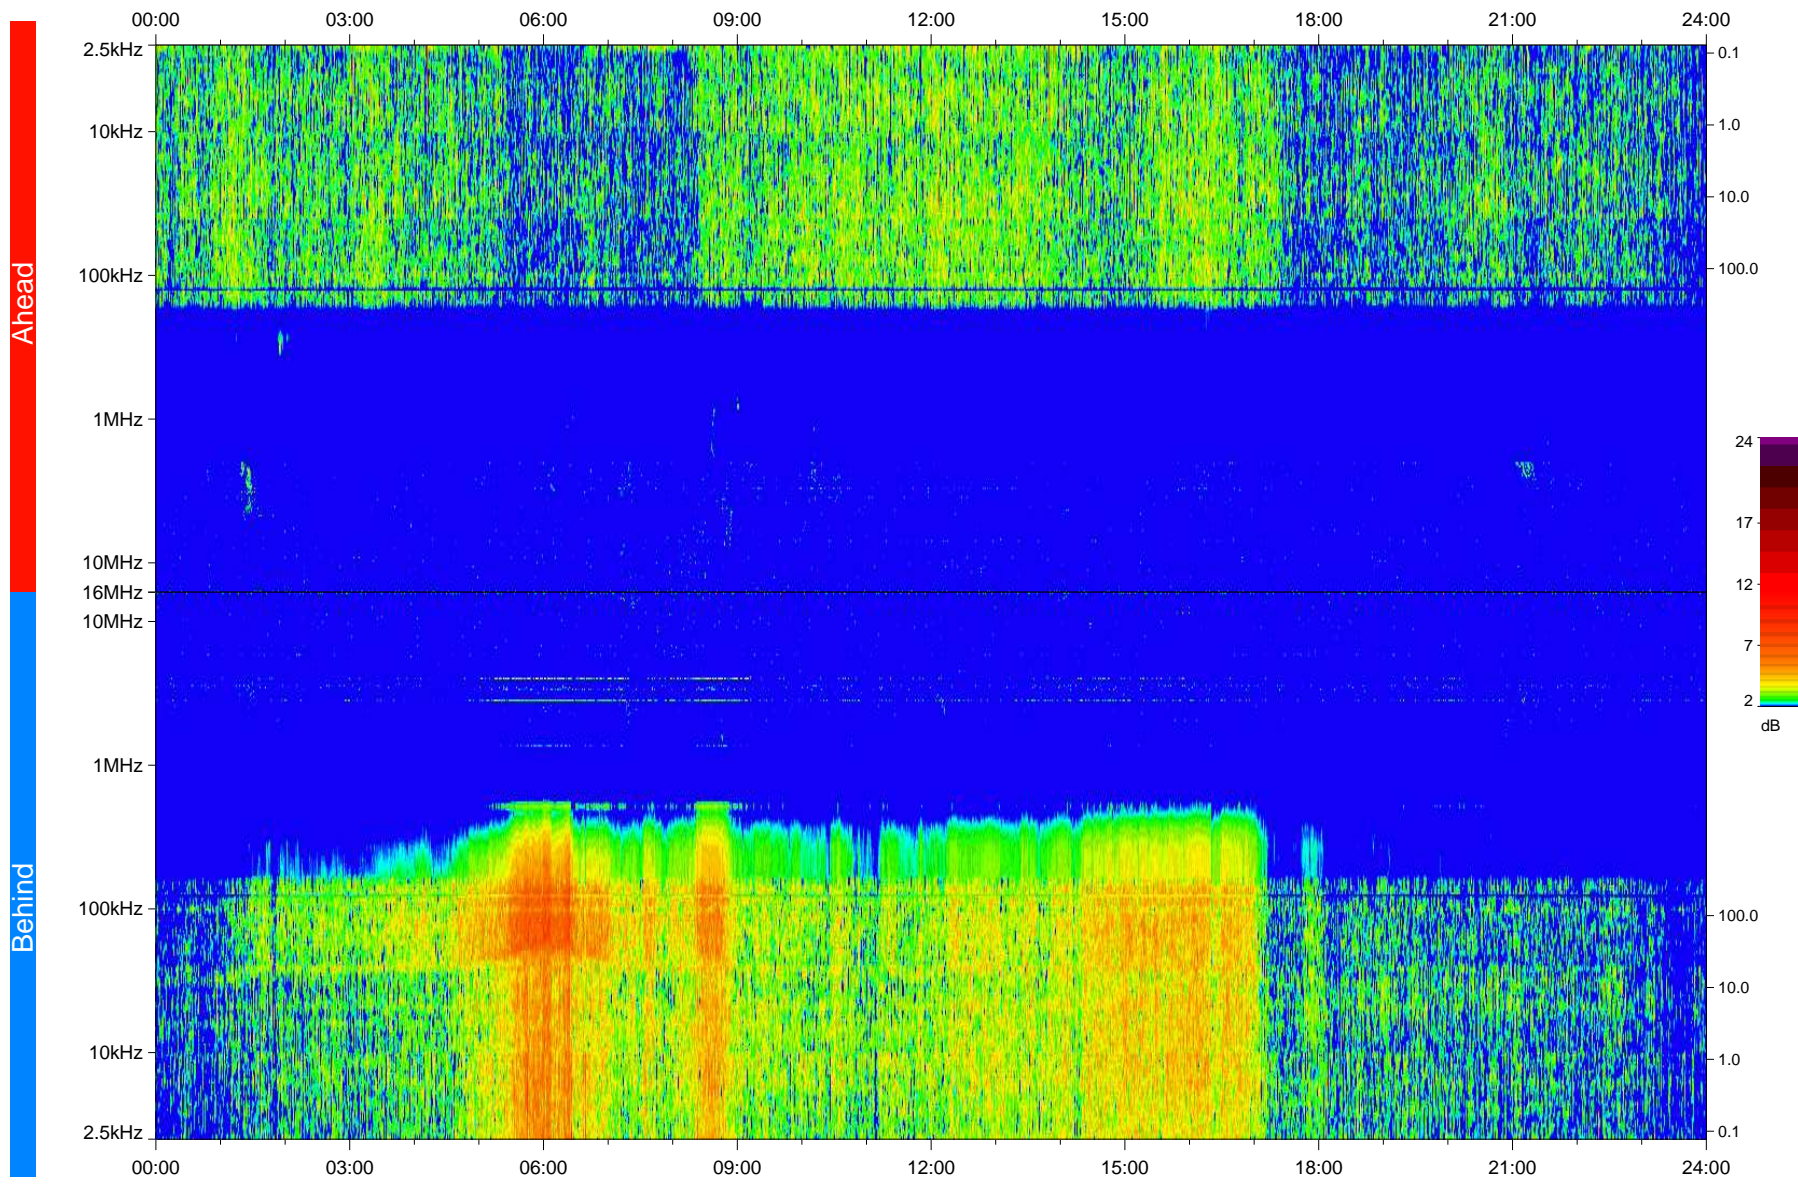

# STEREO/WAVES Daily Summary - 13-Apr-2009 (DOY 103)

Ahead source file: swaves\_ahead\_2009\_103\_1\_05.fin  
Ahead PSE Angle: 46.3°

Behind PSE Angle: -47.1°  
Behind source file: swaves\_behind\_2009\_103\_1\_04.fin

Time (UTC)

file: stereo\_swaves\_daily-summary\_color\_20090413\_v04  
made by: space.umn.edu on macOS with IDL 8.8.2 on 2022-10-17 05:43:51, with TLib V945 / dynspec V311