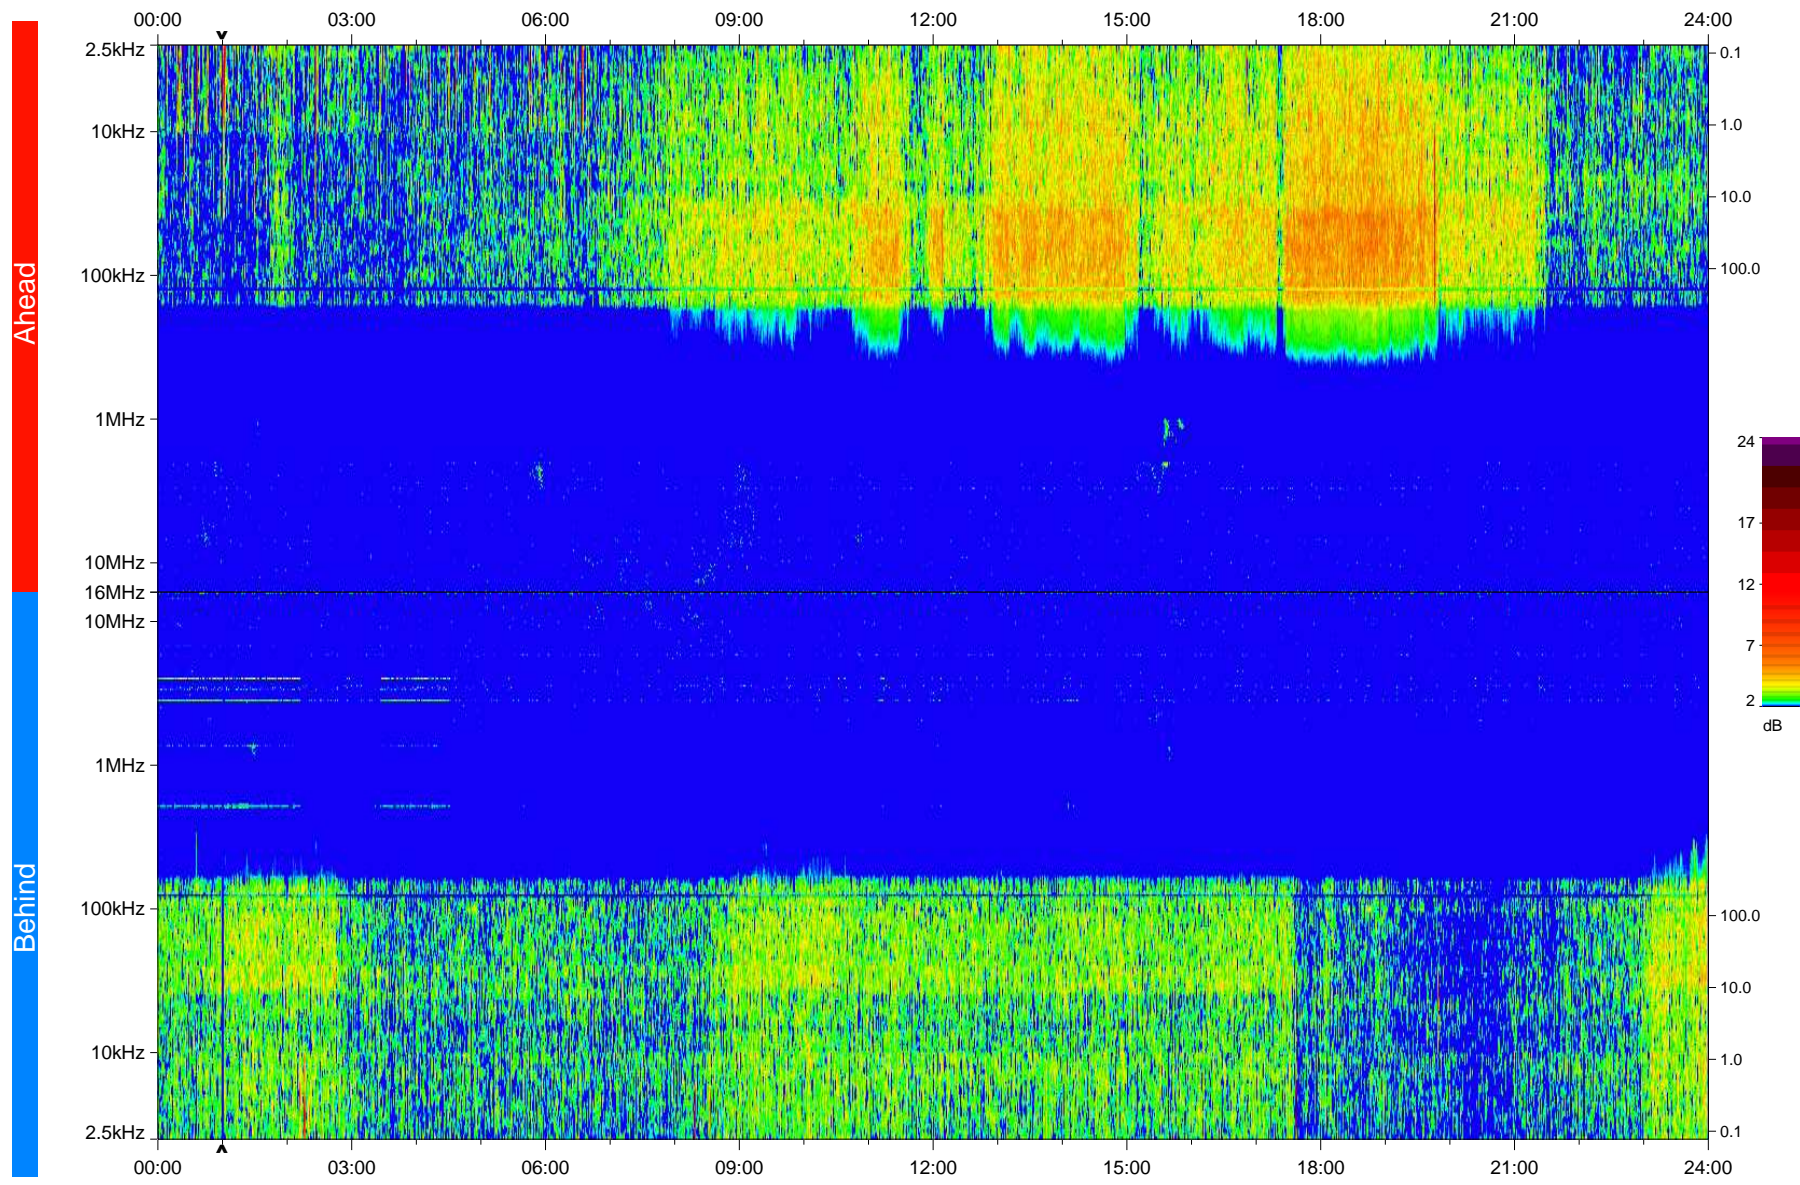

STEREO/WAVES Daily Summary - 12-Apr-2009 (DOY 102)

Ahead source file: swaves_ahead_2009_102_1_04.fin
Ahead PSE Angle: 46.2°

Behind PSE Angle: -47.1°
Behind source file: swaves_behind_2009_102_1_04.fin

Time (UTC)

file: stereo_swaves_daily-summary_color_20090412_v04
made by: space.umn.edu on macOS with IDL 8.8.2 on 2022-10-17 05:41:00, with TLib V945 / dynspec V311