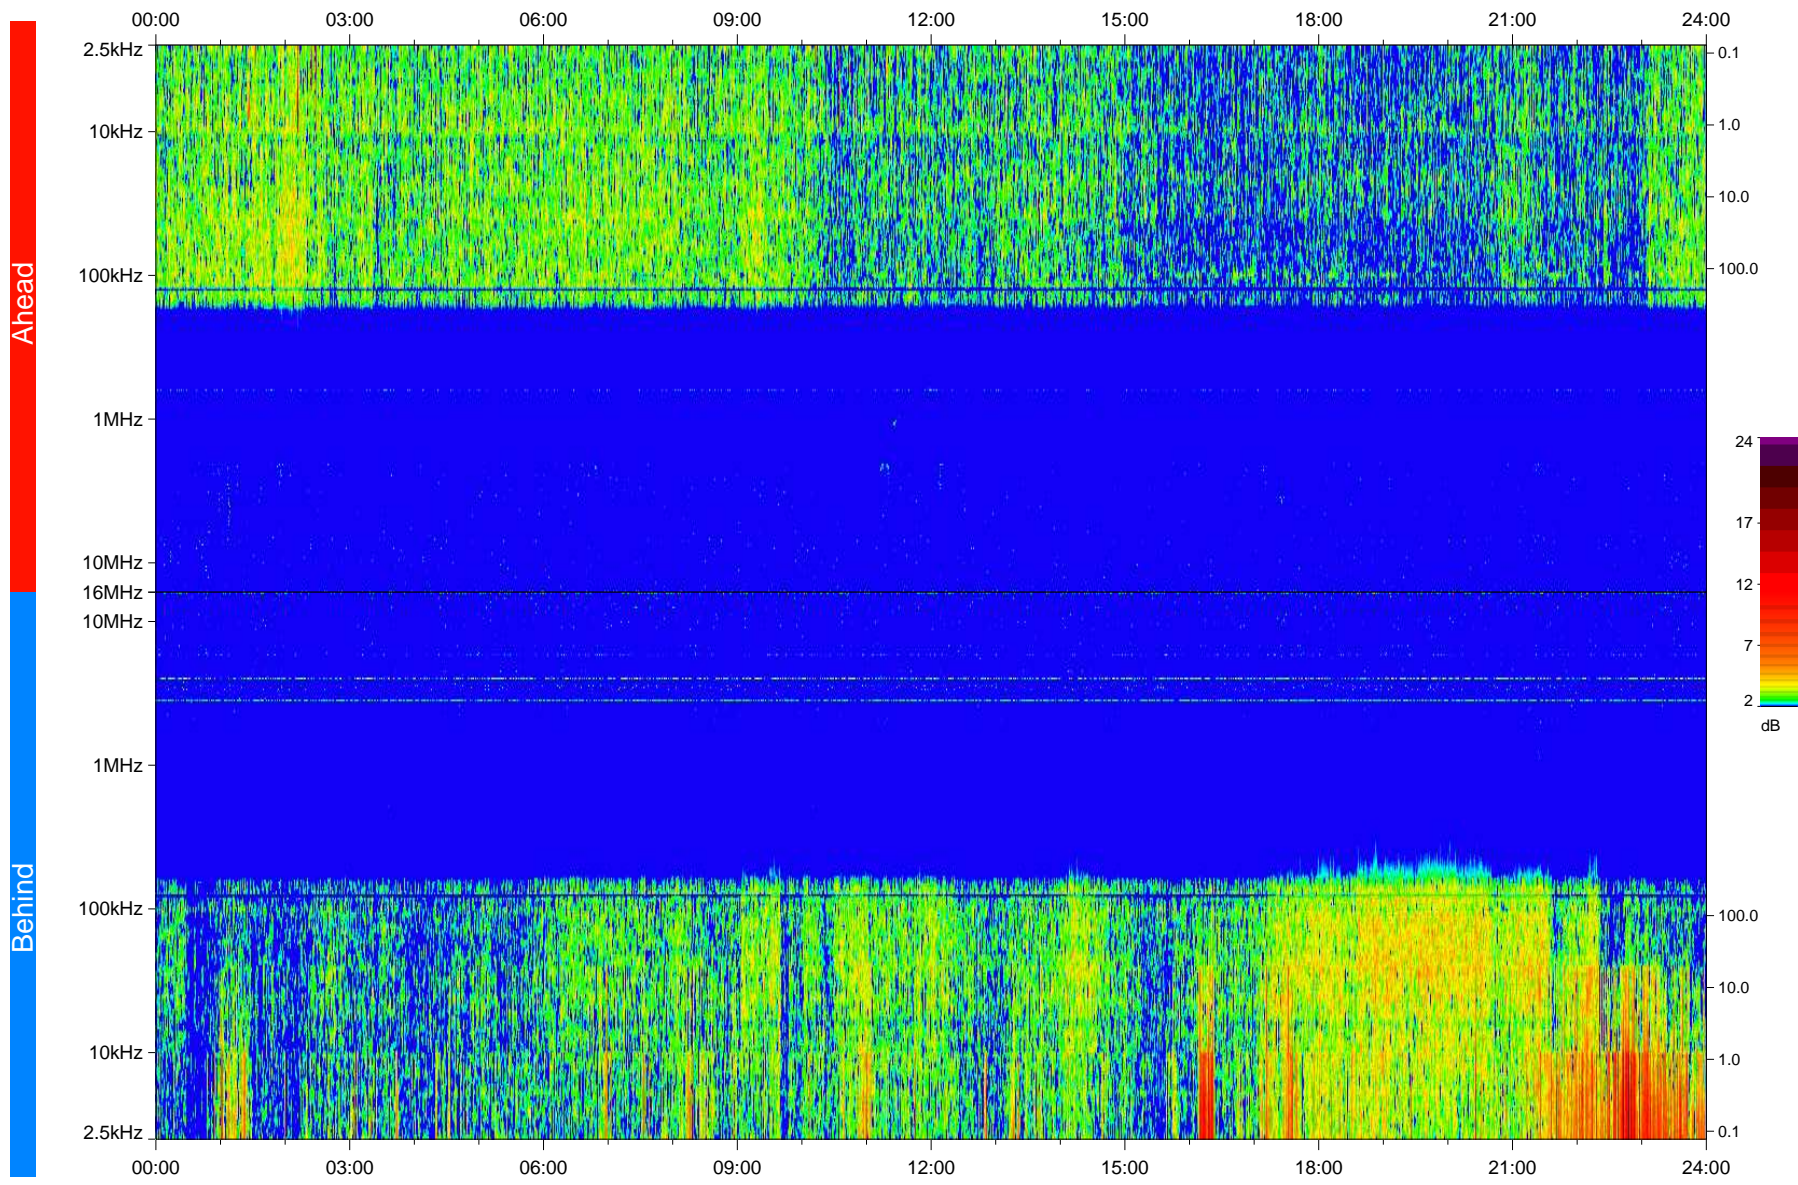

# STEREO/WAVES Daily Summary - 07-Apr-2009 (DOY 097)

Ahead source file: swaves\_ahead\_2009\_097\_1\_04.fin  
Ahead PSE Angle: 45.9°

Behind PSE Angle: -47.2°  
Behind source file: swaves\_behind\_2009\_097\_1\_04.fin

Time (UTC)

file: stereo\_swaves\_daily-summary\_color\_20090407\_v04  
made by: space.umn.edu on macOS with IDL 8.8.2 on 2022-10-17 05:26:49, with TMLib V945 / dynspec V311