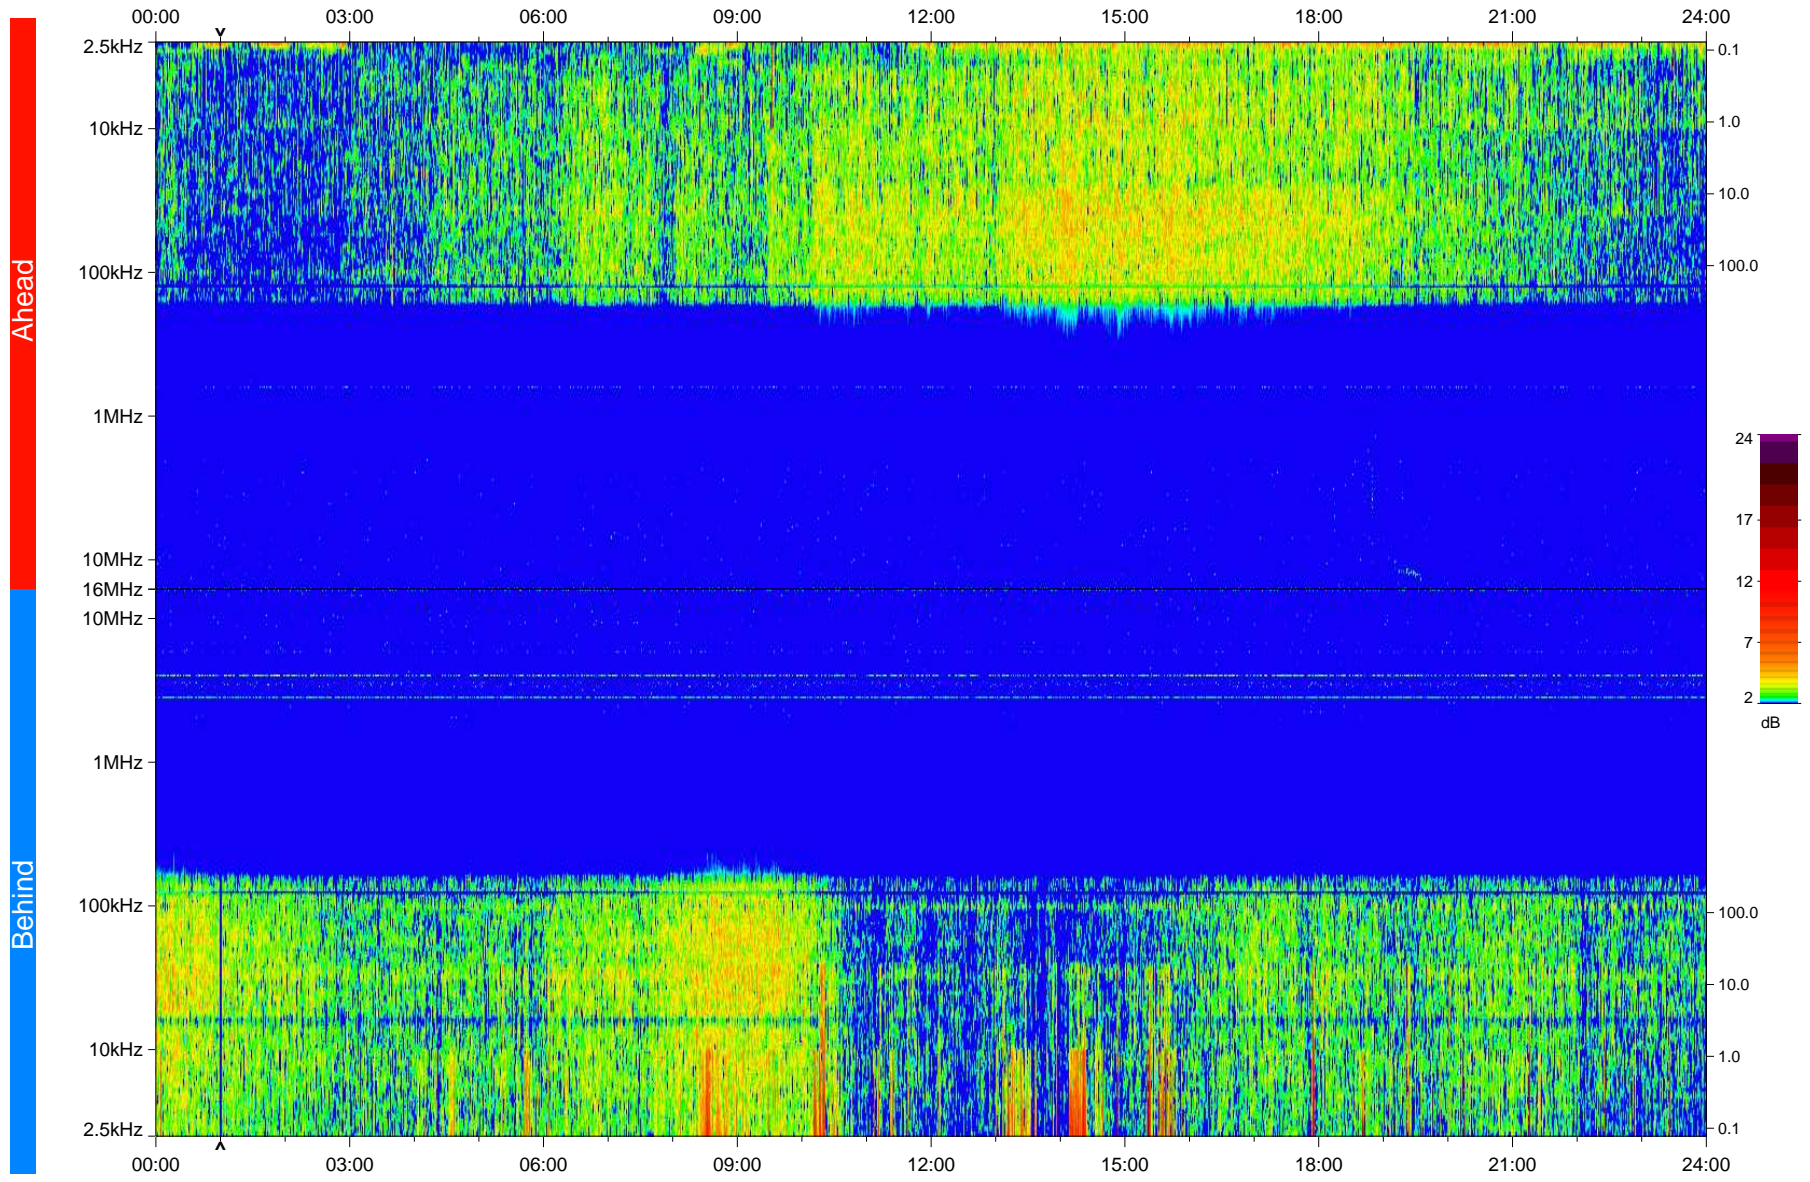

# STEREO/WAVES Daily Summary - 02-Apr-2009 (DOY 092)

Ahead source file: swaves\_ahead\_2009\_092\_1\_04.fin  
Ahead PSE Angle: 45.5°

Behind PSE Angle: -47.3°  
Behind source file: swaves\_behind\_2009\_092\_1\_04.fin

Time (UTC)

file: stereo\_swaves\_daily-summary\_color\_20090402\_v04  
made by: space.umn.edu on macOS with IDL 8.8.2 on 2022-10-17 05:12:35, with TLib V945 / dynspec V311