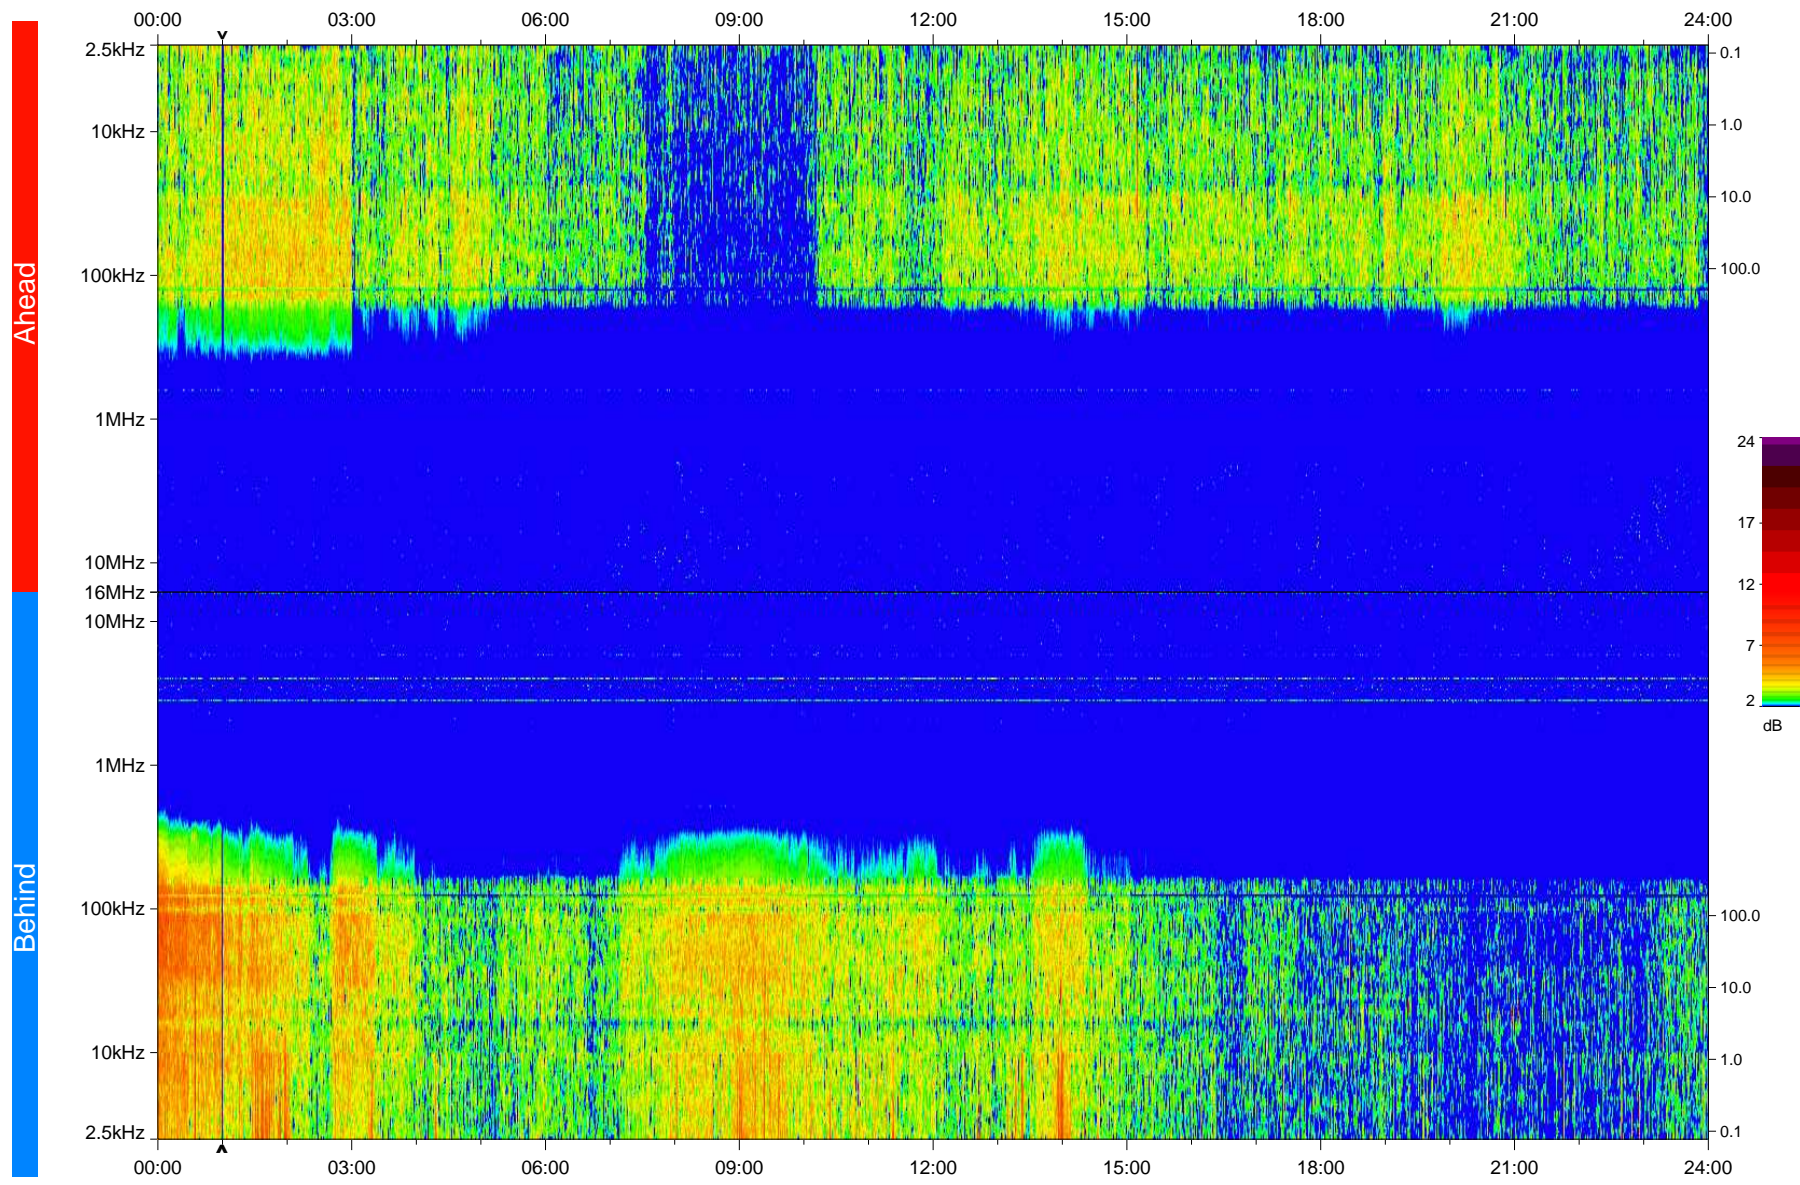

# STEREO/WAVES Daily Summary - 31-Mar-2009 (DOY 090)

Ahead source file: swaves\_ahead\_2009\_090\_1\_04.fin  
Ahead PSE Angle: 45.4°

Behind PSE Angle: -47.3°  
Behind source file: swaves\_behind\_2009\_090\_1\_04.fin

Time (UTC)

file: stereo\_swaves\_daily-summary\_color\_20090331\_v04  
made by: space.umn.edu on macOS with IDL 8.8.2 on 2022-10-17 05:06:51, with TLib V945 / dynspec V311