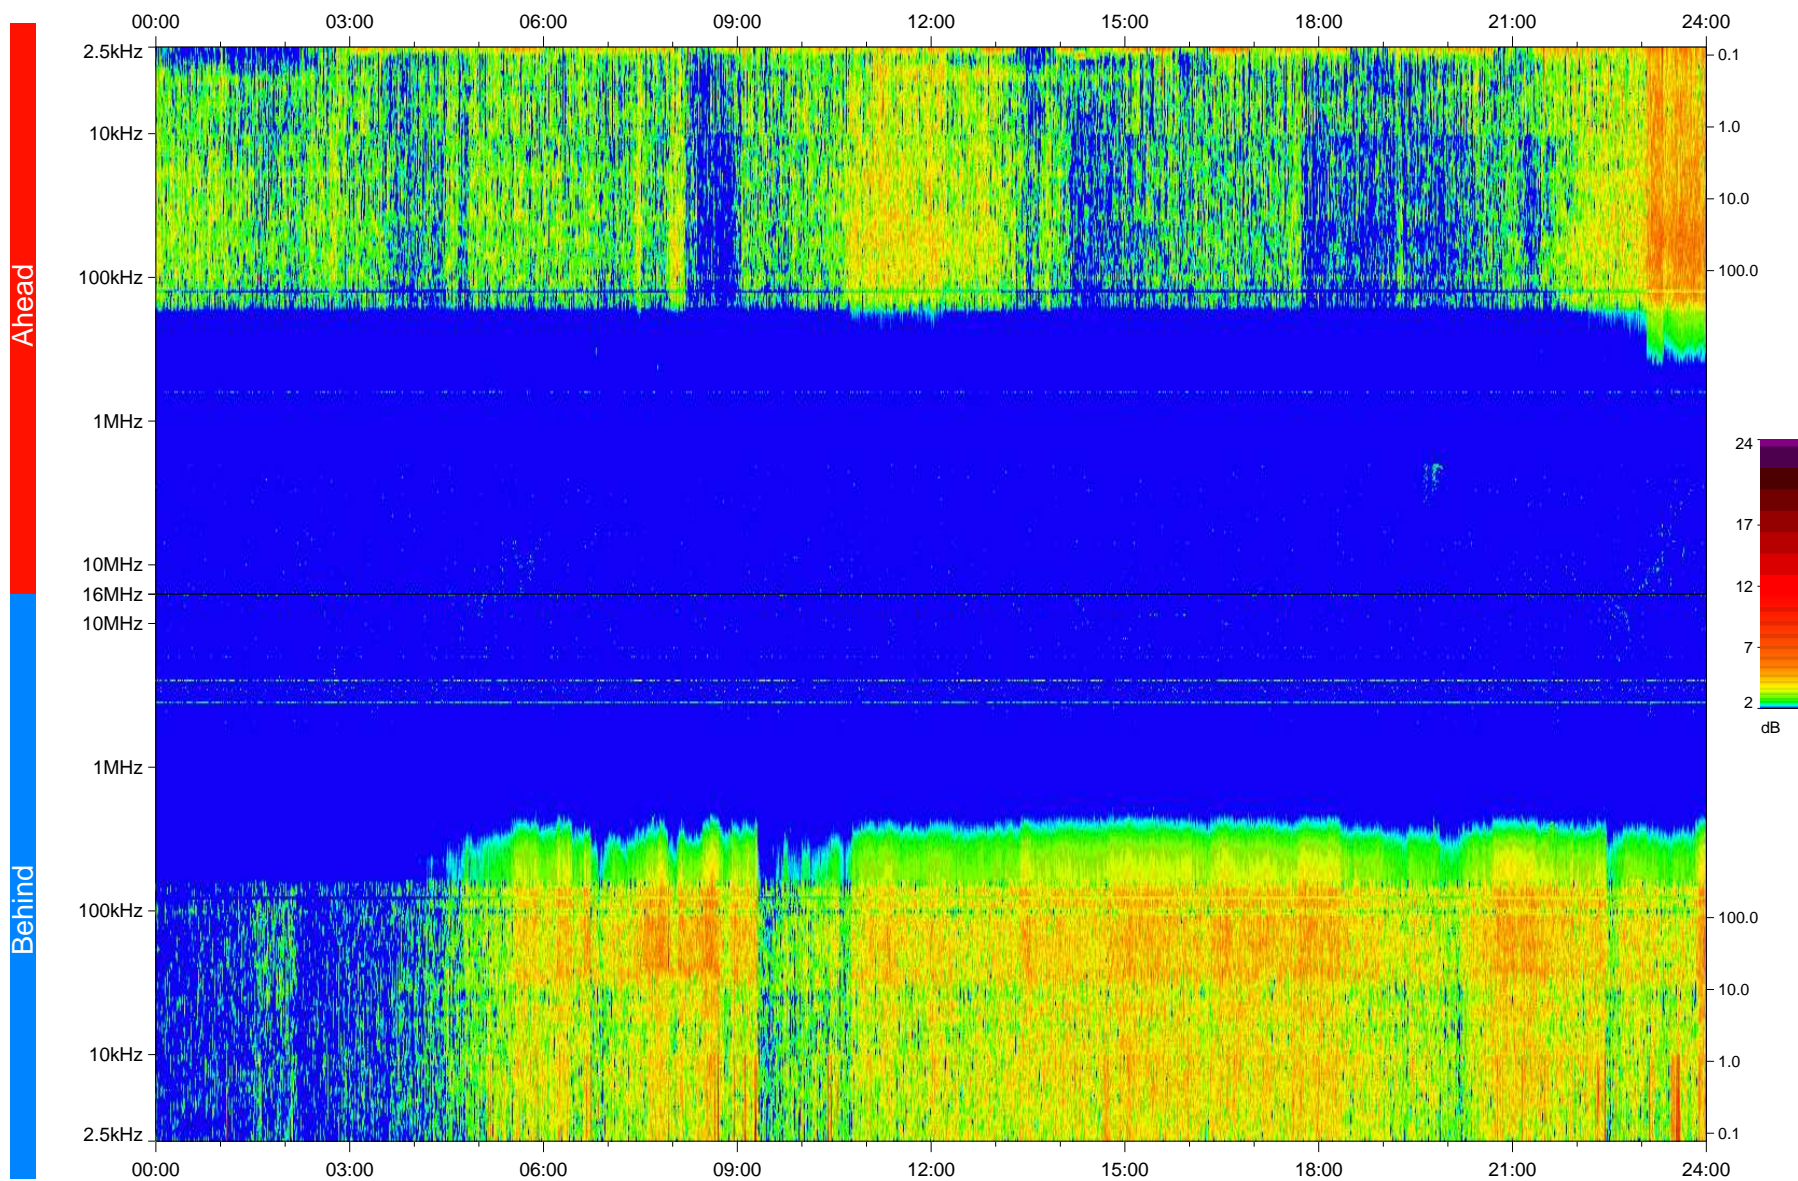

# STEREO/WAVES Daily Summary - 30-Mar-2009 (DOY 089)

Ahead source file: swaves\_ahead\_2009\_089\_1\_04.fin  
Ahead PSE Angle: 45.4°

Behind PSE Angle: -47.3°  
Behind source file: swaves\_behind\_2009\_089\_1\_04.fin

Time (UTC)

file: stereo\_swaves\_daily-summary\_color\_20090330\_v04  
made by: space.umn.edu on macOS with IDL 8.8.2 on 2022-10-17 05:03:59, with TLib V945 / dynspec V311