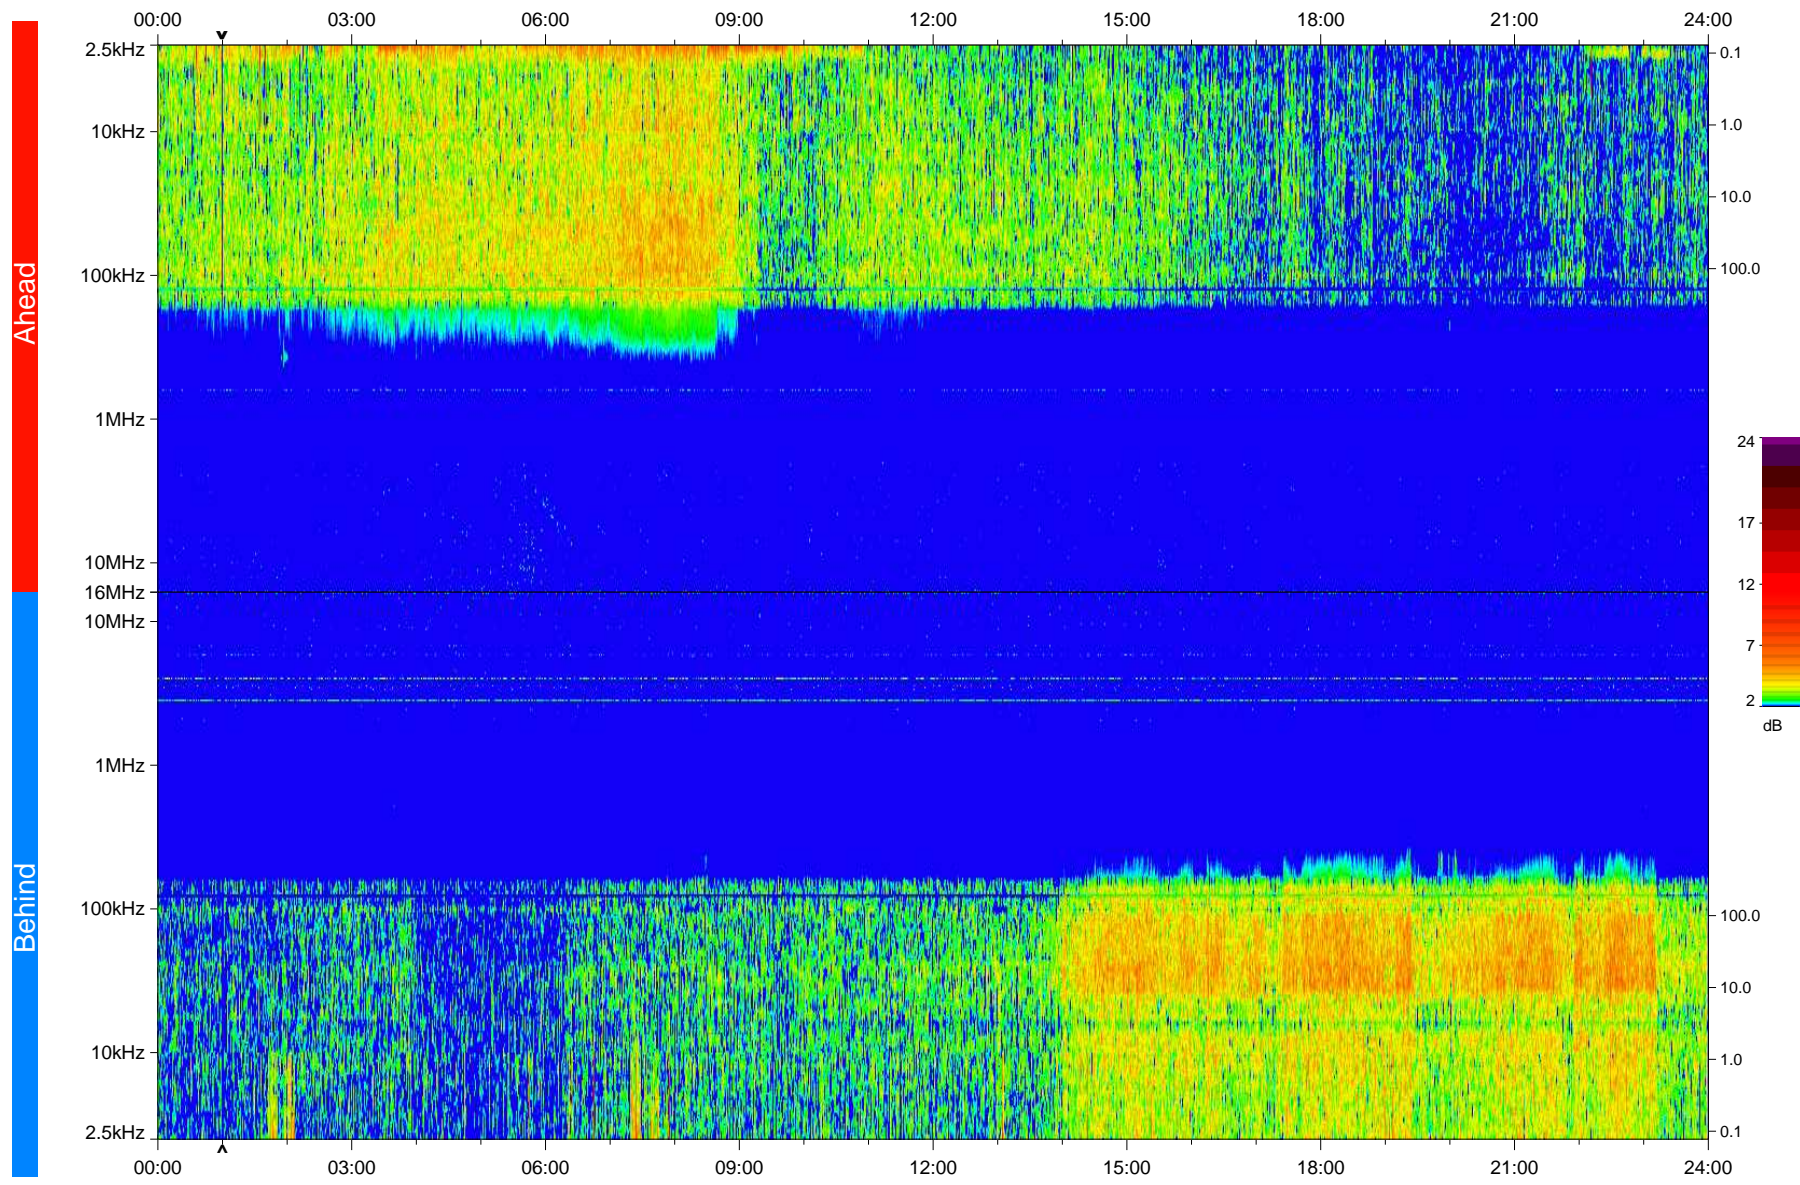

STEREO/WAVES Daily Summary - 29-Mar-2009 (DOY 088)

Ahead source file: swaves_ahead_2009_088_1_04.fin
Ahead PSE Angle: 45.3°

Behind PSE Angle: -47.3°
Behind source file: swaves_behind_2009_088_1_04.fin

Time (UTC)

file: stereo_swaves_daily-summary_color_20090329_v04
made by: space.umn.edu on macOS with IDL 8.8.2 on 2022-10-17 05:01:04, with TLib V945 / dynspec V311