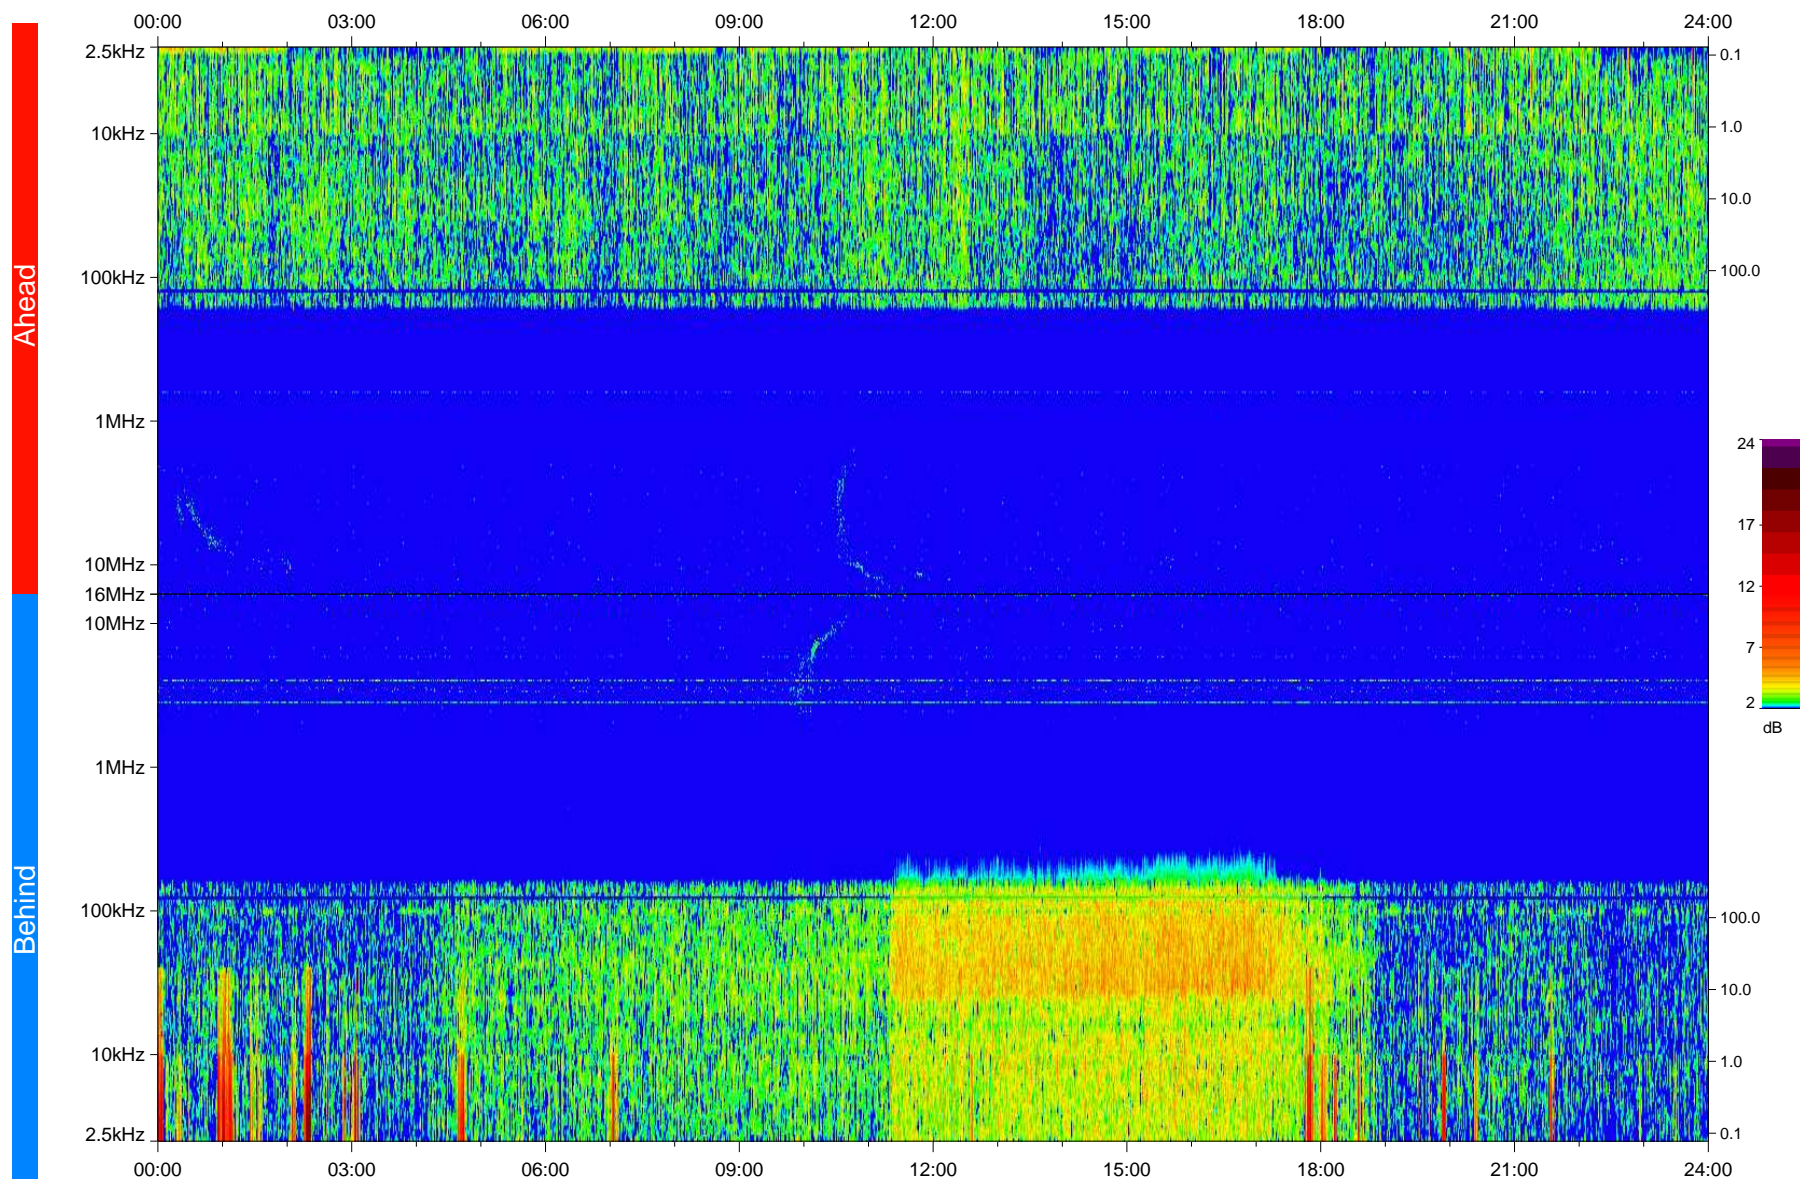

# STEREO/WAVES Daily Summary - 28-Mar-2009 (DOY 087)

Ahead source file: swaves\_ahead\_2009\_087\_1\_04.fin  
Ahead PSE Angle: 45.3°

Behind PSE Angle: -47.3°  
Behind source file: swaves\_behind\_2009\_087\_1\_04.fin

Time (UTC)

file: stereo\_swaves\_daily-summary\_color\_20090328\_v04  
made by: space.umn.edu on macOS with IDL 8.8.2 on 2022-10-17 04:58:13, with TLib V945 / dynspec V311