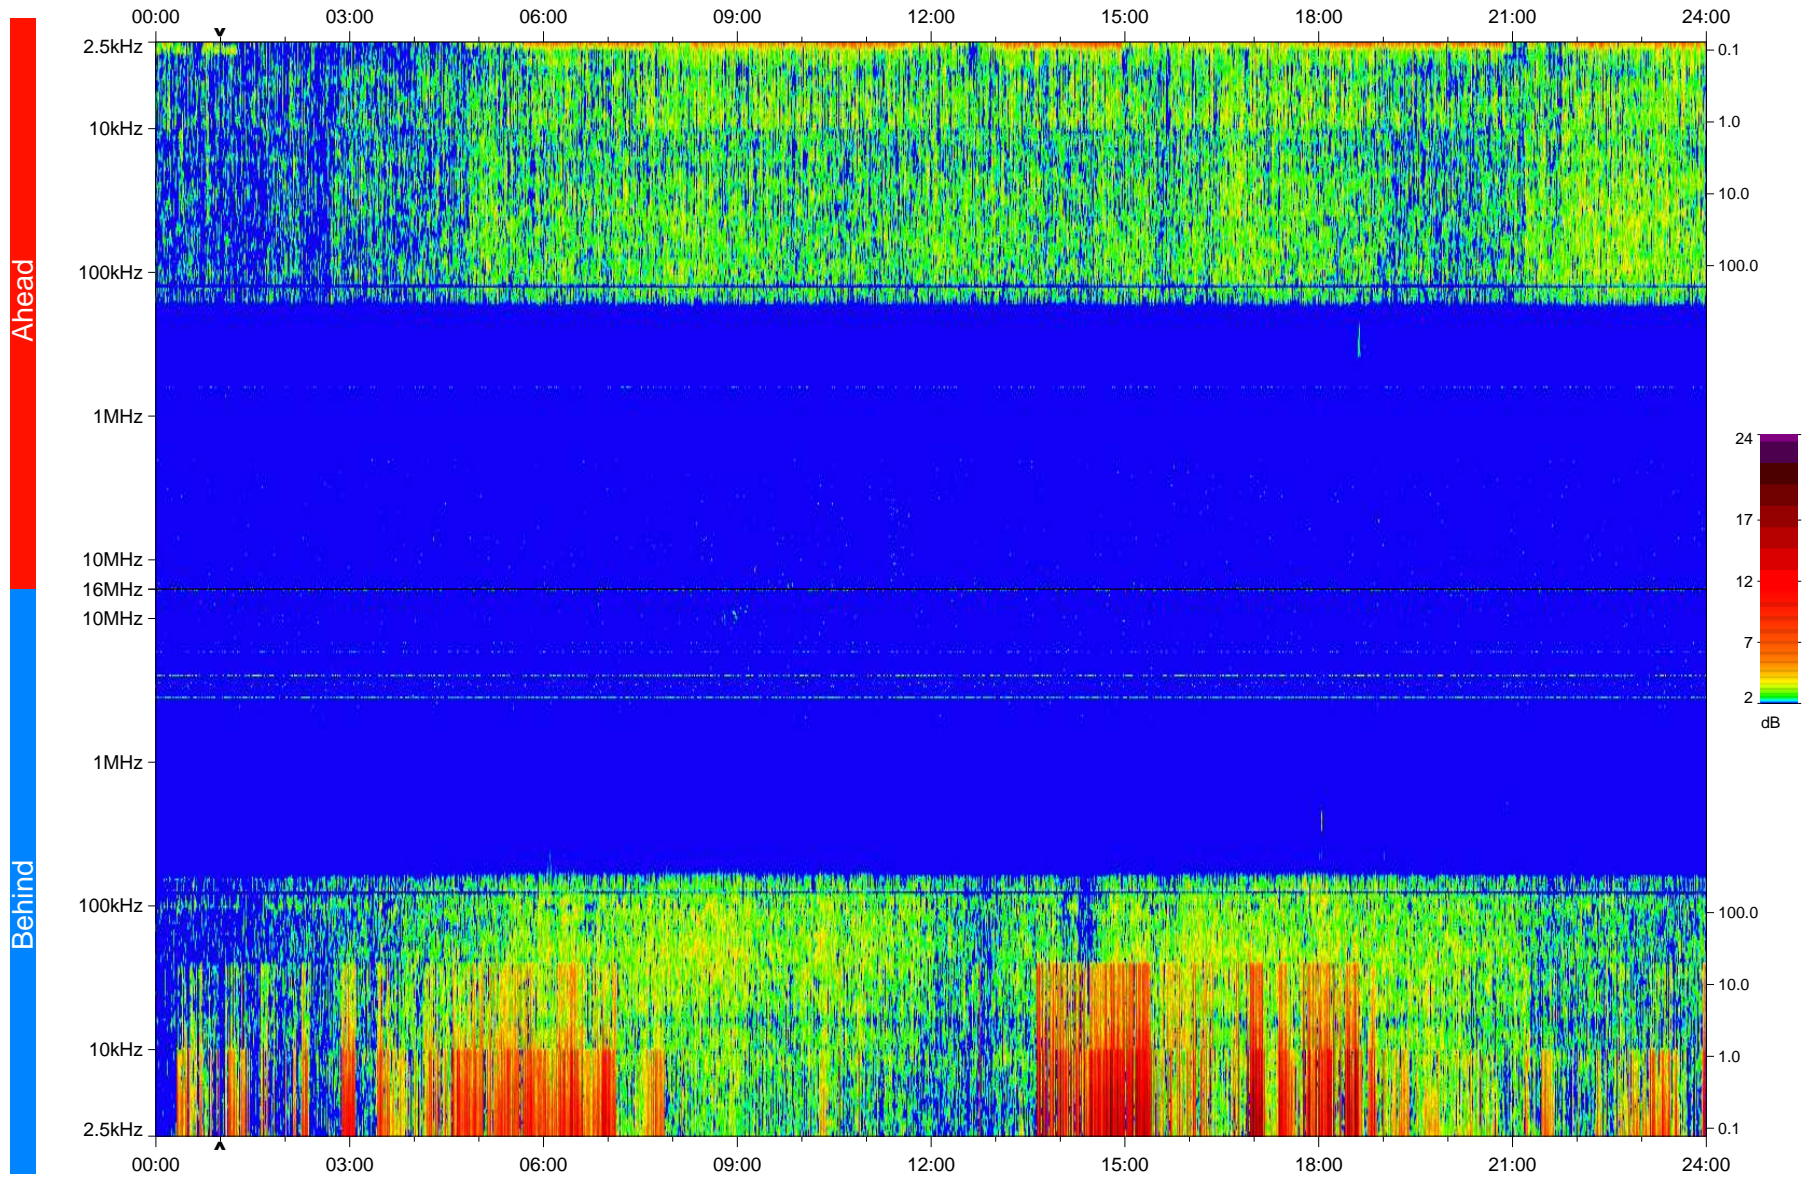

# STEREO/WAVES Daily Summary - 27-Mar-2009 (DOY 086)

Ahead source file: swaves\_ahead\_2009\_086\_1\_04.fin  
Ahead PSE Angle: 45.2°

Behind PSE Angle: -47.4°  
Behind source file: swaves\_behind\_2009\_086\_1\_04.fin

Time (UTC)

file: stereo\_swaves\_daily-summary\_color\_20090327\_v04  
made by: space.umn.edu on macOS with IDL 8.8.2 on 2022-10-17 04:55:21, with TLib V945 / dynspec V311