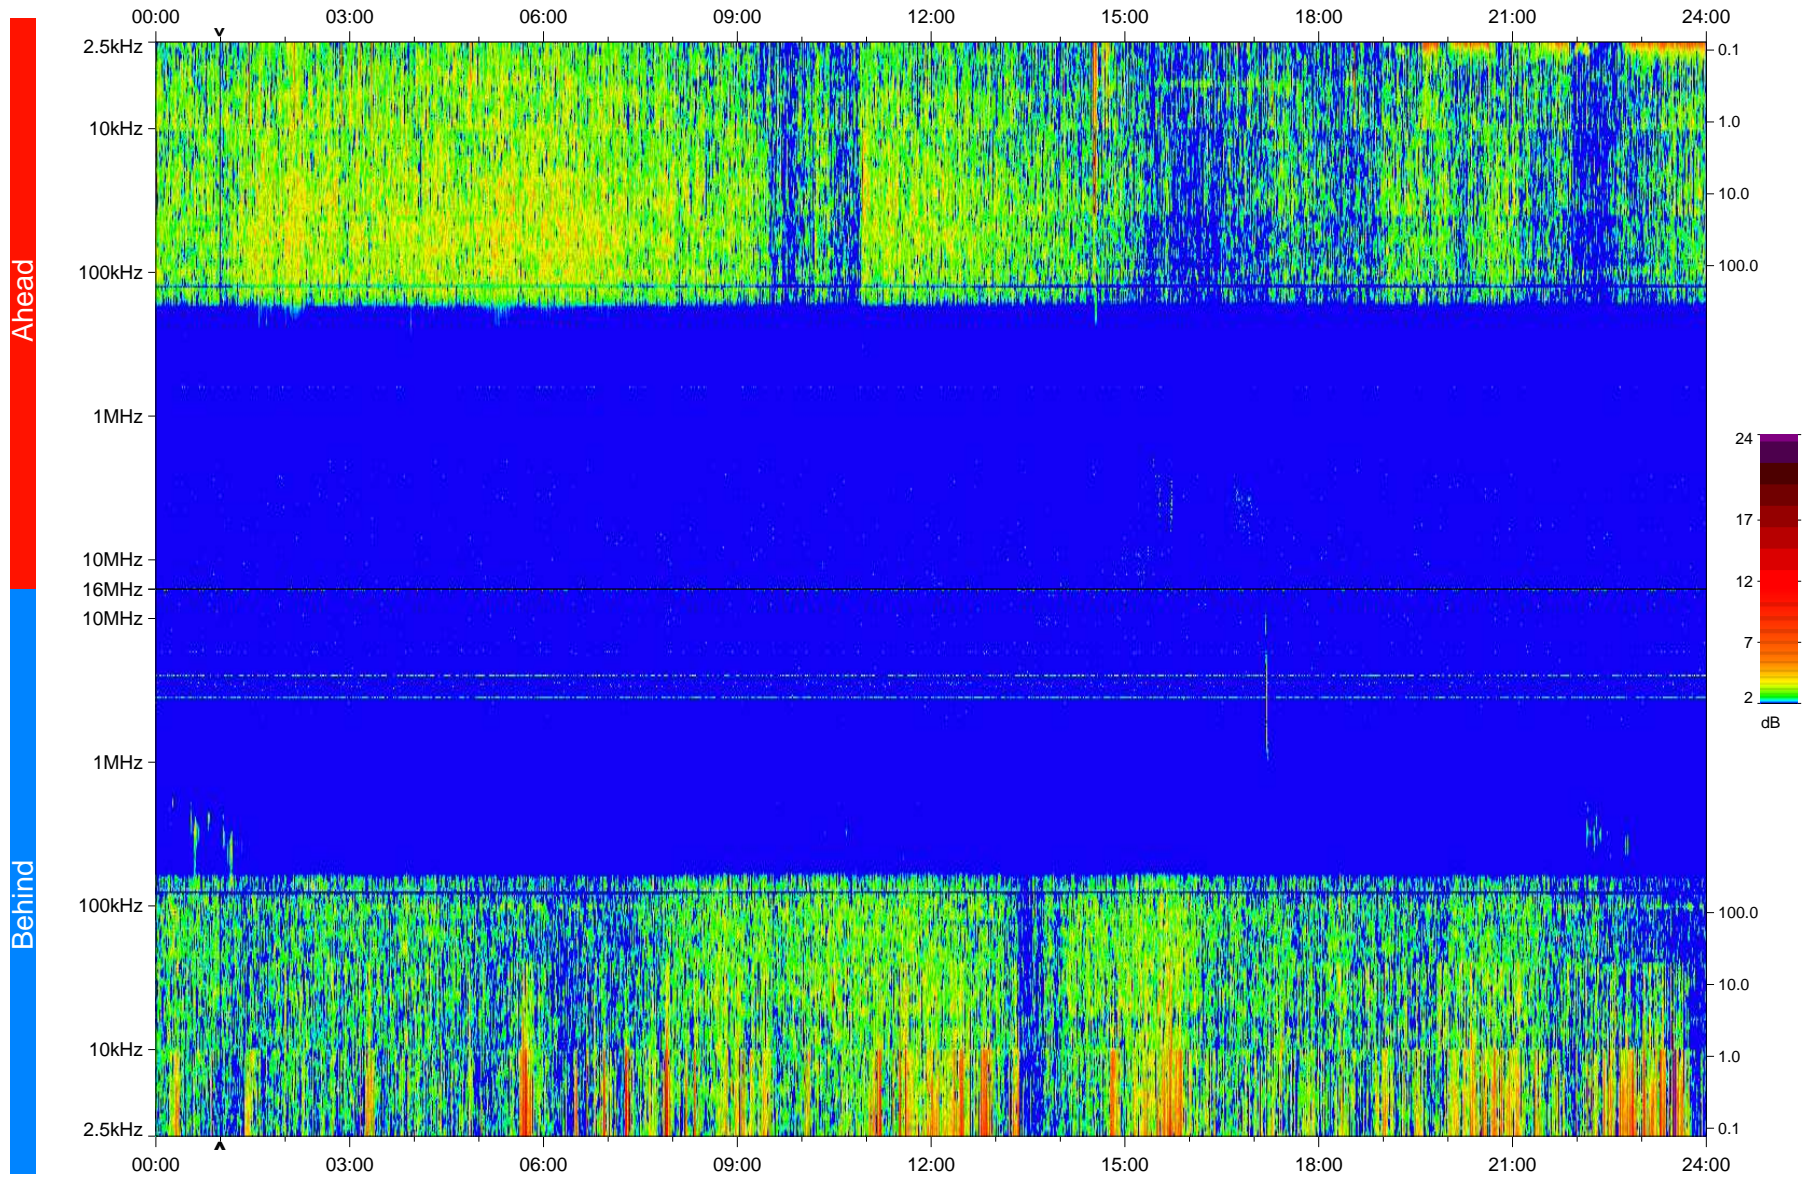

STEREO/WAVES Daily Summary - 25-Mar-2009 (DOY 084)

Ahead source file: swaves_ahead_2009_084_1_04.fin
Ahead PSE Angle: 45.1°

Behind PSE Angle: -47.4°
Behind source file: swaves_behind_2009_084_1_04.fin

Time (UTC)

file: stereo_swaves_daily-summary_color_20090325_v04
made by: space.umn.edu on macOS with IDL 8.8.2 on 2022-10-17 04:49:41, with TLib V945 / dynspec V311