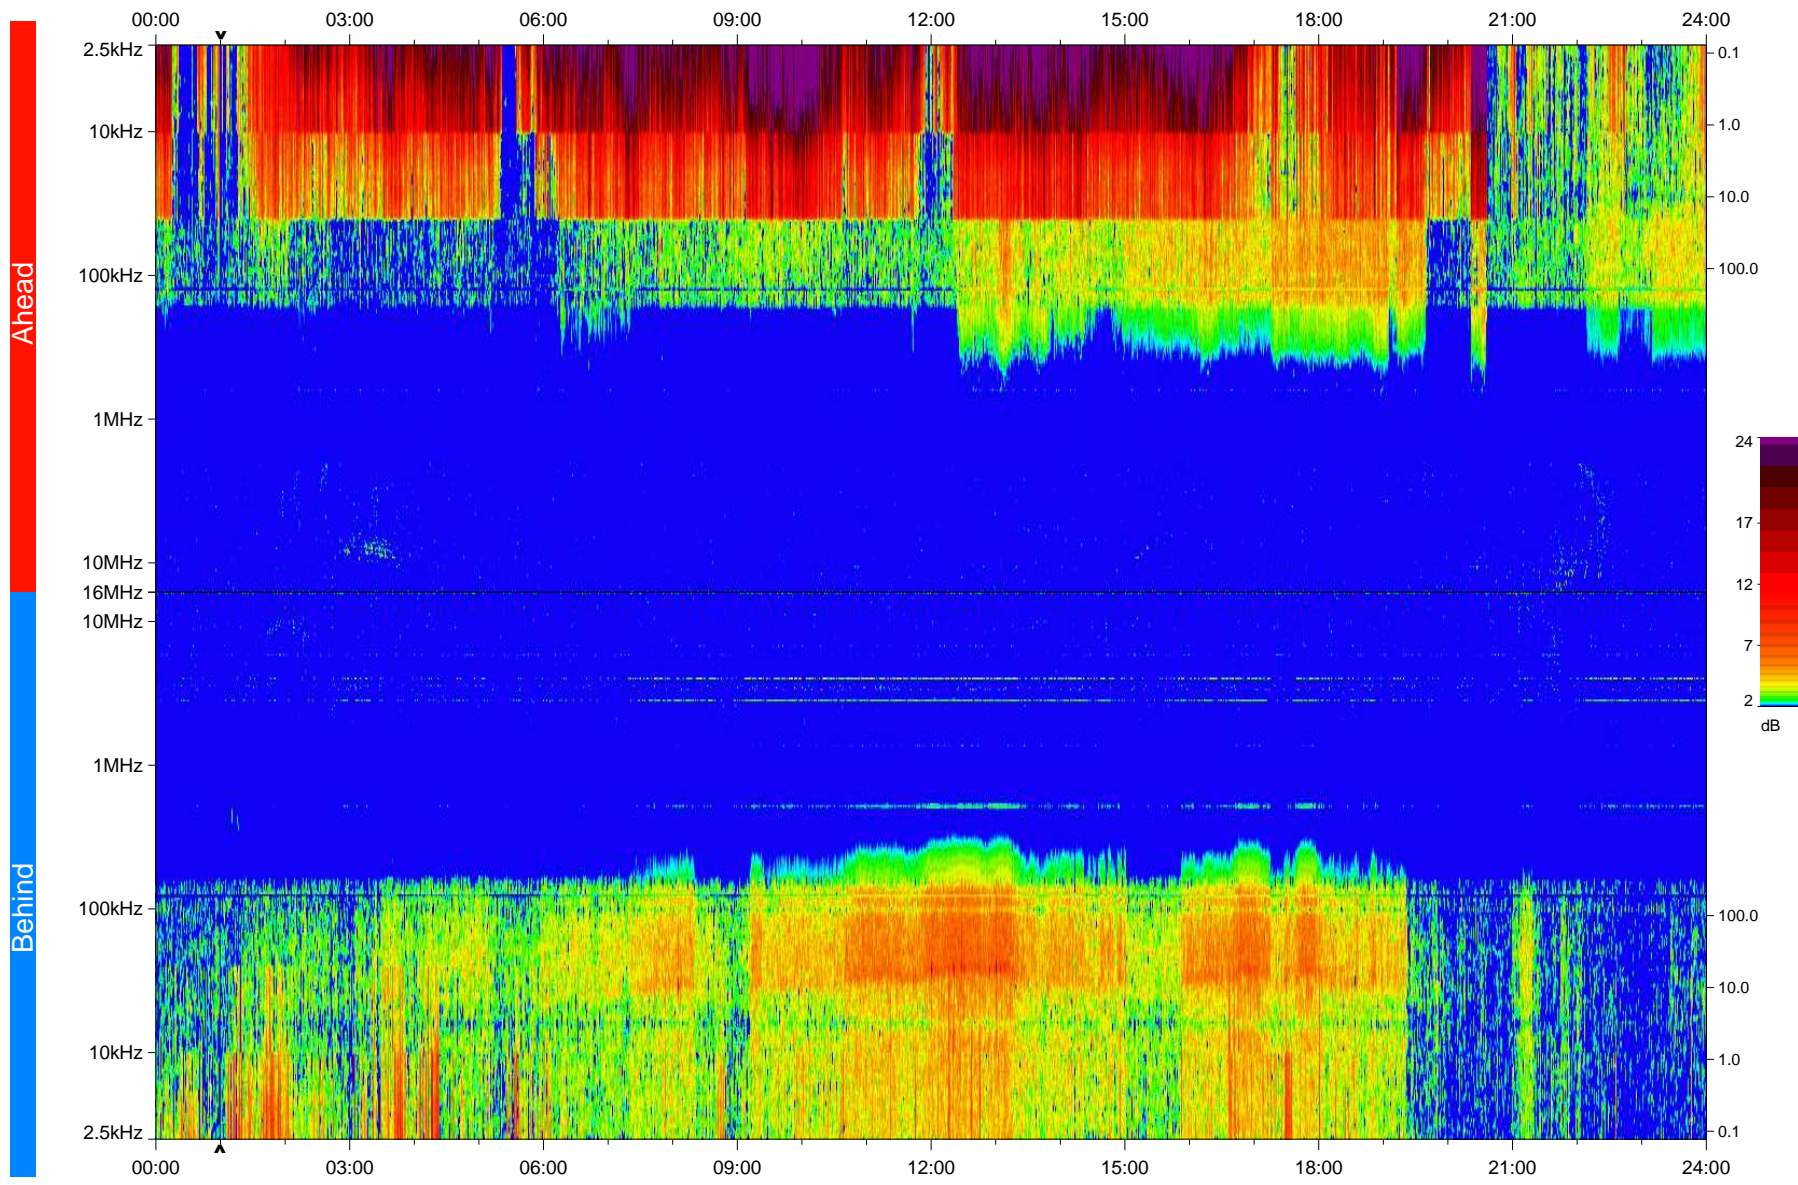

# STEREO/WAVES Daily Summary - 23-Mar-2009 (DOY 082)

Ahead source file: swaves\_ahead\_2009\_082\_1\_04.fin  
Ahead PSE Angle: 45.0°

Behind PSE Angle: -47.4°  
Behind source file: swaves\_behind\_2009\_082\_1\_04.fin

Time (UTC)

file: stereo\_swaves\_daily-summary\_color\_20090323\_v04  
made by: space.umn.edu on macOS with IDL 8.8.2 on 2022-10-17 04:43:58, with TLib V945 / dynspec V311