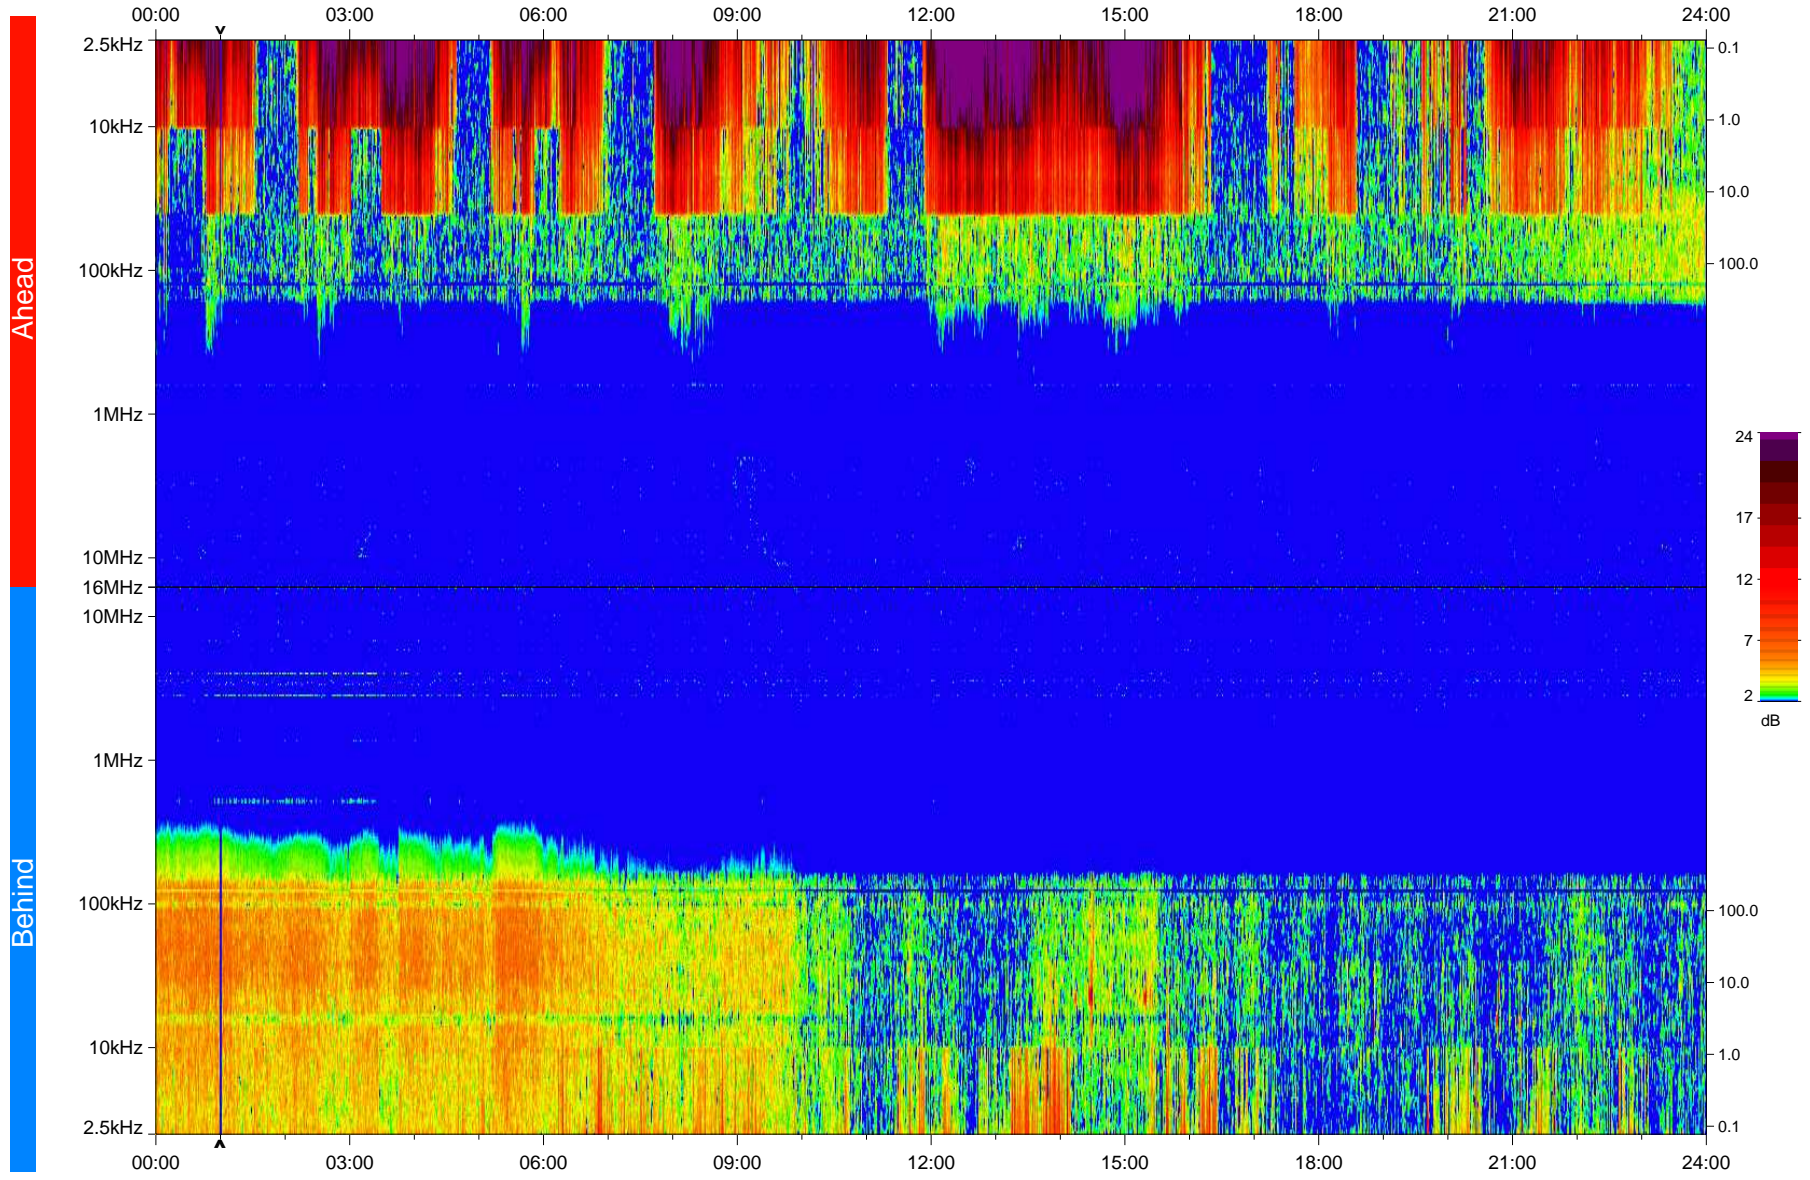

STEREO/WAVES Daily Summary - 21-Mar-2009 (DOY 080)

Ahead source file: swaves_ahead_2009_080_1_04.fin
Ahead PSE Angle: -44.9°

Behind PSE Angle: -47.5°
Behind source file: swaves_behind_2009_080_1_04.fin

Time (UTC)

file: stereo_swaves_daily-summary_color_20090321_v04
made by: space.umn.edu on macOS with IDL 8.8.2 on 2022-10-17 04:38:16, with TLib V945 / dynspec V311