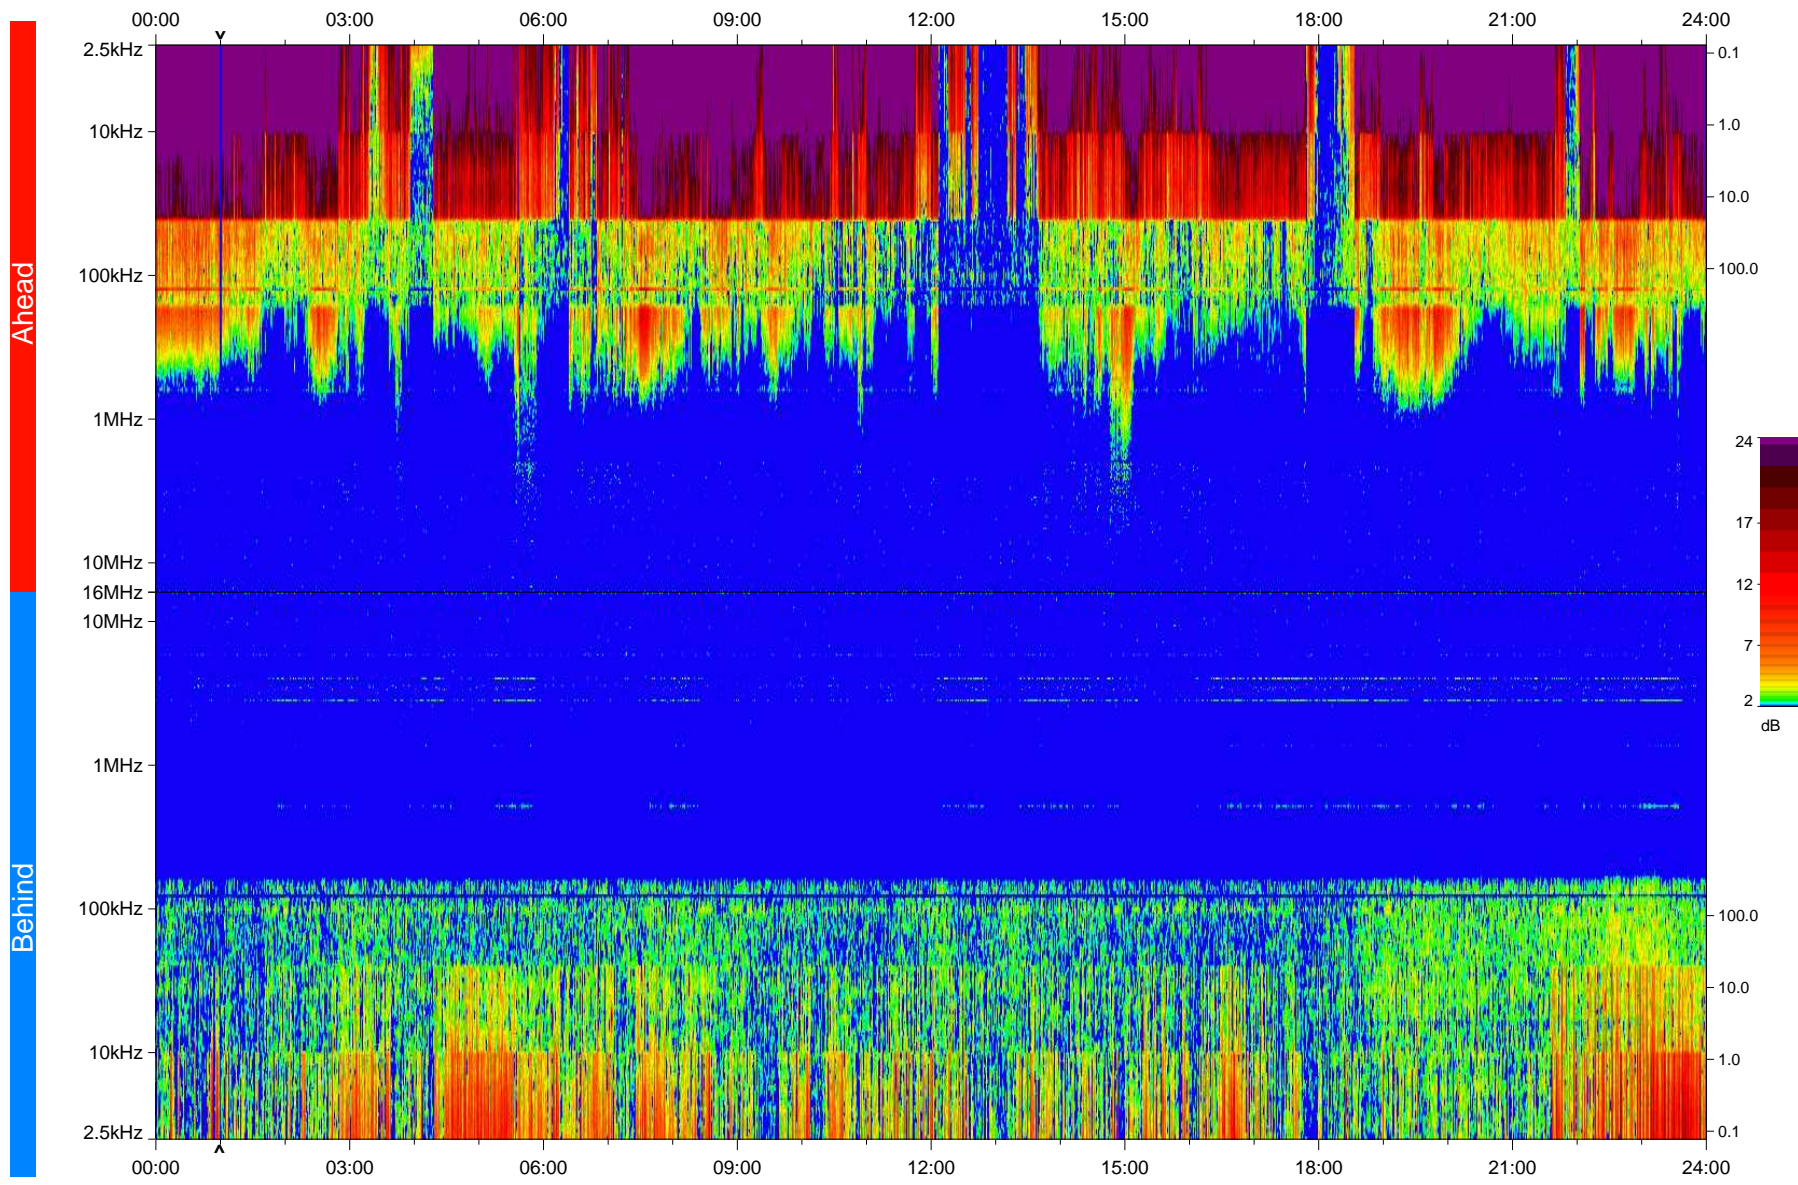

STEREO/WAVES Daily Summary - 19-Mar-2009 (DOY 078)

Ahead source file: swaves_ahead_2009_078_1_04.fin
Ahead PSE Angle: 44.8°

Behind PSE Angle: -47.5°
Behind source file: swaves_behind_2009_078_1_04.fin

Time (UTC)

file: stereo_swaves_daily-summary_color_20090319_v04
made by: space.umn.edu on macOS with IDL 8.8.2 on 2022-10-17 04:32:34, with TLib V945 / dynspec V311