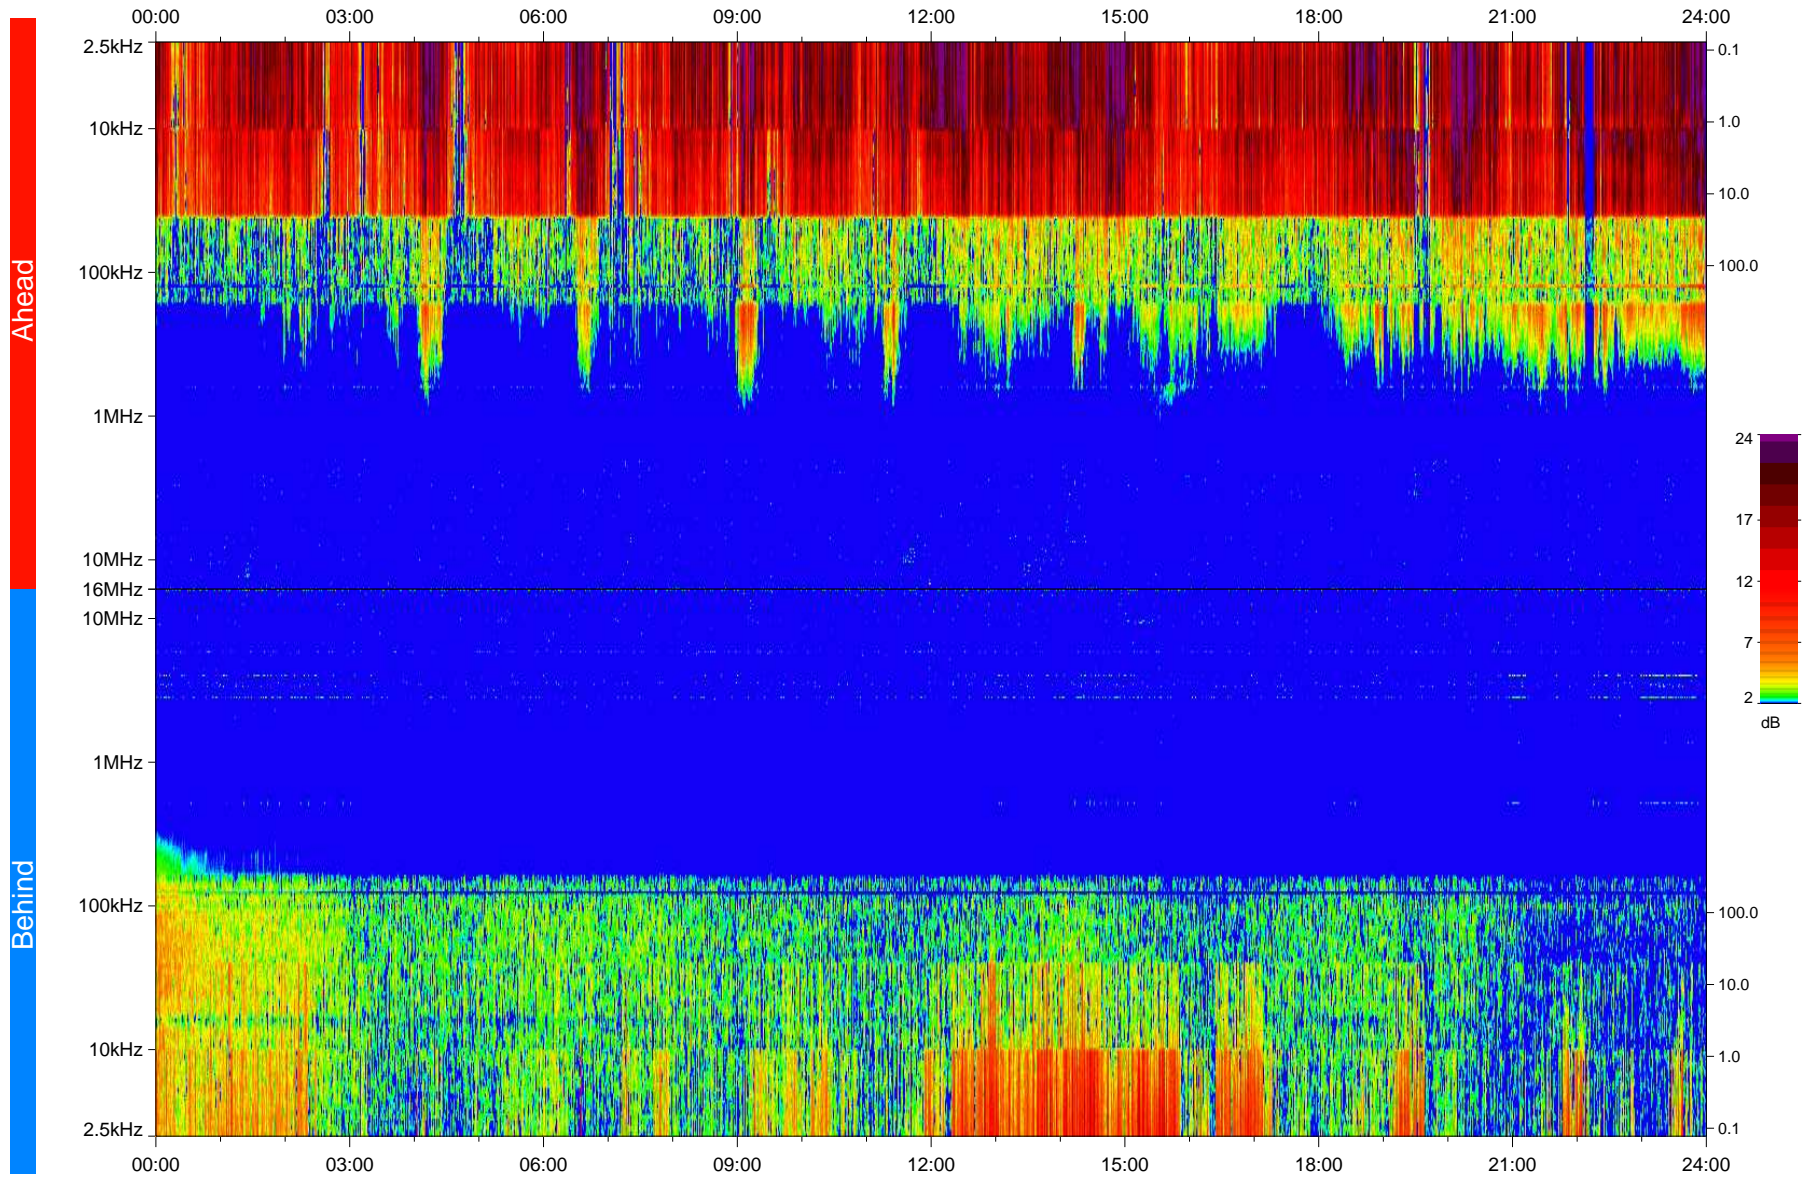

STEREO/WAVES Daily Summary - 18-Mar-2009 (DOY 077)

Ahead source file: swaves_ahead_2009_077_1_04.fin
Ahead PSE Angle: 44.7°

Behind PSE Angle: -47.5°
Behind source file: swaves_behind_2009_077_1_04.fin

Time (UTC)

file: stereo_swaves_daily-summary_color_20090318_v04
made by: space.umn.edu on macOS with IDL 8.8.2 on 2022-10-17 04:29:42, with TLib V945 / dynspec V311