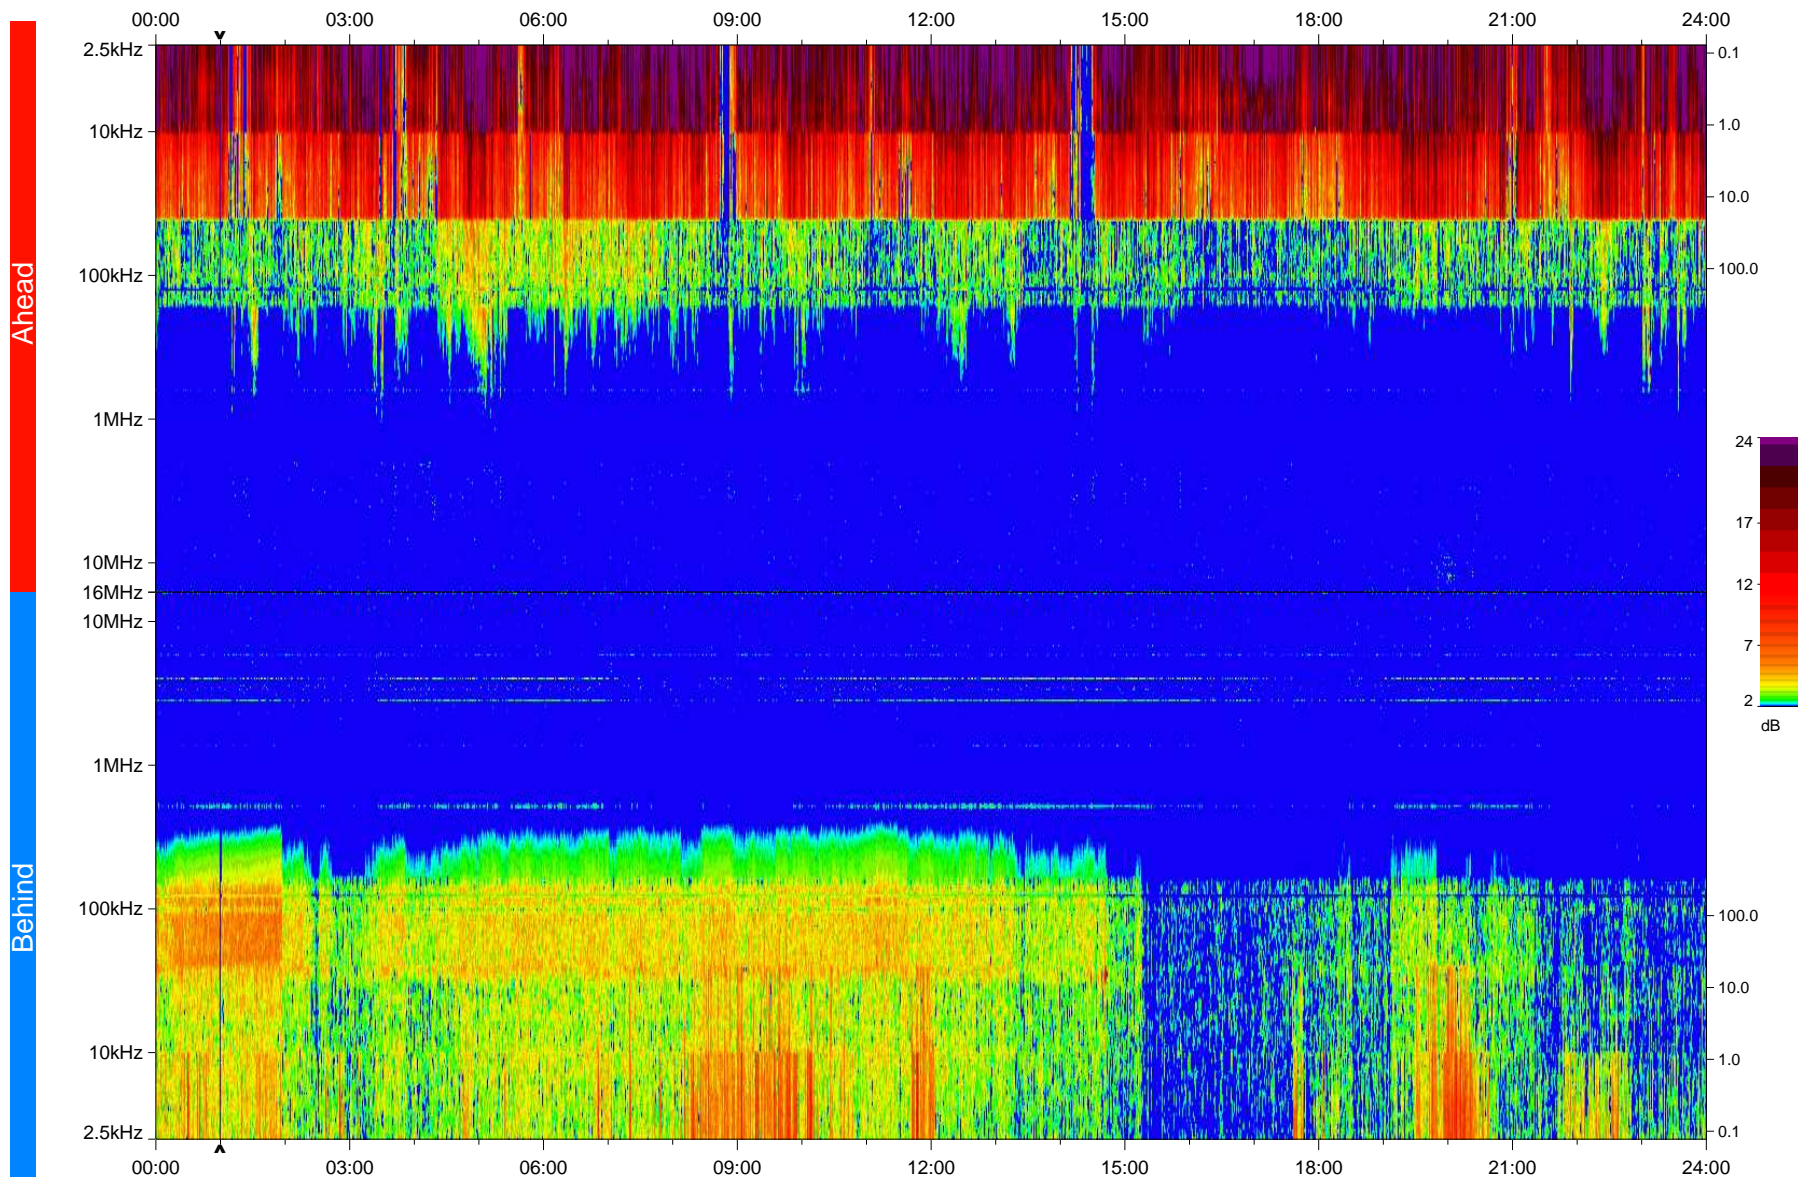

STEREO/WAVES Daily Summary - 17-Mar-2009 (DOY 076)

Ahead source file: swaves_ahead_2009_076_1_04.fin
Ahead PSE Angle: 44.7°

Behind PSE Angle: -47.5°
Behind source file: swaves_behind_2009_076_1_04.fin

Time (UTC)

file: stereo_swaves_daily-summary_color_20090317_v04
made by: space.umn.edu on macOS with IDL 8.8.2 on 2022-10-17 04:26:51, with TLib V945 / dynspec V311