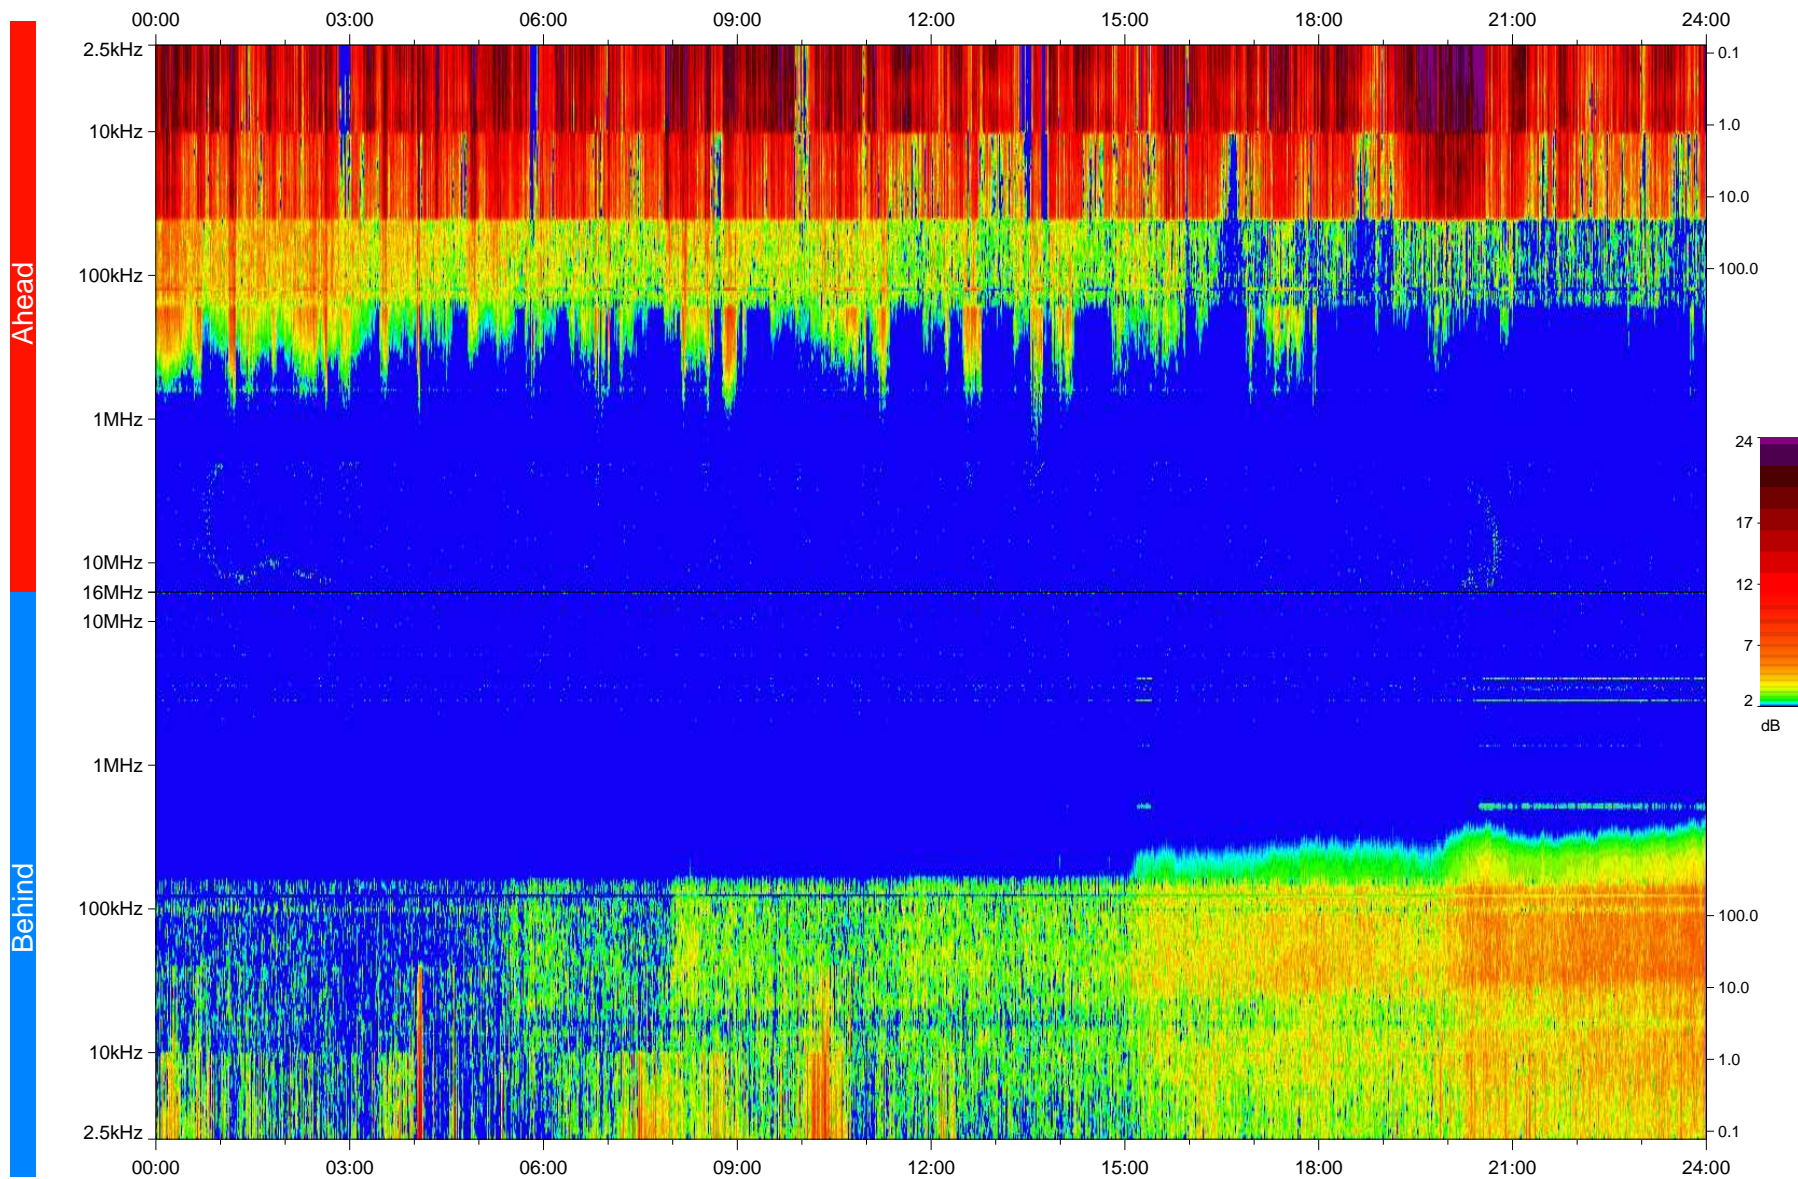

# STEREO/WAVES Daily Summary - 16-Mar-2009 (DOY 075)

Ahead source file: swaves\_ahead\_2009\_075\_1\_04.fin  
Ahead PSE Angle: 44.6°

Behind PSE Angle: -47.5°  
Behind source file: swaves\_behind\_2009\_075\_1\_04.fin

Time (UTC)

file: stereo\_swaves\_daily-summary\_color\_20090316\_v04  
made by: space.umn.edu on macOS with IDL 8.8.2 on 2022-10-17 04:23:59, with TLib V945 / dynspec V311